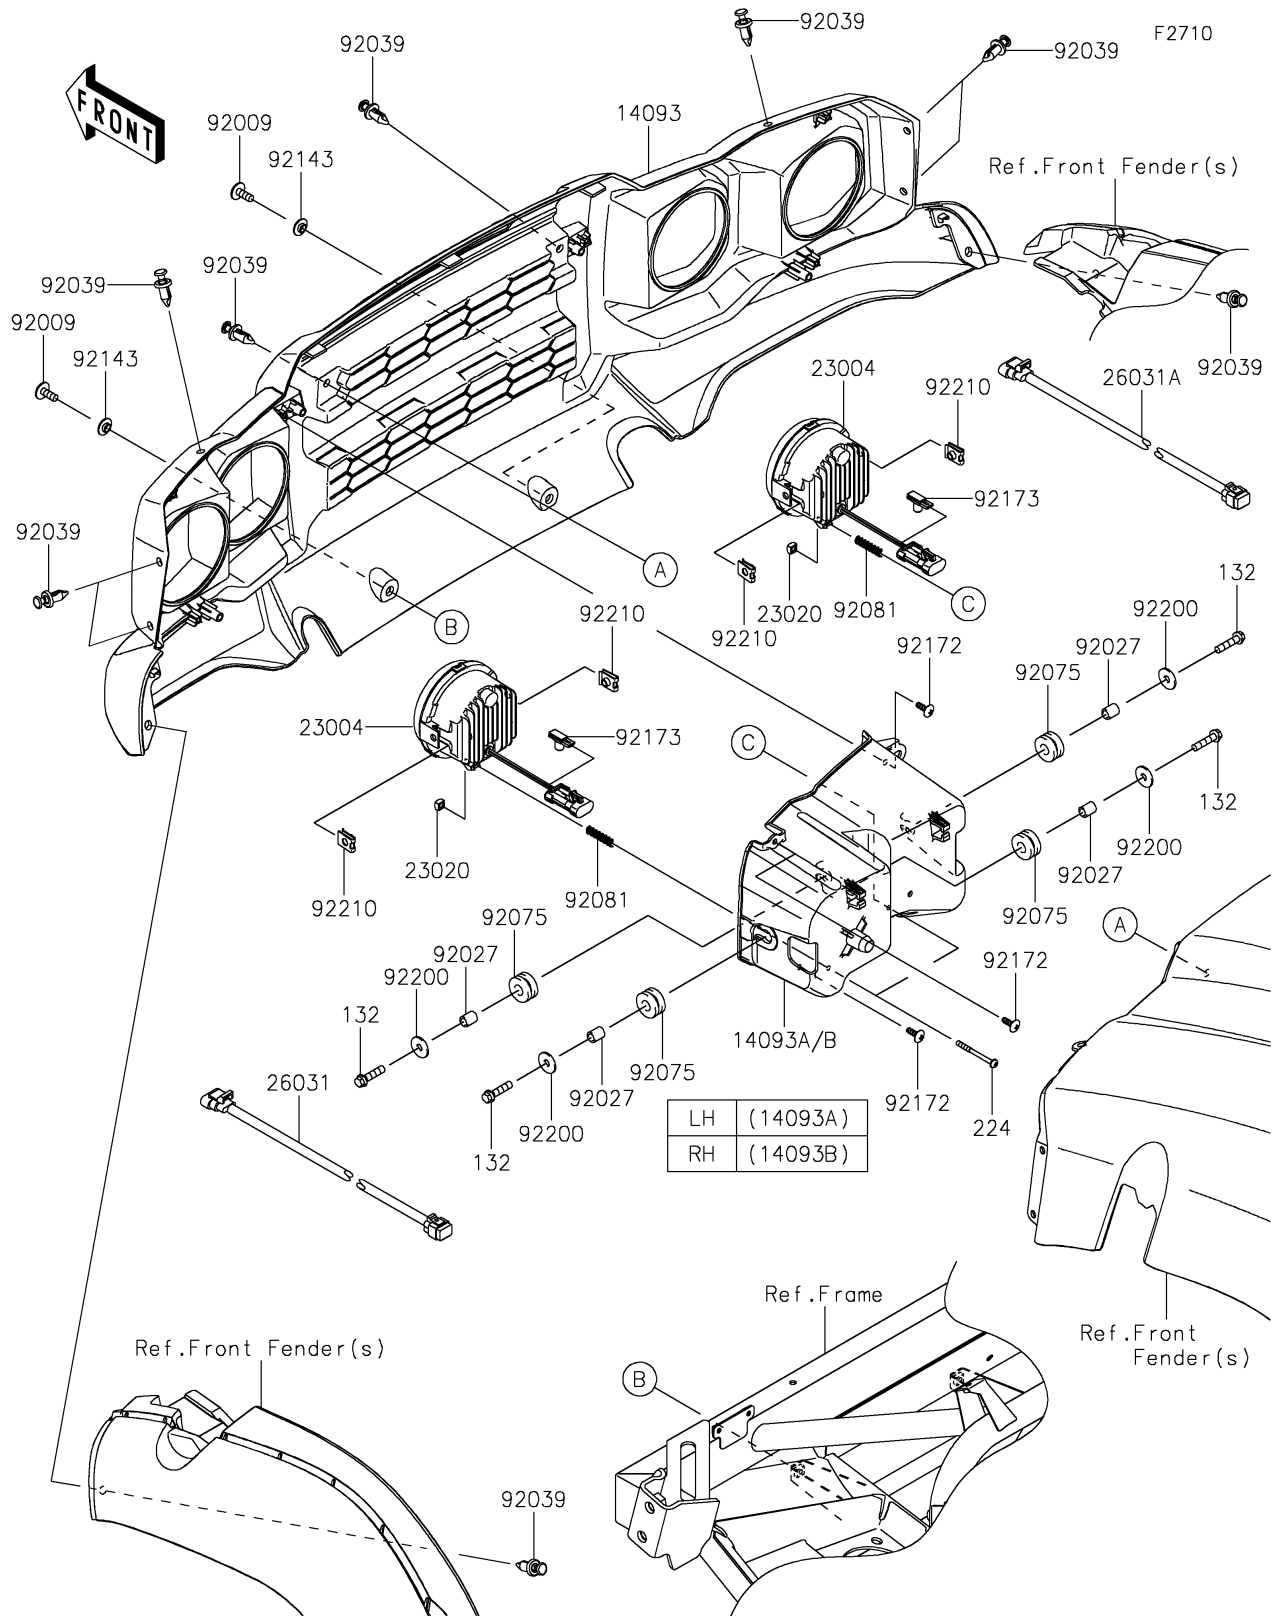

2020 MULE SX™ 4x4 XC LE FI PARTS DIAGRAM

Headlight(s)

2020 MULE SX™ 4x4 XC LE FI PARTS LIST

Headlight(s)

ITEM NAME	PART NUMBER	QUANTITY
BOLT-FLANGED-SMALL,6X25 (Ref # 132)	132BA0625	1
COVER,FR GRILL (Ref # 14093)	14093-0393	1
COVER,HEAD LAMP,LH (Ref # 14093A)	14093-0394	1
COVER,HEAD LAMP,RH (Ref # 14093B)	14093-0395	1
SCREW-PAN-WP-CROS,4X45 (Ref # 224)	224AA0445	1
LAMP-HEAD (Ref # 23004)	23004-0372	1
NUT,4MM,FOCUS ADJUST (Ref # 23020)	23020-018	1
HARNESS,HEAD LAMP,LH,2P (Ref # 26031)	26031-2386	1
HARNESS,HEAD LAMP,RH,2P (Ref # 26031A)	26031-2387	1
SCREW,6X16 (Ref # 92009)	92009-1621	1
COLLAR,6.8X10X12 (Ref # 92027)	92027-162	1
RIVET (Ref # 92039)	92039-0776	1
DAMPER,10X24X12 (Ref # 92075)	92075-1690	1
SPRING,FOCUS ADJUST (Ref # 92081)	92081-1896	1
COLLAR (Ref # 92143)	92143-1087	1
SCREW,TAPPING,5X14 (Ref # 92172)	92172-0265	1
CLAMP (Ref # 92173)	92173-1491	1
WASHER,6.5X20X1.6 (Ref # 92200)	92200-0283	1
NUT (Ref # 92210)	92210-1125	1