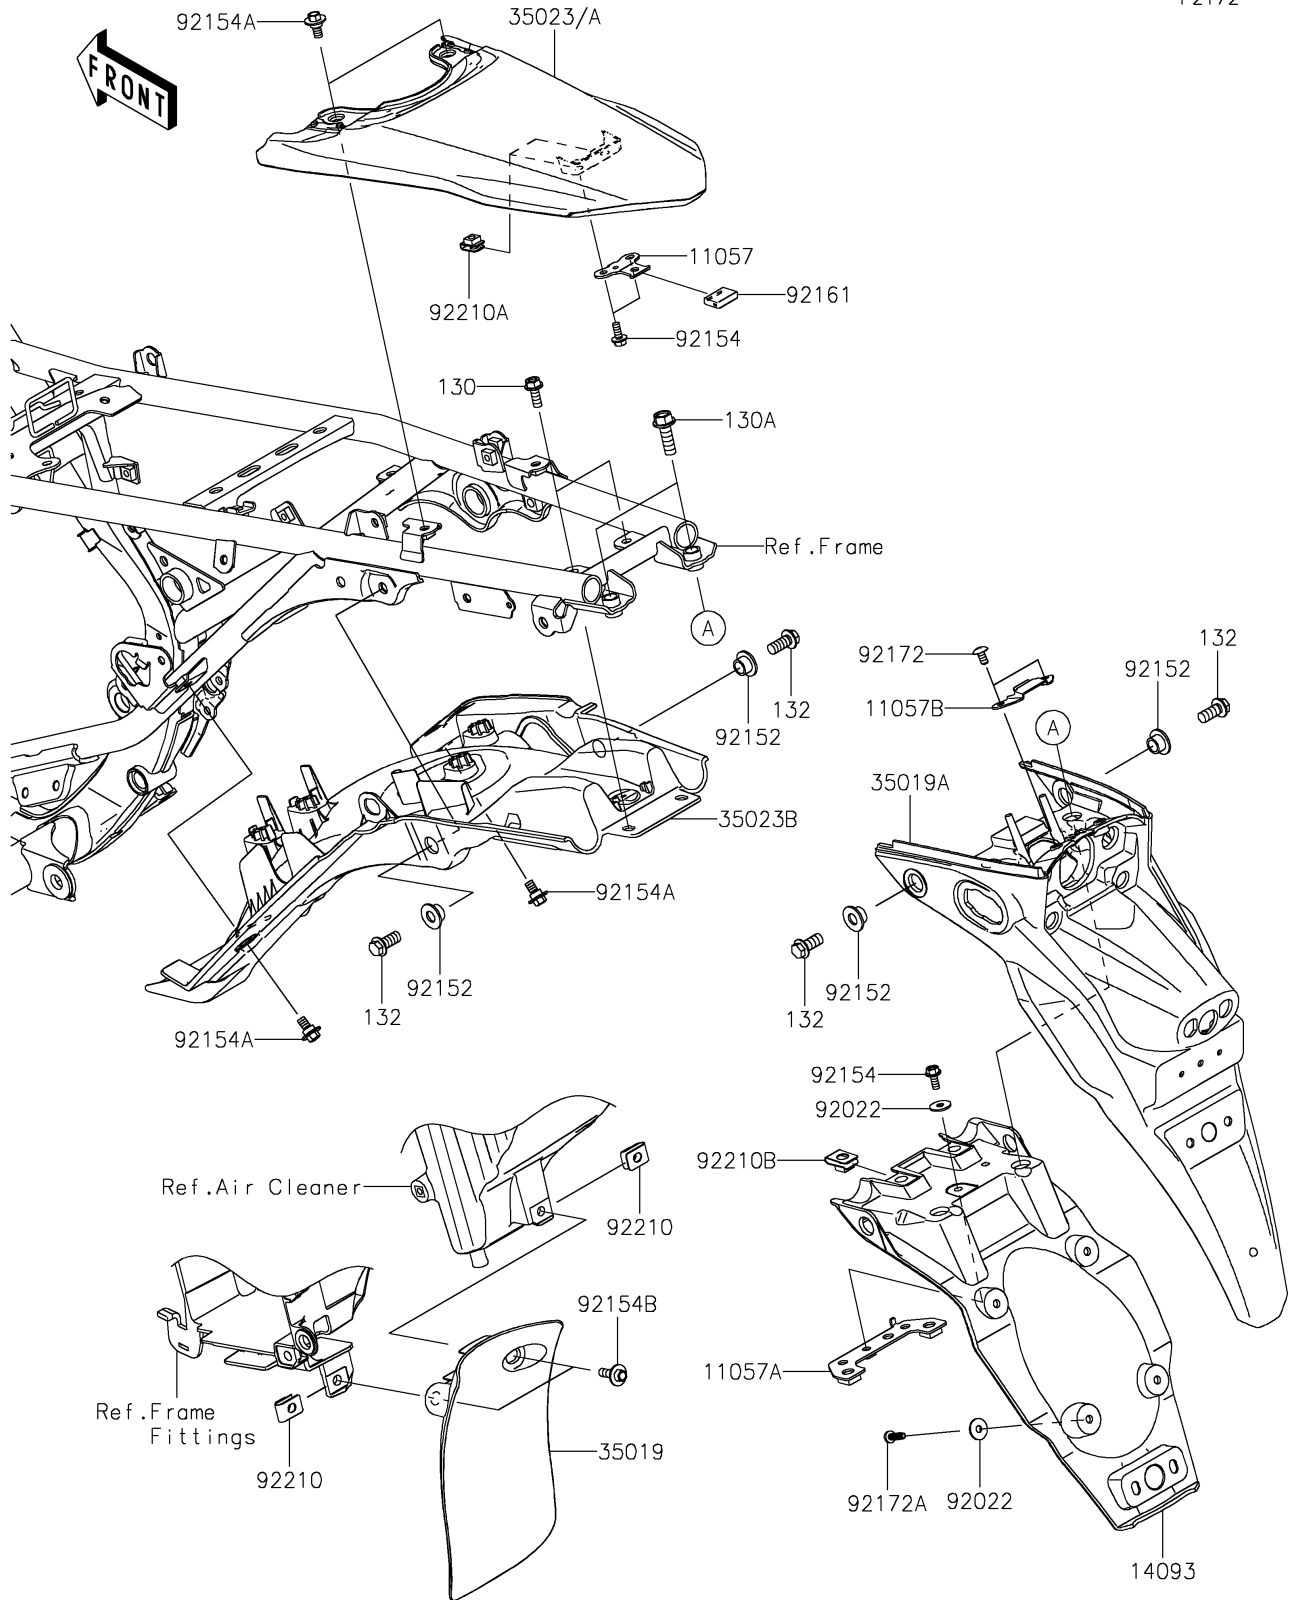

2024 KLX® 230SM ABS PARTS DIAGRAM

Rear Fender(s)

F2172

2024 KLX® 230SM ABS PARTS LIST

Rear Fender(s)

ITEM NAME	PART NUMBER	QUANTITY
BRACKET (Ref # 11057)	11057-2330	1
BRACKET (Ref # 11057A)	11057-2331	1
BRACKET (Ref # 11057B)	11057-2332	1
COVER (Ref # 14093)	14093-0860	1
FLAP (Ref # 35019)	35019-0664	1
FLAP,RR FENDER (Ref # 35019A)	35019-0666	1
FENDER-REAR,B.GRAY (Ref # 35023)	35023-0502-67A	1
FENDER-REAR,P.BLUE (Ref # 35023A)	35023-0502-67E	1
FENDER-REAR (Ref # 35023B)	35023-0503	1
WASHER,5.2X16X1.2 (Ref # 92022)	92022-263	5
COLLAR (Ref # 92152)	92152-2542	4
BOLT,FLANGED,5X12 (Ref # 92154)	92154-1215	3
BOLT,FLANGED,6X13 (Ref # 92154A)	92154-4411	4
BOLT,FLANGED,6X14 (Ref # 92154B)	92154-7286	2
DAMPER,15X21X5.5 (Ref # 92161)	92161-1472	1
SCREW,CROS,5X10 (Ref # 92172)	92172-1255	2
SCREW,TAPPING,5X16 (Ref # 92172A)	92172-1545	4
NUT,6MM (Ref # 92210)	92210-0218	2
NUT,PLATE,5MM (Ref # 92210A)	92210-0262	2
NUT,6MM (Ref # 92210B)	92210-0474	2
BOLT-FLANGED,6X16 (Ref # 130)	130BA0616	2
BOLT-FLANGED,8X25 (Ref # 130A)	130BA0825	2
BOLT-FLANGED-SMALL,8X18 (Ref # 132)	132BA0818	4