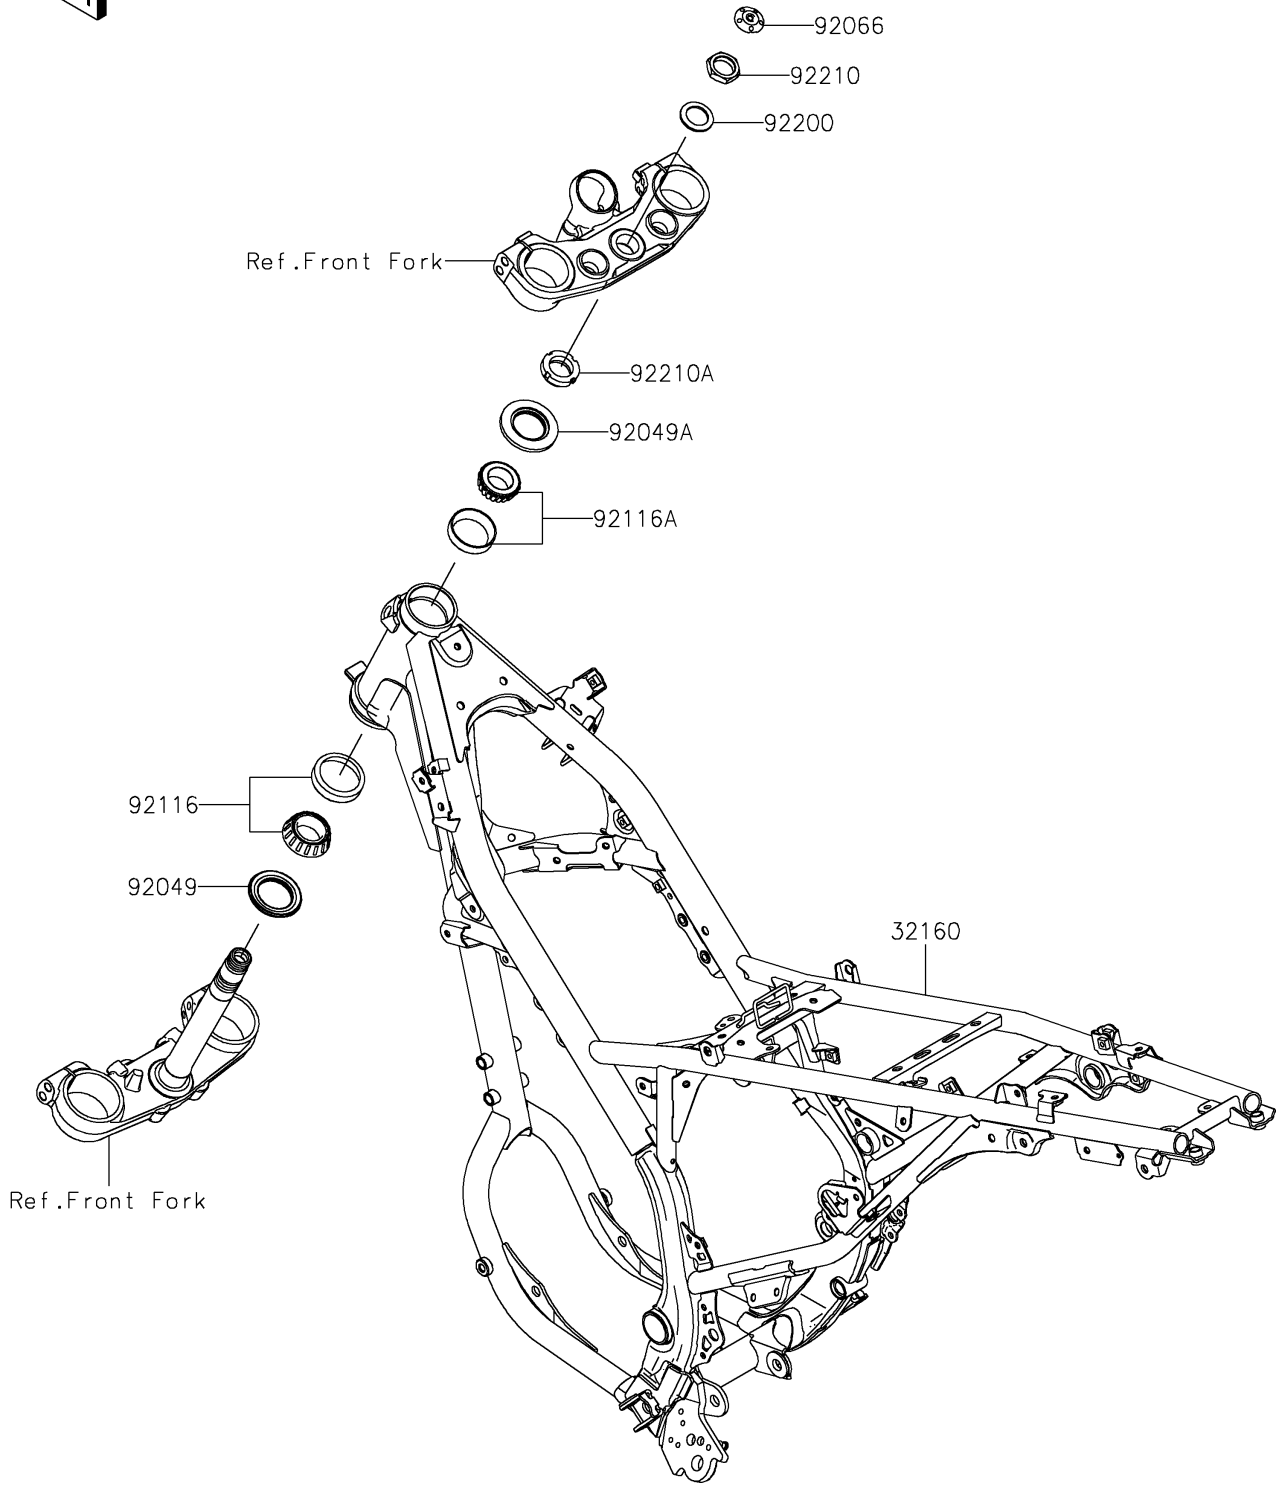

2024 KLX® 230SM ABS PARTS DIAGRAM

Frame

F2120

2024 KLX® 230SM ABS PARTS LIST

Frame

ITEM NAME	PART NUMBER	QUANTITY
FRAME-COMP,F.S.BLACK (Ref # 32160)	32160-2023-18R	1
SEAL-OIL,XMHE36X52X4J (Ref # 92049)	92049-1162	1
SEAL-OIL,STEERING STEM (Ref # 92049A)	92049-1214	1
PLUG (Ref # 92066)	92066-0162	1
BEARING-ROLLER,HR320/28XJ (Ref # 92116)	92116-1009	1
BEARING-ROLLER,HICAP 32005JR (Ref # 92116A)	92116-1052	1
WASHER,STEERING STEM (Ref # 92200)	92200-0517	1
NUT,STEERING STEM,22MM (Ref # 92210)	92210-1521	1
NUT,STEERING STEM,25MM (Ref # 92210A)	92210-1754	1