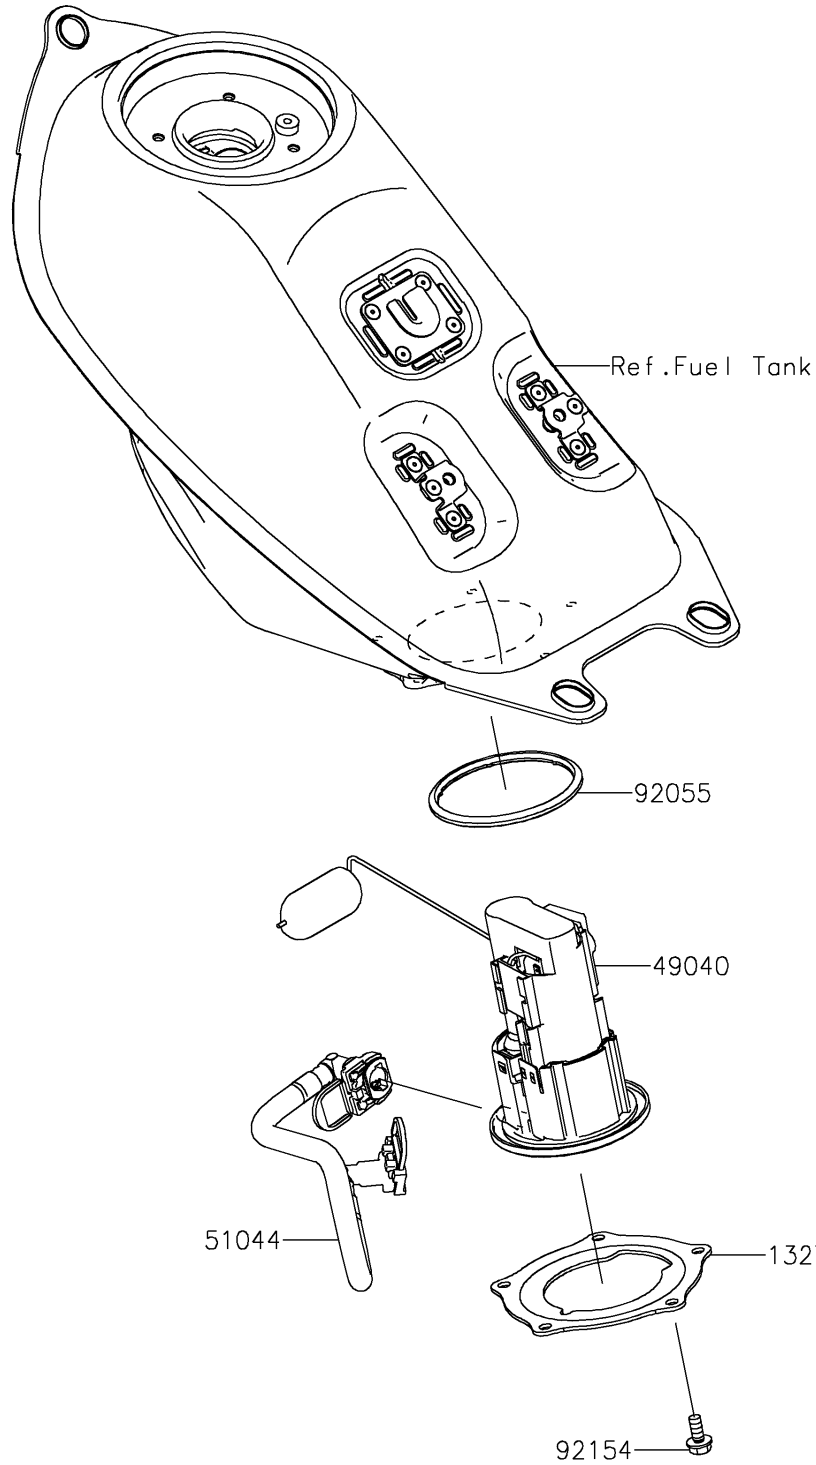

2023 KLX® 230SM ABS PARTS DIAGRAM

Fuel Pump

E1520

2023 KLX® 230SM ABS PARTS LIST

Fuel Pump

ITEM NAME	PART NUMBER	QUANTITY
PLATE,FUEL PUMP (Ref # 13272)	13272-2614	1
PUMP-FUEL (Ref # 49040)	49040-0783	1
TUBE-ASSY,FUEL (Ref # 51044)	51044-0993	1
RING-O,FUEL PUMP (Ref # 92055)	92055-0920	1
BOLT,FLANGED,6X14 (Ref # 92154)	92154-3963	5