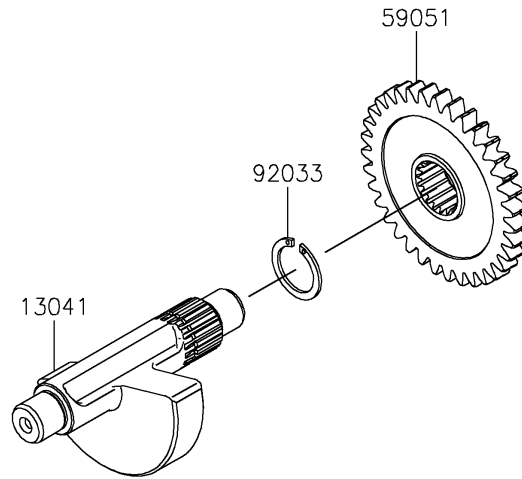

2023 KLX® 230SM ABS PARTS DIAGRAM

Crankshaft

E1321

2023 KLX® 230SM ABS PARTS LIST

Crankshaft

| ITEM NAME | PART NUMBER | QUANTITY |
|---|-------------|----------|
| SPROCKET,21T (Ref # 12046) | 12046-0613 | 1 |
| CRANKSHAFT-COMP (Ref # 13031) | 13031-1522 | 1 |
| BALANCER (Ref # 13041) | 13041-0571 | 1 |
| GEAR-PRIMARY SPUR,31T (Ref # 13097) | 13097-0603 | 1 |
| GEAR-SPUR,BALANCER,DRIVEN,35T (Ref # 59051) | 59051-0864 | 1 |
| RING-SNAP,18MM (Ref # 92033) | 92033-029 | 1 |
| KEY (Ref # 92038) | 92038-1057 | 1 |
| BEARING-BALL,6207CS17 (Ref # 92045) | 92045-0906 | 1 |
| WASHER,16.3X35X3.2 (Ref # 92200) | 92200-0119 | 1 |
| NUT,16MM (Ref # 92210) | 92210-1538 | 1 |