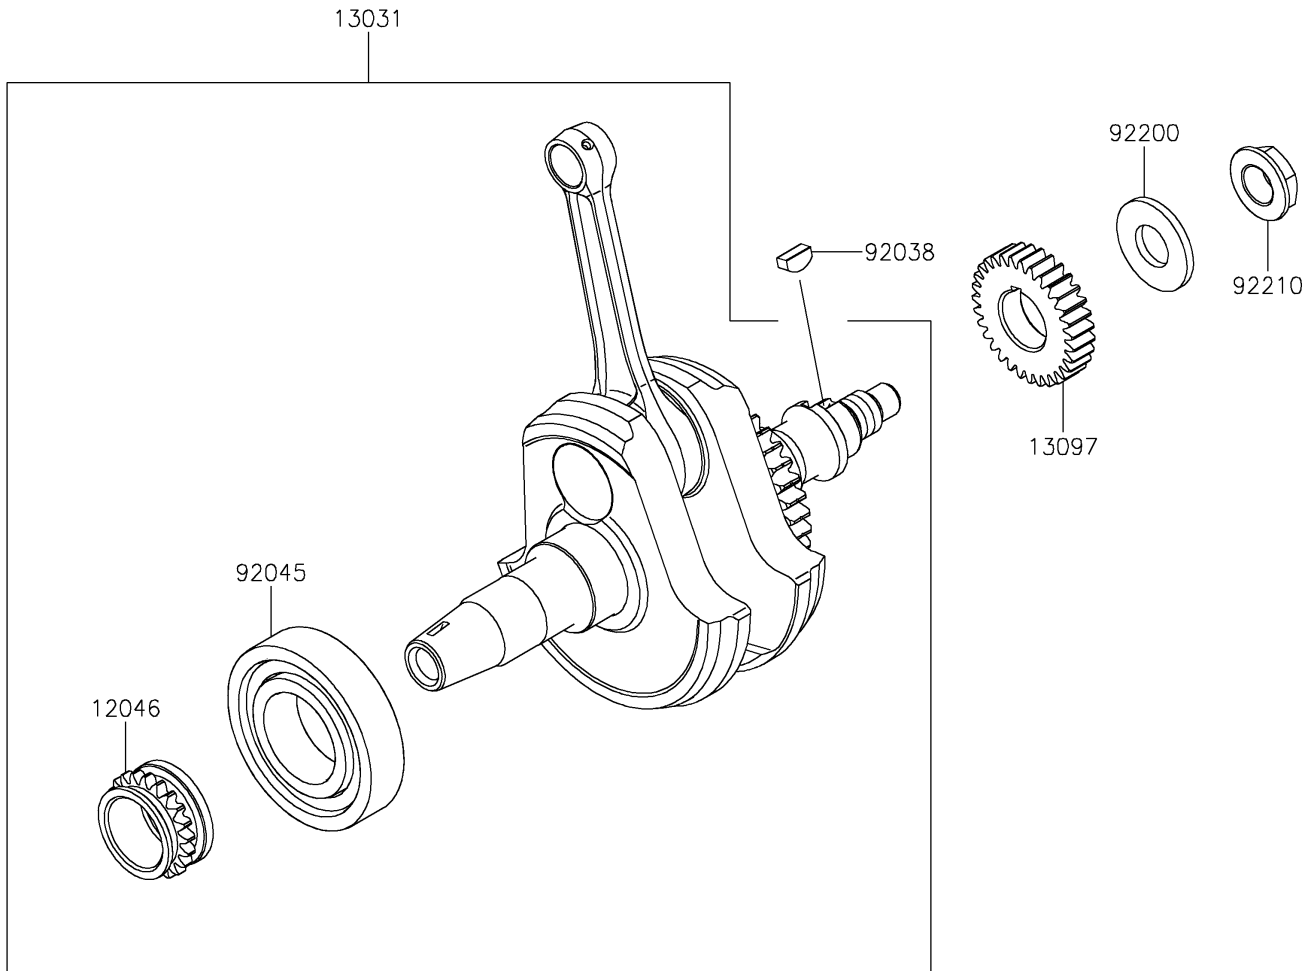

2023 KLX® 230SM ABS PARTS DIAGRAM

Crankshaft

E1321

2023 KLX® 230SM ABS PARTS LIST

Crankshaft

| ITEM NAME | PART NUMBER | QUANTITY |
|---|-------------|----------|
| SPROCKET,21T (Ref # 12046) | 12046-0613 | 1 |
| CRANKSHAFT-COMP (Ref # 13031) | 13031-1522 | 1 |
| BALANCER (Ref # 13041) | 13041-0571 | 1 |
| GEAR-PRIMARY SPUR,31T (Ref # 13097) | 13097-0603 | 1 |
| GEAR-SPUR,BALANCER,DRIVEN,35T (Ref # 59051) | 59051-0864 | 1 |
| RING-SNAP,18MM (Ref # 92033) | 92033-029 | 1 |
| KEY (Ref # 92038) | 92038-1057 | 1 |
| BEARING-BALL,6207CS17 (Ref # 92045) | 92045-0906 | 1 |
| WASHER,16.3X35X3.2 (Ref # 92200) | 92200-0119 | 1 |
| NUT,16MM (Ref # 92210) | 92210-1538 | 1 |