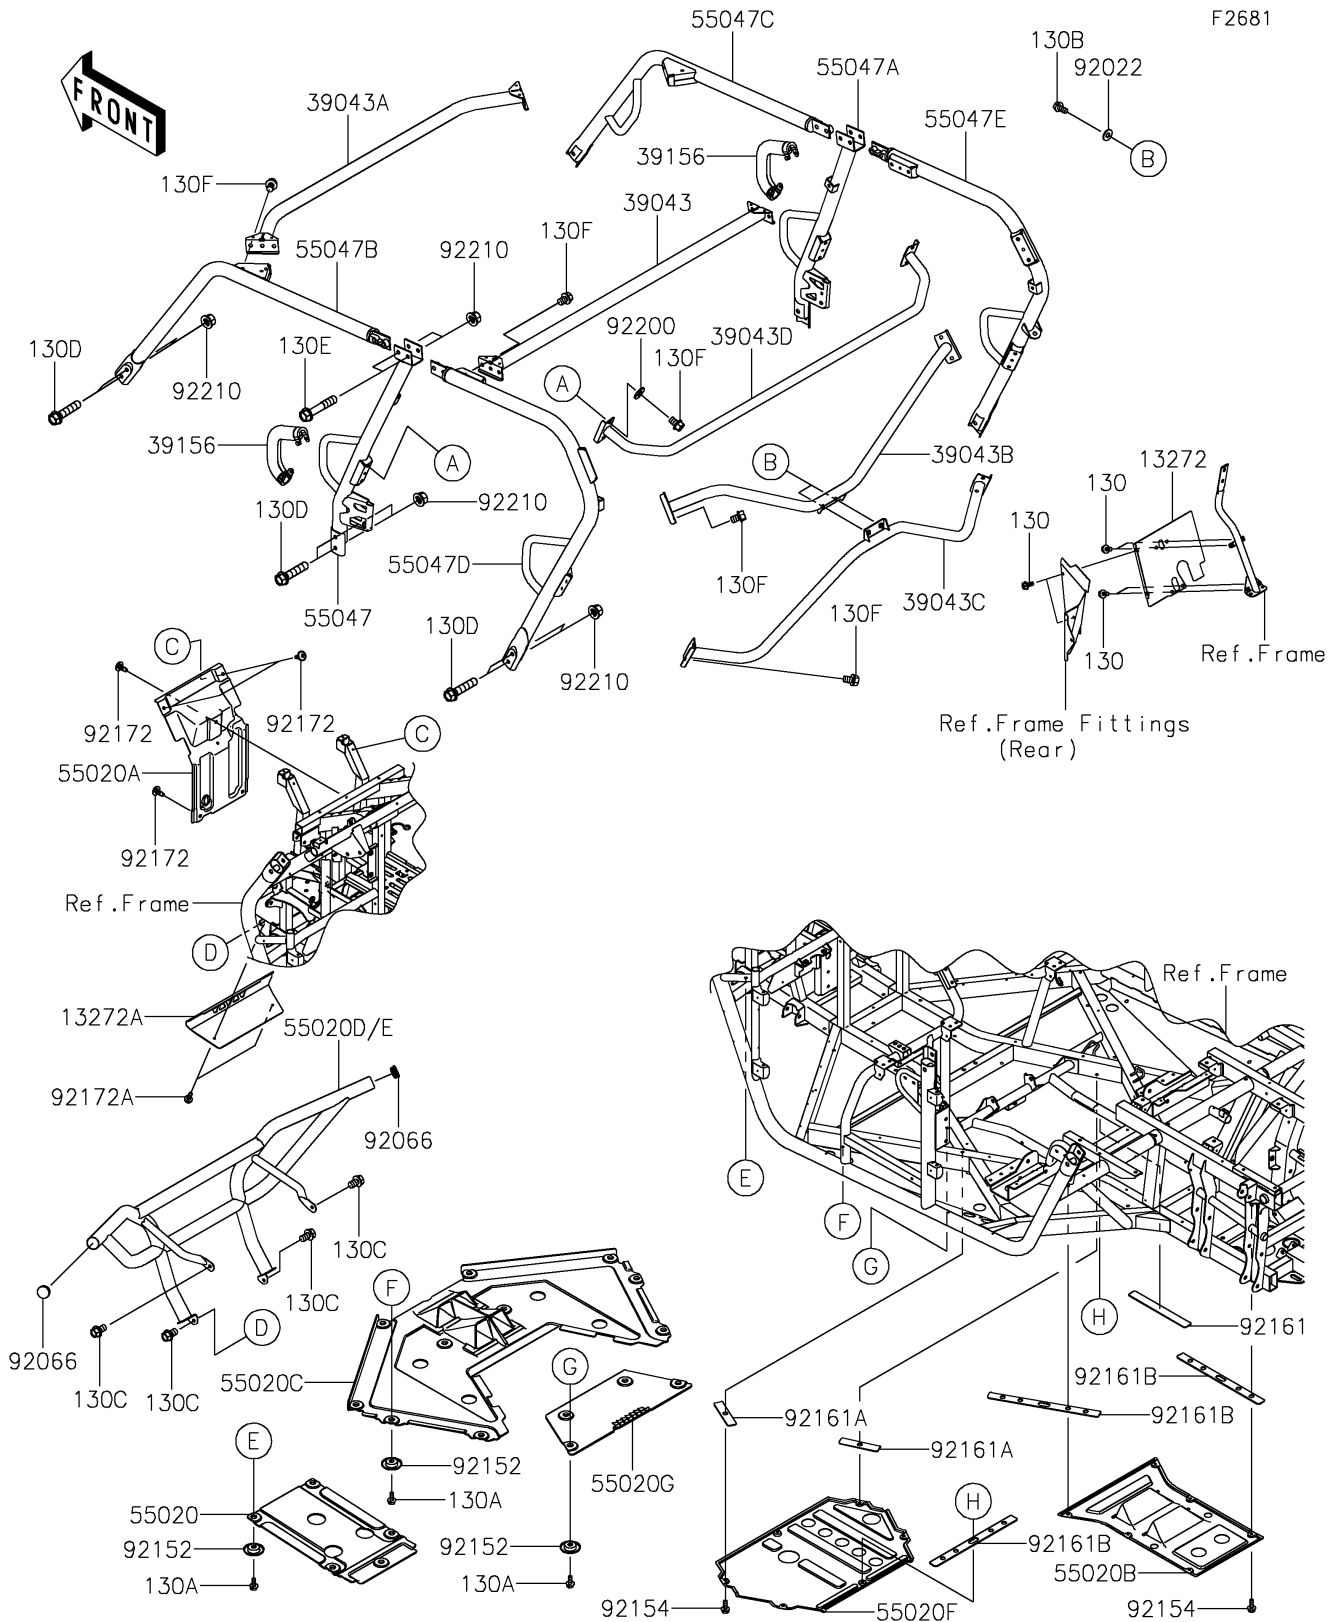

2025 TERYX4™ S SE PARTS DIAGRAM

Guards/Cab Frame

F2681