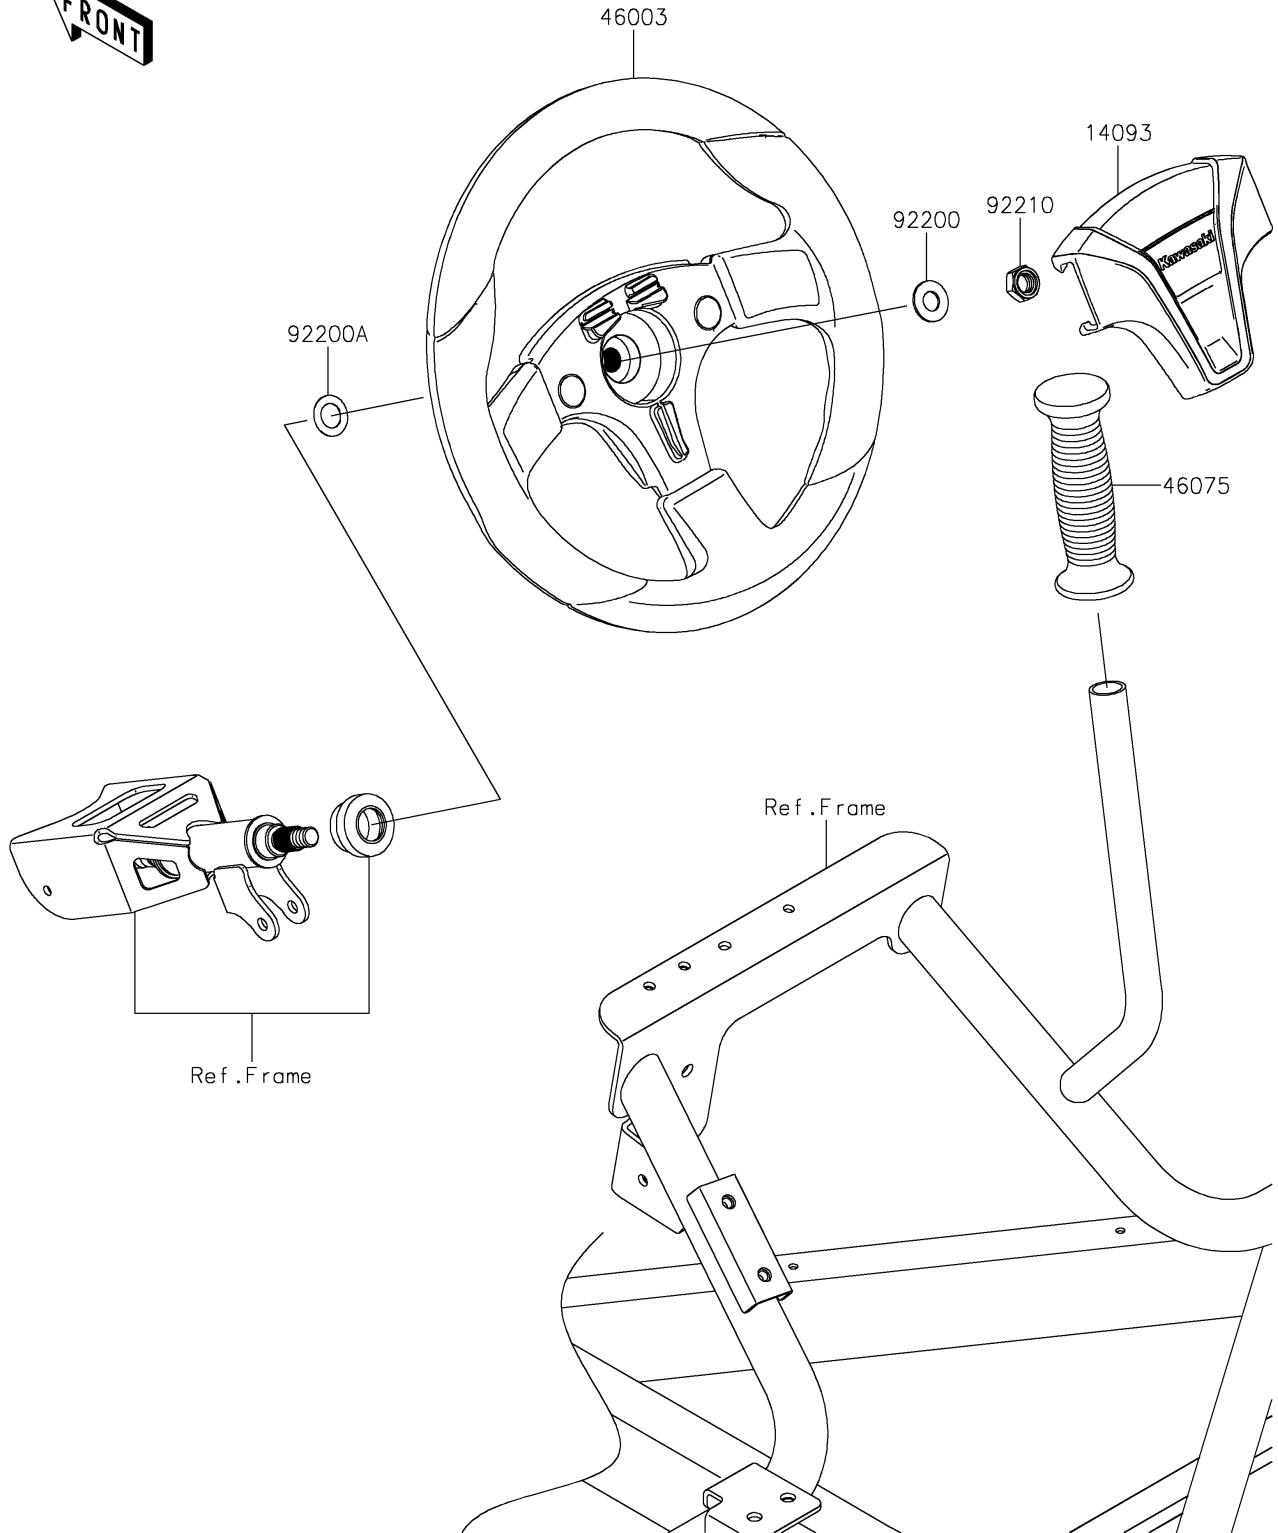

# 2025 TERYX4™ S SE PARTS DIAGRAM

Steering Wheel

F2311

## 2025 TERYX4™ S SE PARTS LIST

### Steering Wheel

ITEM NAME	PART NUMBER	QUANTITY
COVER,HANDLE (Ref # 14093)	14093-0803	1
HANDLE (Ref # 46003)	46003-0809	1
GRIP (Ref # 46075)	46075-0582	1
WASHER,12.1X25X1.6 (Ref # 92200)	92200-0455	1
WASHER,15X25X1.6 (Ref # 92200A)	92200-0460	1
NUT,LOCK,12MM (Ref # 92210)	92210-1249	1