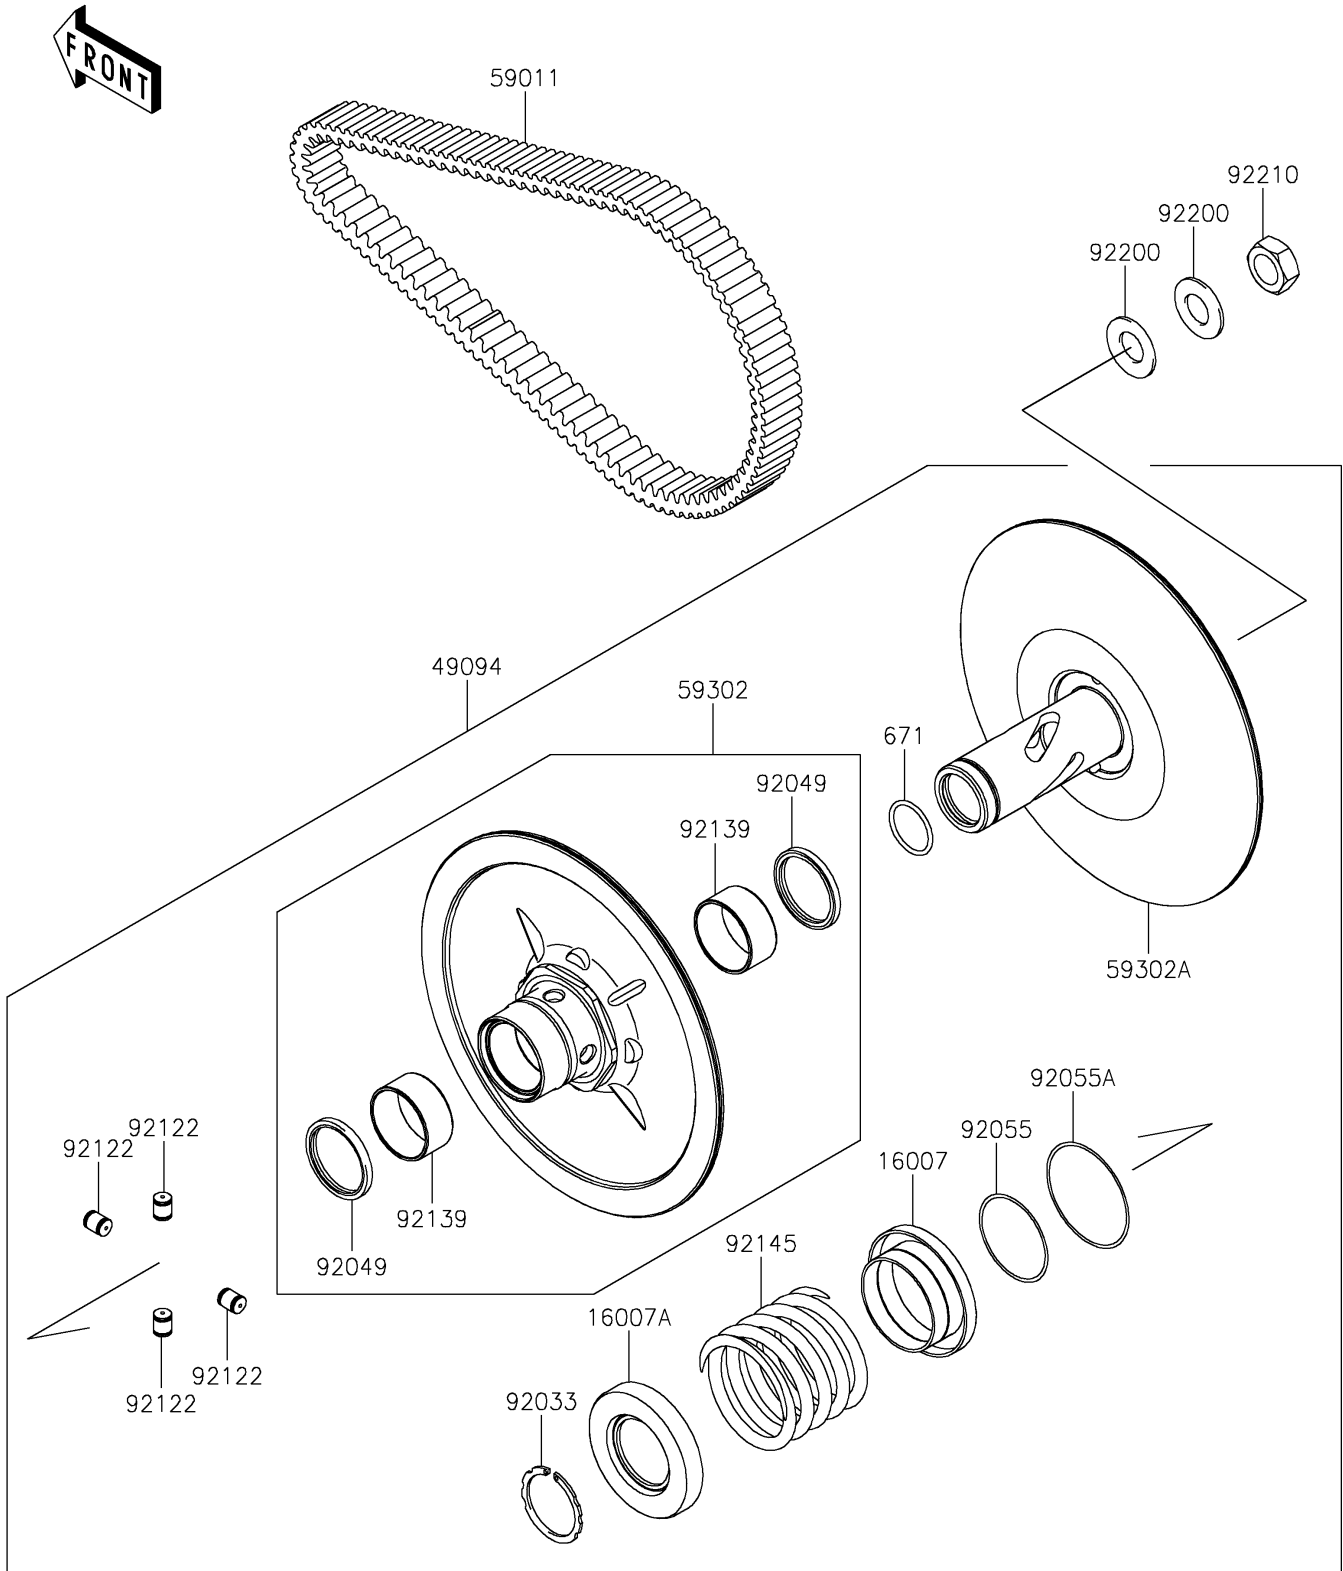

2025 TERYX4™ S SE PARTS DIAGRAM

Driven Converter/Drive Belt

E1392

2025 TERYX4™ S SE PARTS LIST

Driven Converter/Drive Belt

ITEM NAME	PART NUMBER	QUANTITY
SEAT-SPRING,MOVABLE (Ref # 16007)	16007-0049	1
SEAT-SPRING,FIXED (Ref # 16007A)	16007-0050	1
CONVERTER-ASSY-DRIVEN (Ref # 49094)	49094-0093	1
BELT,CVT (Ref # 59011)	59011-0043	1
SHEAVE-COMP,MOVABLE (Ref # 59302)	59302-0089	1
SHEAVE-COMP,FIXED (Ref # 59302A)	59302-0090	1
RING-SNAP (Ref # 92033)	92033-1317	1
SEAL-OIL (Ref # 92049)	92049-1528	2
RING-O,46.4X3.1 (Ref # 92055)	92055-0752	1
RING-O,59.5X2.4 (Ref # 92055A)	92055-0753	1
ROLLER (Ref # 92122)	92122-0043	4
BUSHING (Ref # 92139)	92139-0313	2
SPRING (Ref # 92145)	92145-0959	1
WASHER (Ref # 92200)	92200-1505	2
NUT,18MM (Ref # 92210)	92210-0821	1
O RING (Ref # 671)	671D2530	1