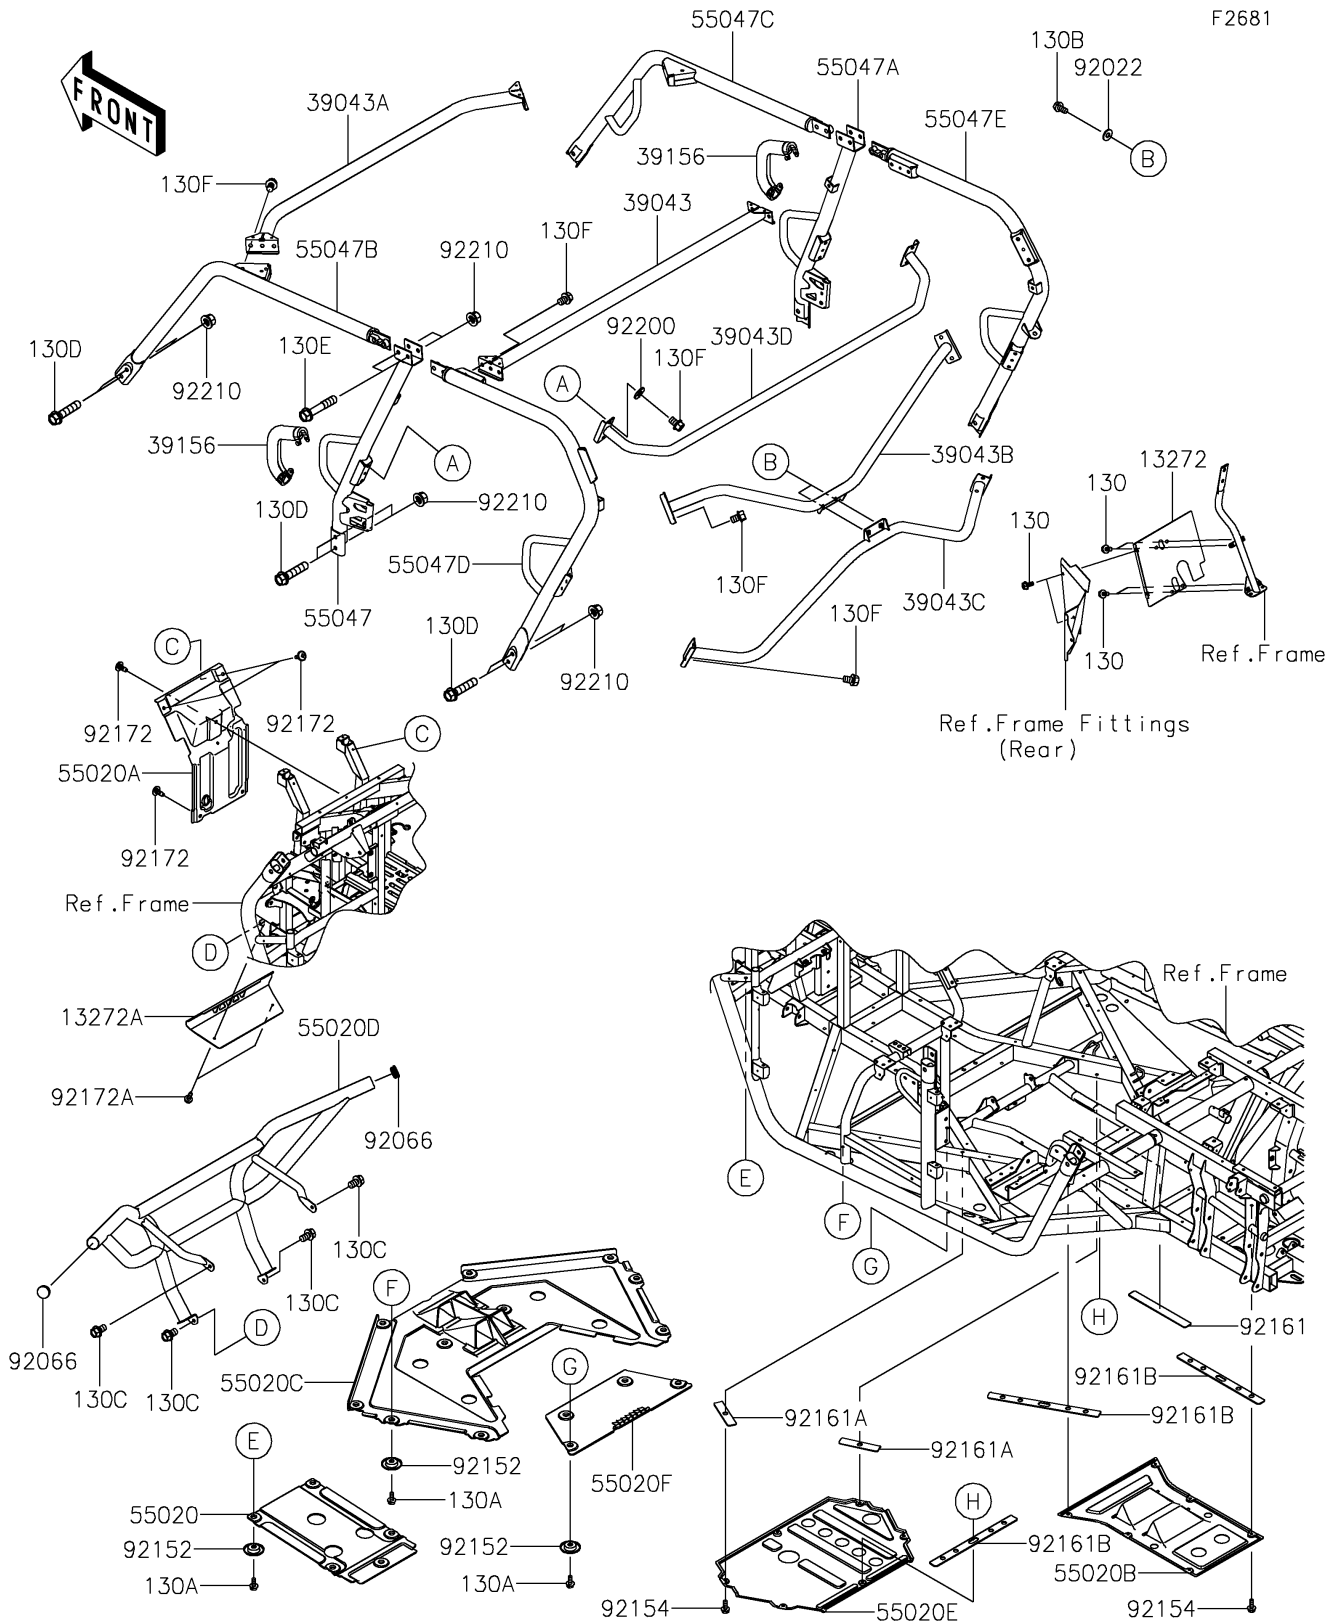

# 2024 Teryx4™ PARTS DIAGRAM

Guards/Cab Frame

F2681

### Guards/Cab Frame

ITEM NAME	PART NUMBER	QUANTITY
SCREW,TAPPING,6X16 (Ref # 92172A)	92172-1388	2
WASHER,10.2X23X2.5 (Ref # 92200)	92200-0211	4
NUT,12MM (Ref # 92210)	92210-0603	16
BOLT-FLANGED,6X12 (Ref # 130)	130BA0612	6
BOLT-FLANGED,6X14 (Ref # 130A)	130BA0614	19
BOLT-FLANGED,8X16 (Ref # 130B)	130BA0816	2
BOLT-FLANGED,10X16 (Ref # 130C)	130BA1016	4
BOLT-FLANGED,12X55 (Ref # 130D)	130BA1255	12
BOLT-FLANGED,12X65 (Ref # 130E)	130BA1265	4
BOLT-FLANGED,10X14 (Ref # 130F)	130CA1014	20