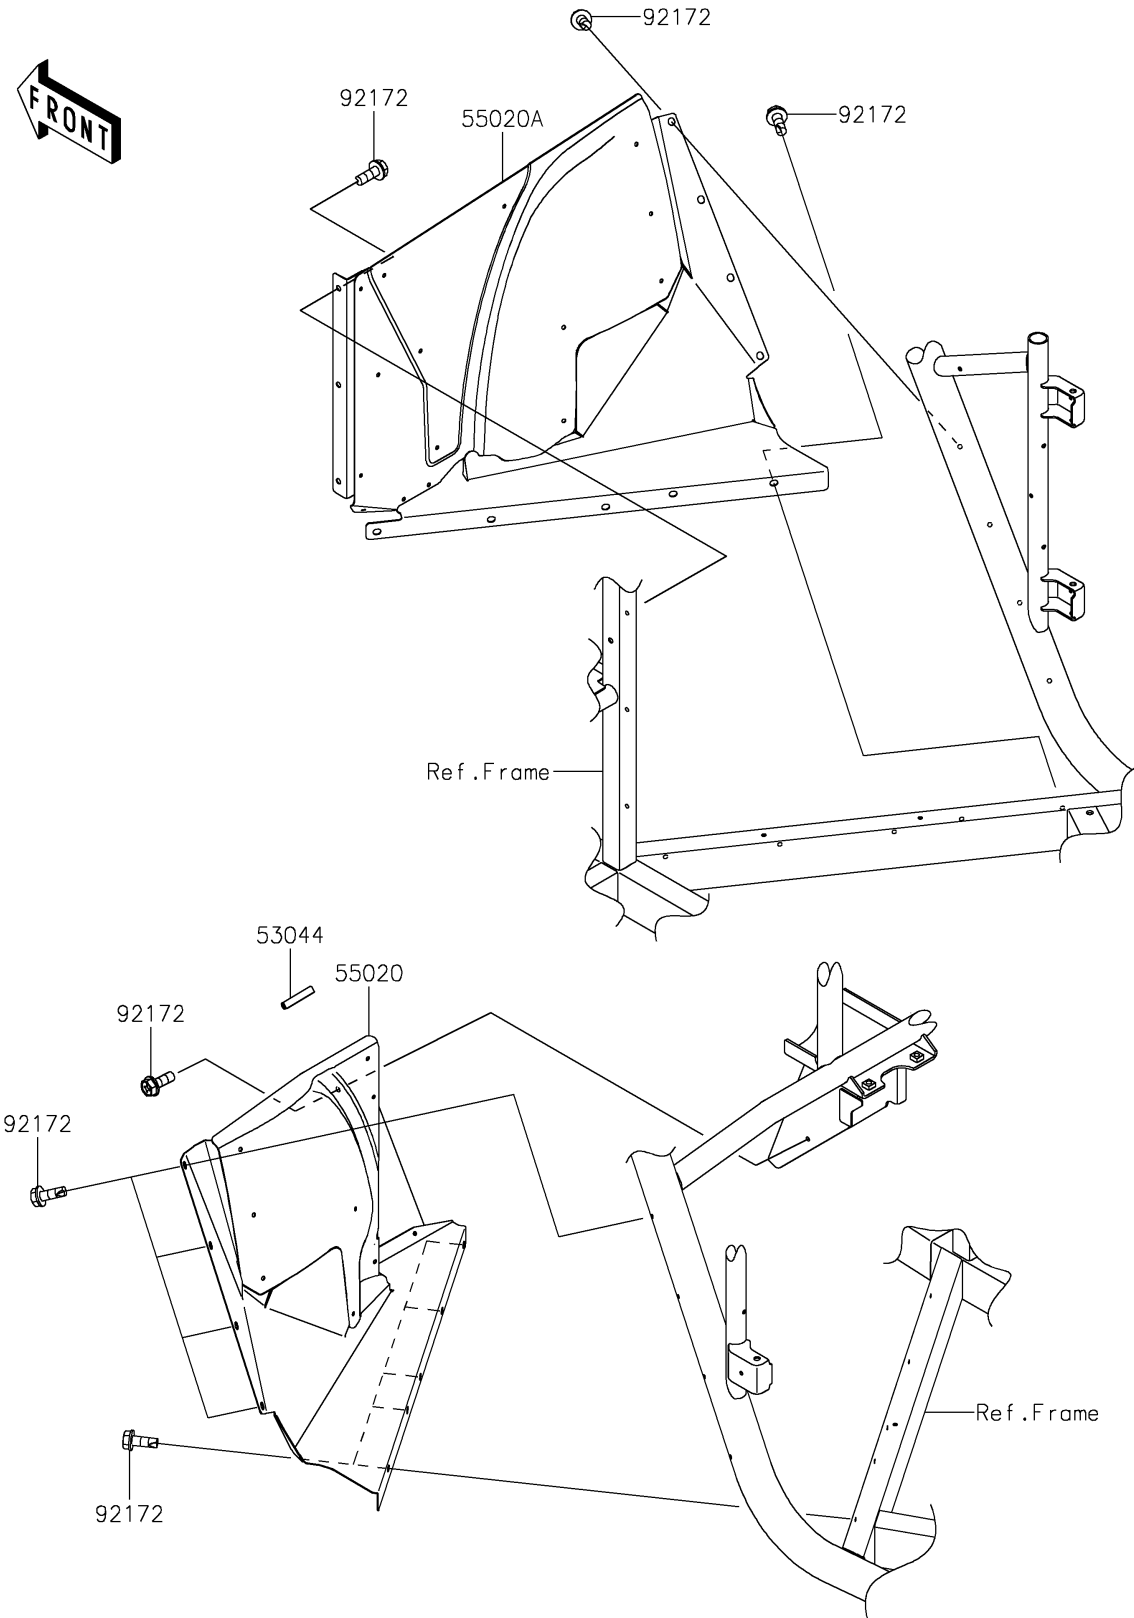

# 2024 Teryx4™ PARTS DIAGRAM

Guard(s)

F2680

## 2024 Teryx4™ PARTS LIST

Guard(s)

ITEM NAME	PART NUMBER	QUANTITY
TRIM,L=50 (Ref # 53044)	53044-0699	1
GUARD,1PIECE,LH (Ref # 55020)	55020-2167	1
GUARD,1PIECE,RH (Ref # 55020A)	55020-2168	1
SCREW,TAPPING,6X16 (Ref # 92172)	92172-1388	22