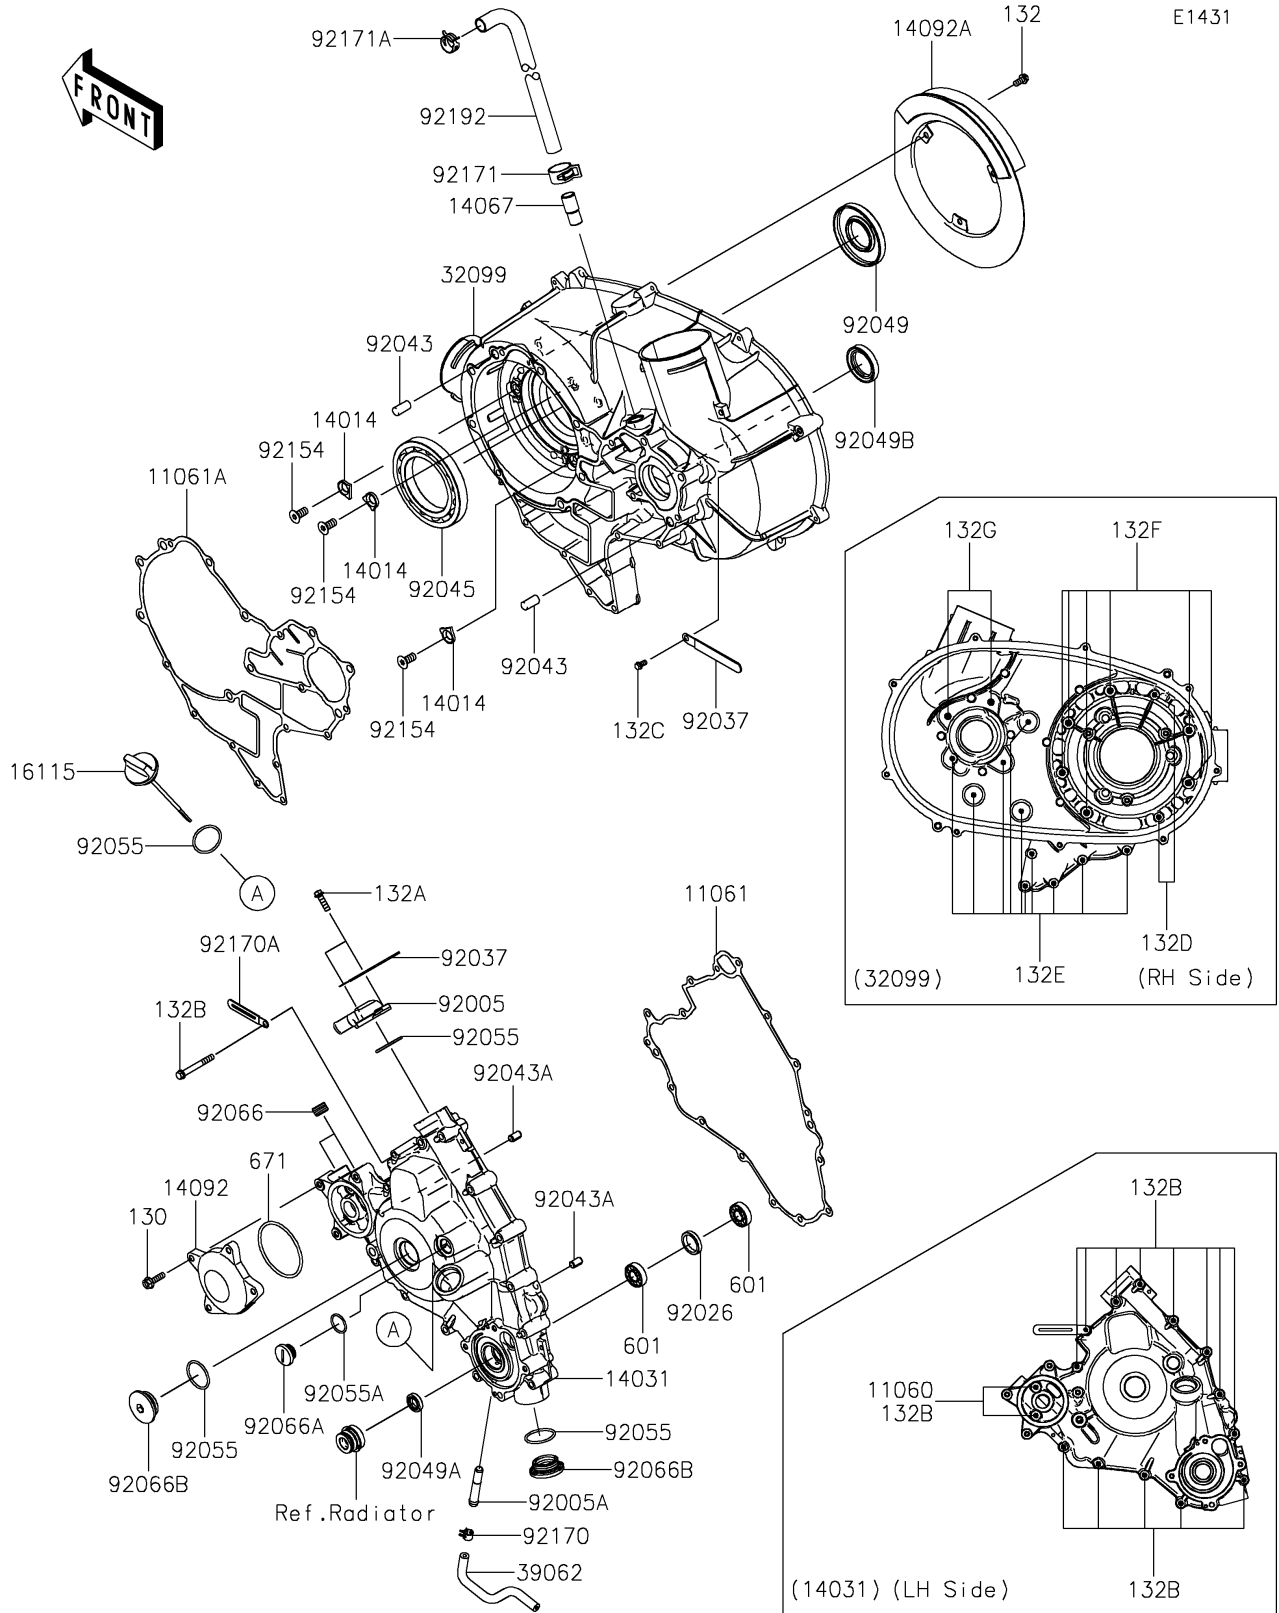

# 2024 TERYX4™ PARTS DIAGRAM

Engine Cover(s)

## 2024 TERYX4™ PARTS LIST

### Engine Cover(s)

ITEM NAME	PART NUMBER	QUANTITY
GASKET,6.2X12X0.3 (Ref # 11060)	11060-1994	2
GASKET,GENERATOR COVER (Ref # 11061)	11061-0728	1
GASKET,CVT CASE (Ref # 11061A)	11061-0729	1
PLATE-POSITION (Ref # 14014)	14014-0556	3
COVER-GENERATOR (Ref # 14031)	14031-0589	1
FITTING,BREATHER (Ref # 14067)	14067-006	1
COVER,OIL COOLER (Ref # 14092)	14092-0877	1
COVER (Ref # 14092A)	14092-1051	1
CAP-OIL FILLER (Ref # 16115)	16115-0705	1
CASE,CVT (Ref # 32099)	32099-0832	1
HOSE-COOLING,DRAIN (Ref # 39062)	39062-0598	1
FITTING (Ref # 92005)	92005-0712	1
FITTING (Ref # 92005A)	92005-1264	1
SPACER,22X28X5 (Ref # 92026)	92026-0711	1
CLAMP (Ref # 92037)	92037-1993	2
PIN,10X20 (Ref # 92043)	92043-0142	2
PIN,6.2X8X14 (Ref # 92043A)	92043-1263	2
BEARING-BALL,16014CS45 (Ref # 92045)	92045-0709	1
SEAL-OIL,35X77X9 (Ref # 92049)	92049-0713	1
SEAL-OIL,12X22X5 (Ref # 92049A)	92049-0783	1
SEAL-OIL,HTC 30X45X8 (Ref # 92049B)	92049-1575	1
RING-O,31.2X2.4 (Ref # 92055)	92055-0724	4
RING-O,20X2 (Ref # 92055A)	92055-1146	1
PLUG,PT3/8X10 (Ref # 92066)	92066-0003	2
PLUG,COVER (Ref # 92066A)	92066-0011	1
PLUG (Ref # 92066B)	92066-0712	2
BOLT,FLAT,8X13.6 (Ref # 92154)	92154-0978	3
CLAMP (Ref # 92170)	92170-1493	1
CLAMP (Ref # 92170A)	92170-1514	1

### Engine Cover(s)

ITEM NAME	PART NUMBER	QUANTITY
CLAMP (Ref # 92171)	92171-0329	1
CLAMP (Ref # 92171A)	92171-1277	1
TUBE,BREATHER (Ref # 92192)	92192-0945	1
BOLT-FLANGED,6X22 (Ref # 130)	130CA0622	4
BOLT-FLANGED-SMALL,6X12 (Ref # 132)	132BA0612	3
BOLT-FLANGED-SMALL,6X20 (Ref # 132A)	132BA0620	2
BOLT-FLANGED-SMALL,6X50 (Ref # 132B)	132BA0650	15
BOLT-FLANGED-SMALL,6X12 (Ref # 132C)	132BD0612	1
BOLT-FLANGED-SMALL,6X30 (Ref # 132D)	132BD0630	2
BOLT-FLANGED-SMALL,6X45 (Ref # 132E)	132BD0645	10
BOLT-FLANGED-SMALL,8X35 (Ref # 132F)	132BD0835	6
BOLT-FLANGED-SMALL,8X50 (Ref # 132G)	132BD0850	2
BEARING-BALL (Ref # 601)	601A6001	2
O RING,65MM (Ref # 671)	671B2565	1