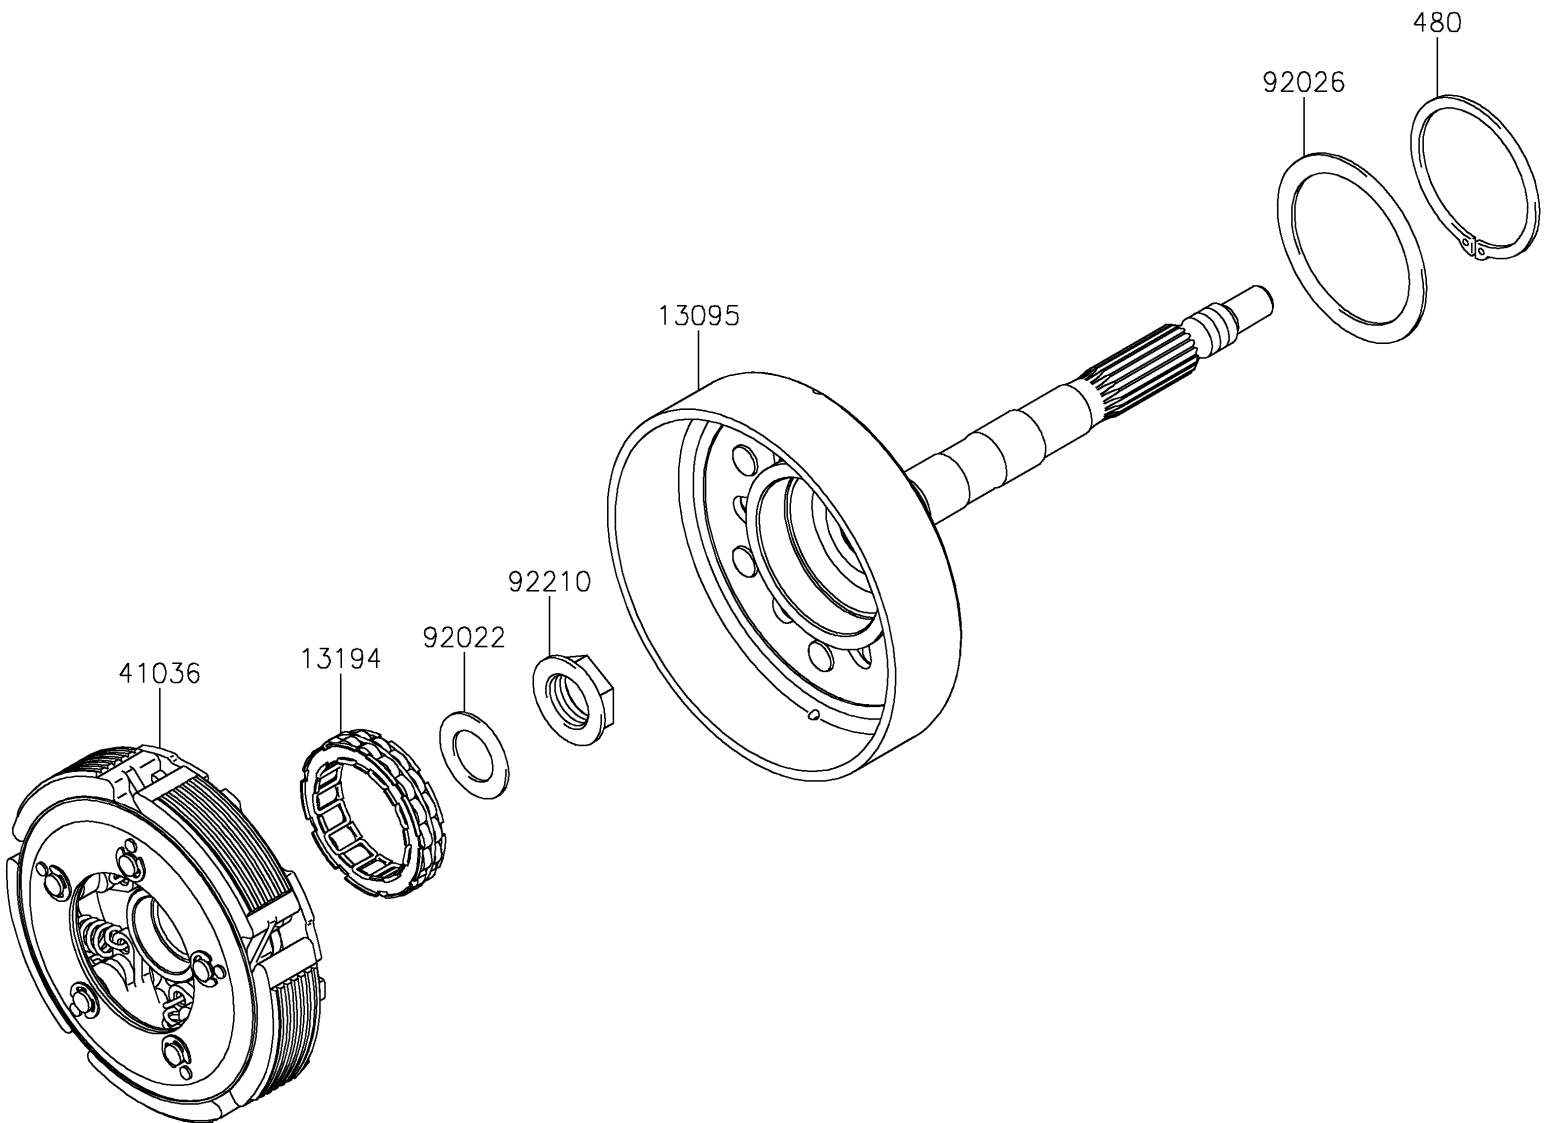

2024 Teryx4™ PARTS DIAGRAM

Clutch

E1350

2024 Teryx4™ PARTS LIST

Clutch

ITEM NAME	PART NUMBER	QUANTITY
HOUSING-COMP-CLUTCH (Ref # 13095)	13095-0554	1
CLUTCH-ONEWAY (Ref # 13194)	13194-0555	1
HUB-ASSY (Ref # 41036)	41036-0639	1
WASHER,20.5X34X1.4 (Ref # 92022)	92022-168	1
SPACER (Ref # 92026)	92026-0710	1
NUT,20MM (Ref # 92210)	92210-0711	1
CIRCLIP-TYPE-C,60MM (Ref # 480)	480J6000	1