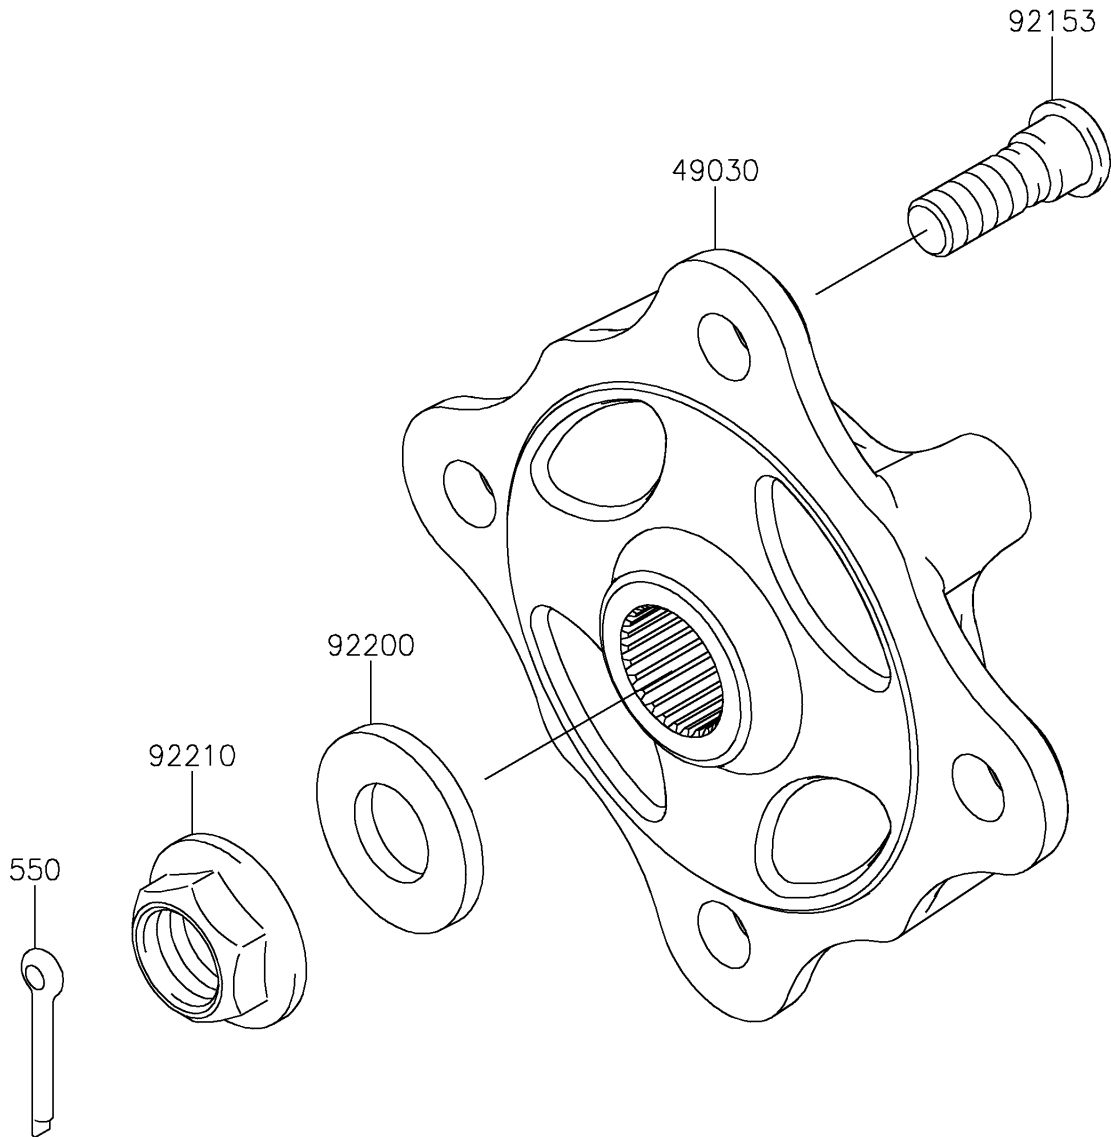

2023 TERYX® S LE PARTS DIAGRAM

Front Hubs/Brakes

F2230

2023 TERYX® S LE PARTS LIST

Front Hubs/Brakes

ITEM NAME	PART NUMBER	QUANTITY
HUB,FR (Ref # 49030)	49030-0560	2
BOLT,12MM (Ref # 92153)	92153-1915	8
WASHER,20.3X41X4.5 (Ref # 92200)	92200-0921	2
NUT,FLANGED,20MM (Ref # 92210)	92210-2093	2
PIN-COTTER,4.0X30 (Ref # 550)	550AA4030	2