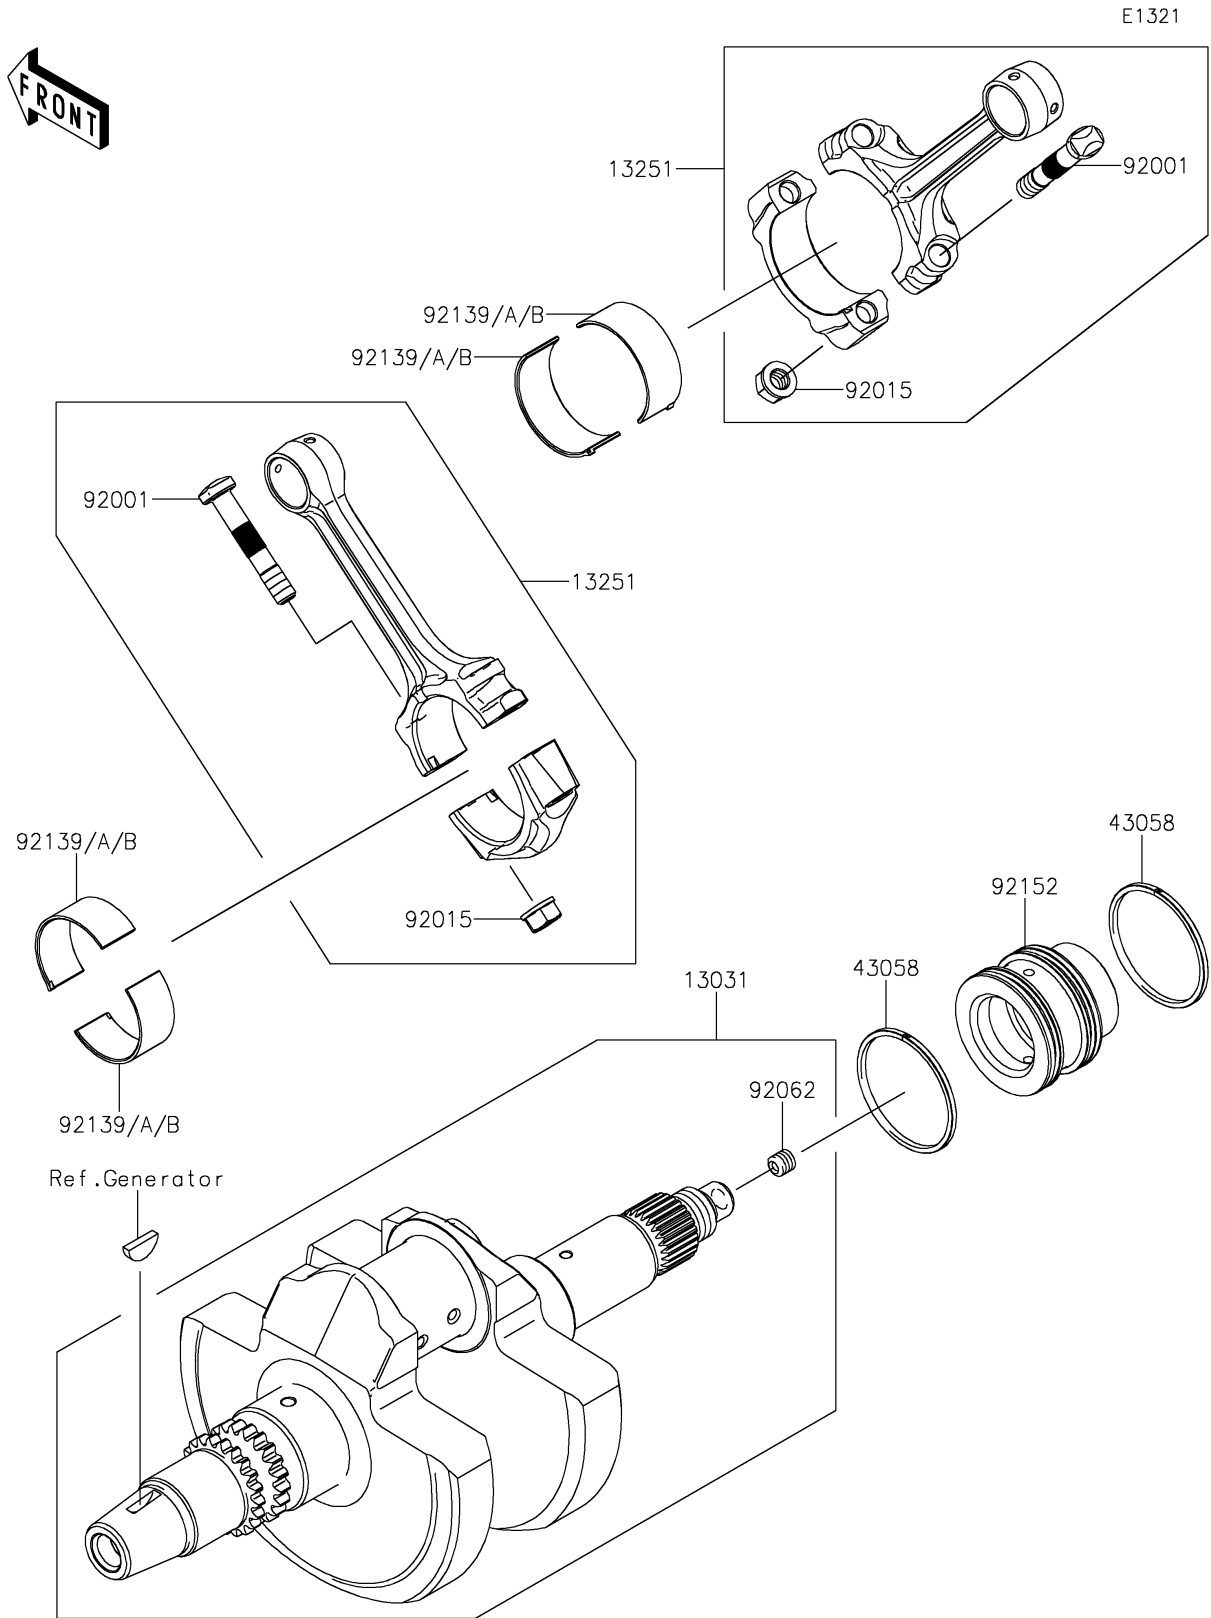

2023 TERYX® S LE PARTS DIAGRAM

Crankshaft

2023 TERYX® S LE PARTS LIST

Crankshaft

ITEM NAME	PART NUMBER	QUANTITY
CRANKSHAFT-COMP (Ref # 13031)	13031-0983	1
ROD-ASSY-CONNECTING (Ref # 13251)	13251-0709	2
RING (Ref # 43058)	43058-0702	2
BOLT,CONNECTING ROD (Ref # 92001)	92001-1980	4
NUT,FLANGED,8MM (Ref # 92015)	92015-1311	4
NOZZLE,8X8,SILVER (Ref # 92062)	92062-1082	1
BUSHING,CONNECTING ROD,GREEN (Ref # 92139)	92139-0764	AR
BUSHING,CONNECTING ROD,YELLOW (Ref # 92139A)	92139-0765	4
BUSHING,CONNECTING ROD,BROWN (Ref # 92139B)	92139-0766	AR
COLLAR,CRANK-CLUTCH (Ref # 92152)	92152-0956	1