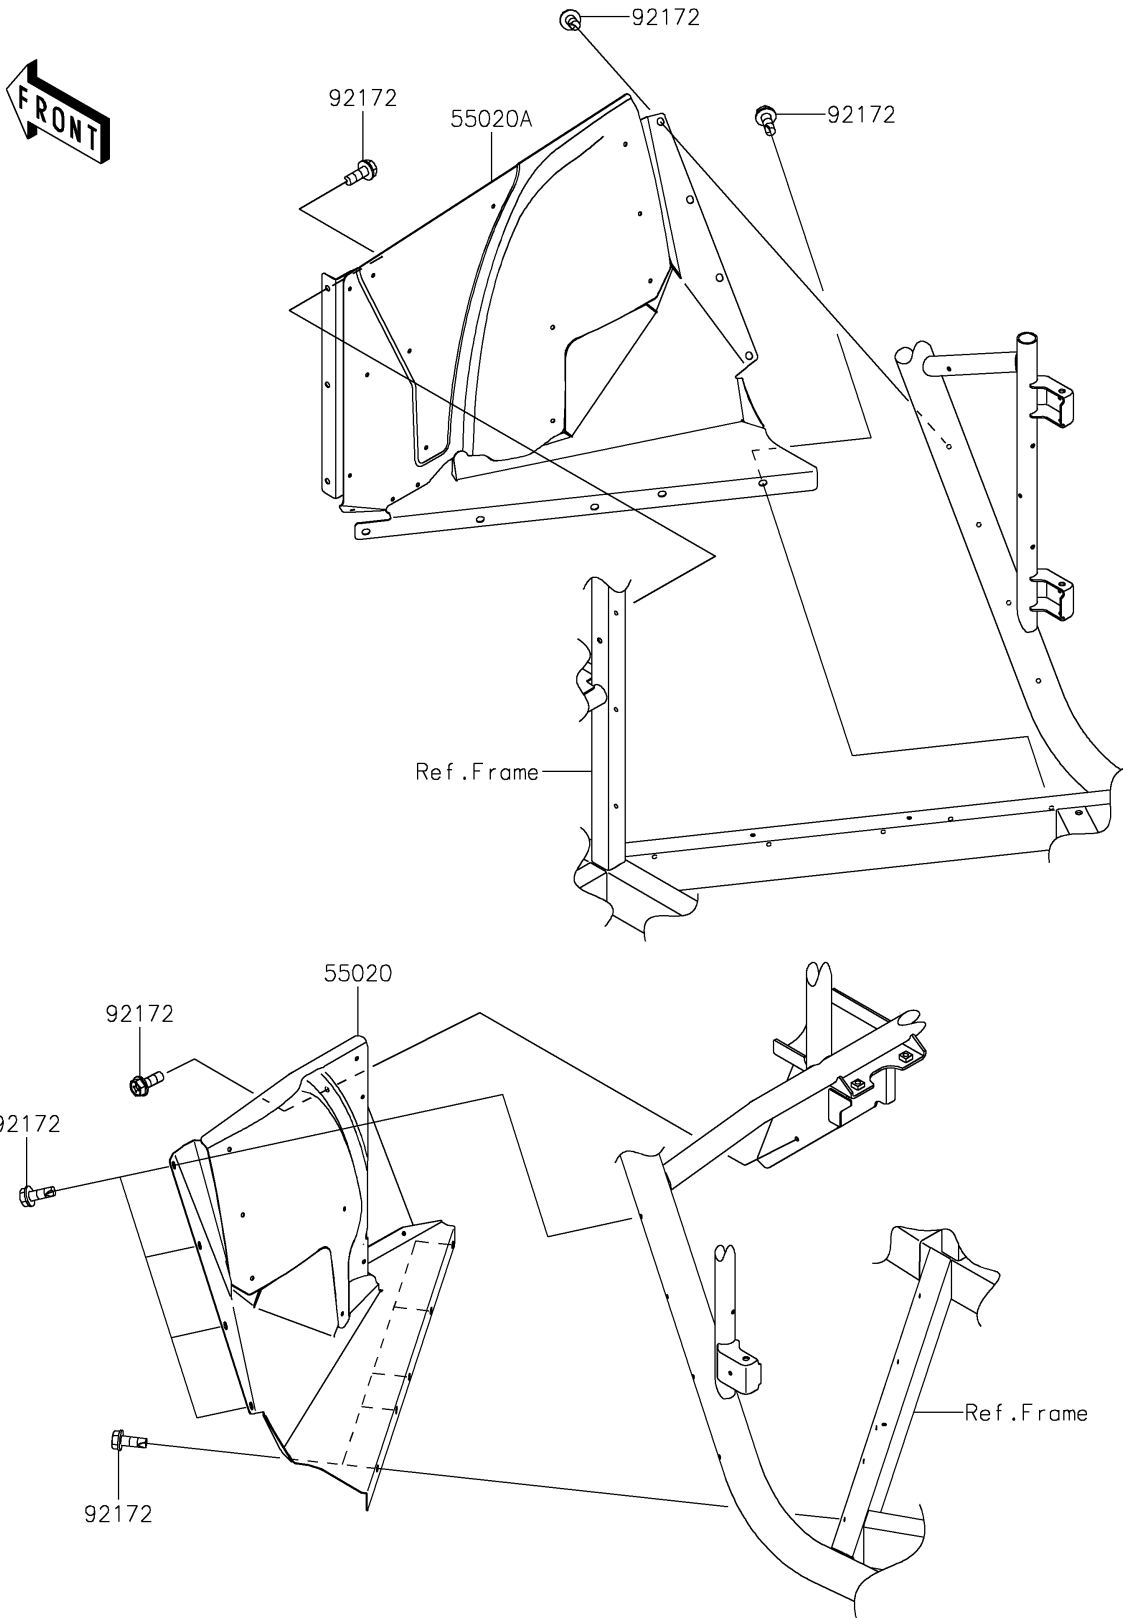

2021 TERYX4™ LE PARTS DIAGRAM

Guard(s)

F2680

2021 TERYX4™ LE PARTS LIST

Guard(s)

ITEM NAME	PART NUMBER	QUANTITY
GUARD,1PIECE,LH (Ref # 55020)	55020-2167	1
GUARD,1PIECE,RH (Ref # 55020A)	55020-2168	1
SCREW,TAPPING,6X16 (Ref # 92172)	92172-0869	22