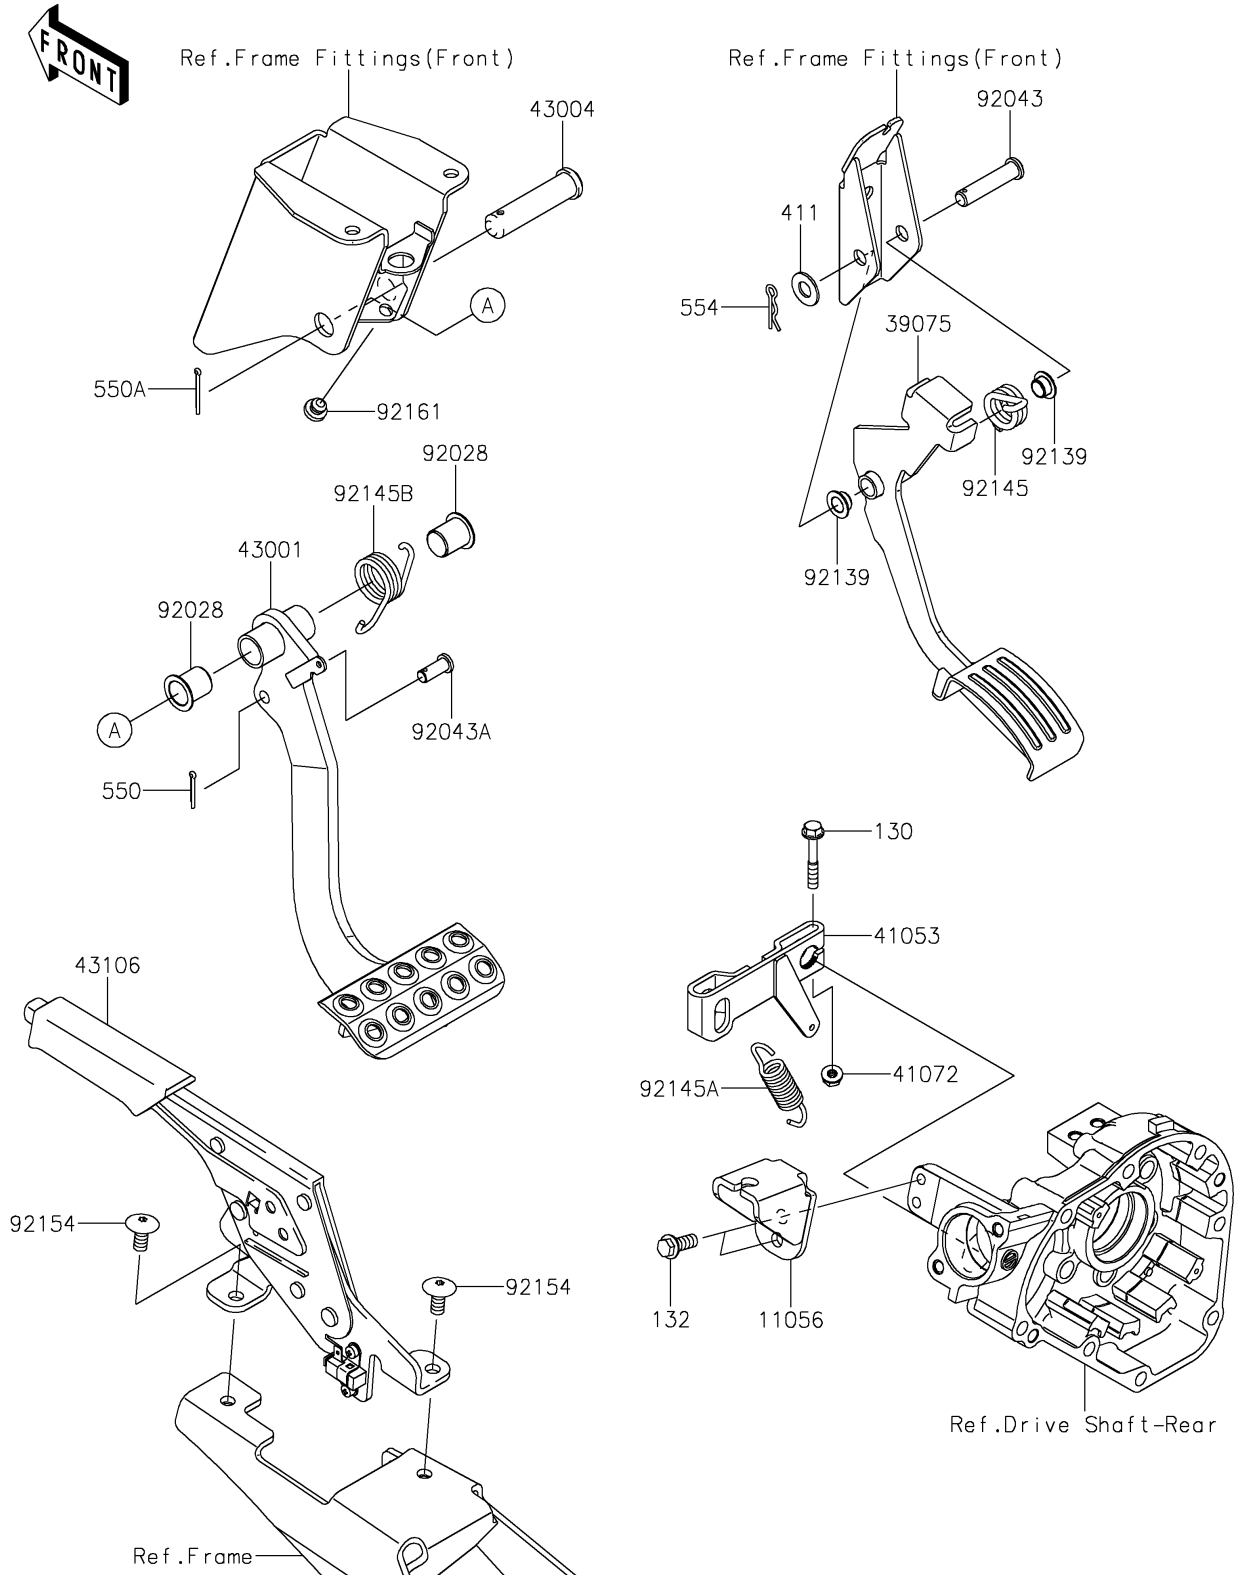

2021 TERYX4™ LE PARTS DIAGRAM

Brake Pedal/Throttle Lever

F2260

2021 TERYX4™ LE PARTS LIST

Brake Pedal/Throttle Lever

ITEM NAME	PART NUMBER	QUANTITY
BRACKET (Ref # 11056)	11056-2267	1
LEVER-THROTTLE (Ref # 39075)	39075-0019	1
LEVER-BRAKE CAM (Ref # 41053)	41053-0023	1
NUT,6MM (Ref # 41072)	41072-007	1
LEVER-BRAKE,PEDAL (Ref # 43001)	43001-0739	1
SHAFT-BRAKE (Ref # 43004)	43004-1128	1
LEVER-ASSY-PARKING BRAKE (Ref # 43106)	43106-0005	1
BUSHING (Ref # 92028)	92028-1571	2
PIN,10X42.5 (Ref # 92043)	92043-0707	1
PIN (Ref # 92043A)	92043-1039	1
BUSHING (Ref # 92139)	92139-0230	2
SPRING,THROTTLE (Ref # 92145)	92145-0831	1
SPRING,BRAKE CAM LEVER (Ref # 92145A)	92145-0880	1
SPRING,BRAKE PEDAL RETURN (Ref # 92145B)	92145-1615	1
BOLT-FLANGED,8X18 (Ref # 92154)	92154-2692	2
DAMPER (Ref # 92161)	92161-1084	1
BOLT-FLANGED,6X40 (Ref # 130)	130CA0640	1
BOLT-FLANGED-SMALL,8X20 (Ref # 132)	132BA0820	2
WASHER-PLAIN,10MM (Ref # 411)	411AA1000	1
PIN-COTTER,2.5X18 (Ref # 550)	550AA2518	1
PIN-COTTER,2.5X25 (Ref # 550A)	550AA2525	1
PIN-SNAP,10MM (Ref # 554)	554DA1000	1