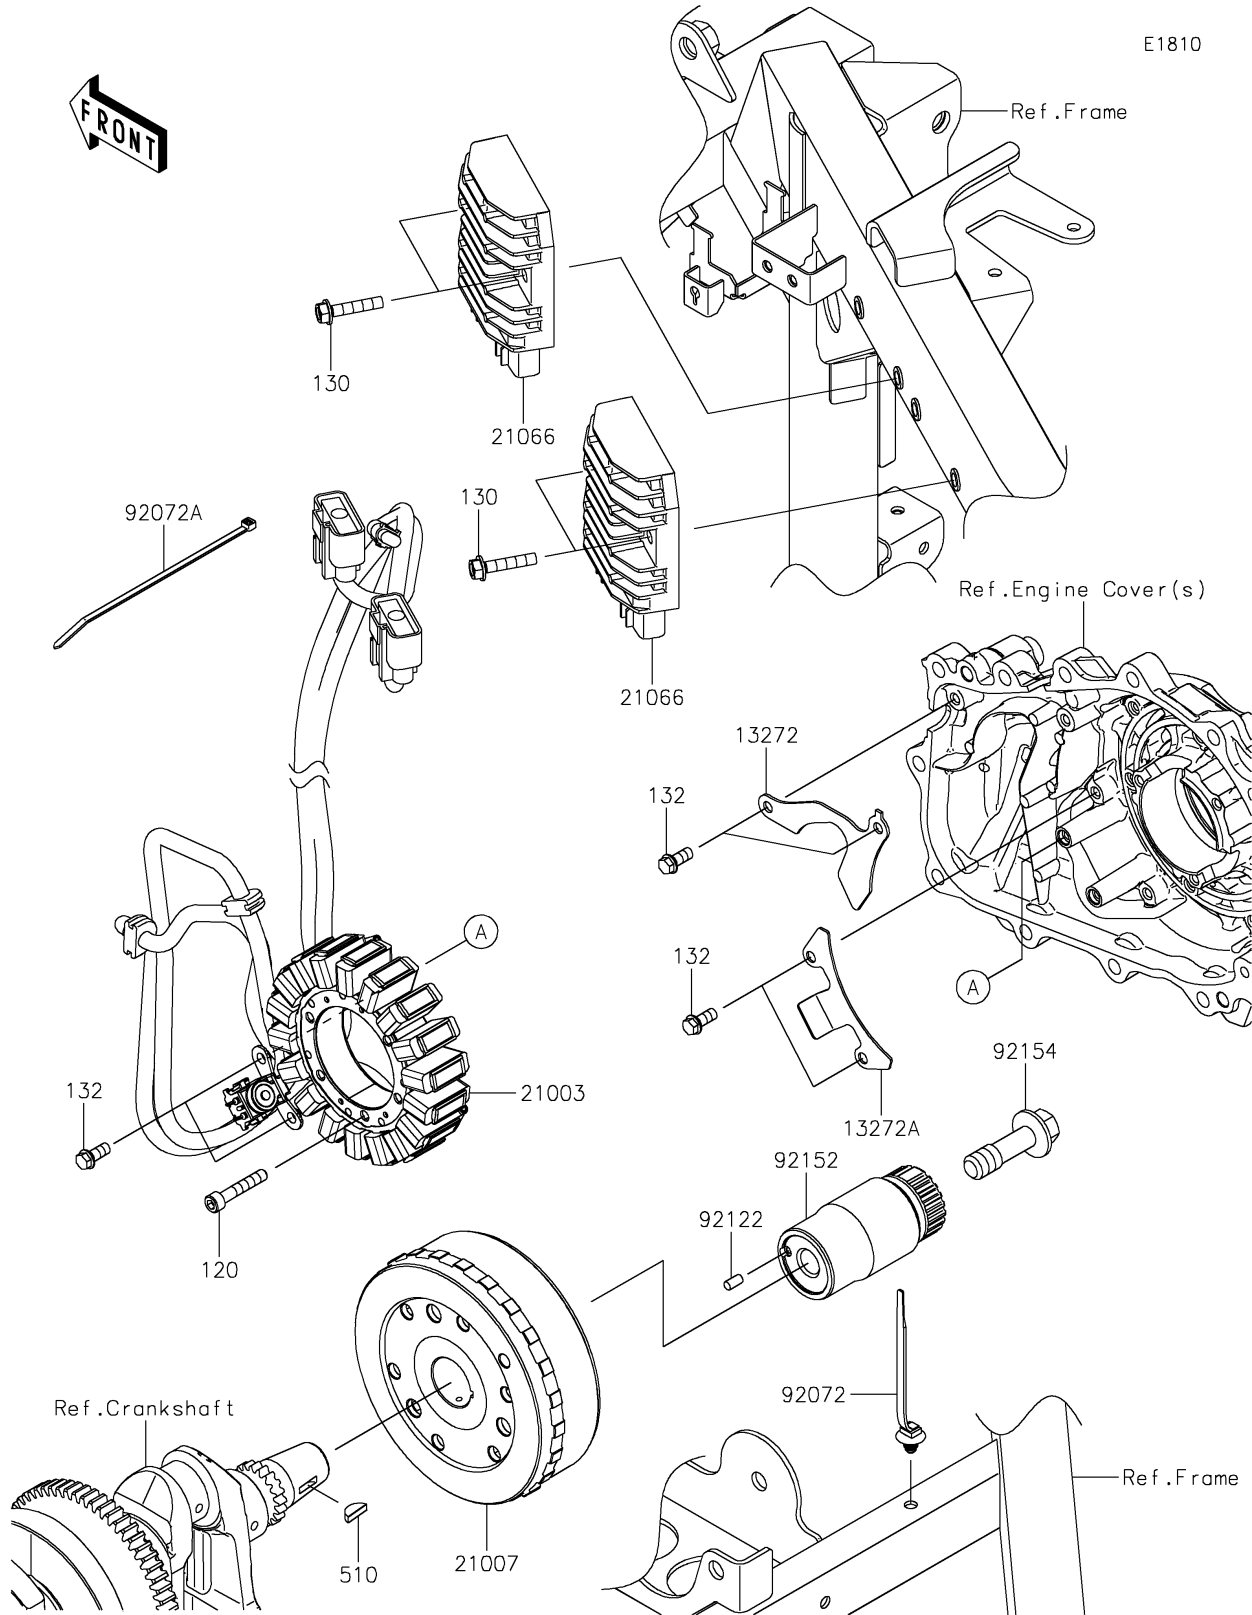

2025 RIDGE® XR HVAC PARTS DIAGRAM

Generator

2025 RIDGE® XR HVAC PARTS LIST

Generator

ITEM NAME	PART NUMBER	QUANTITY
PLATE,LEAD WIRE (Ref # 13272)	13272-4122	1
PLATE,LEAD WIRE (Ref # 13272A)	13272-4123	1
STATOR (Ref # 21003)	21003-0223	1
ROTOR (Ref # 21007)	21007-0731	1
REGULATOR-VOLTAGE (Ref # 21066)	21066-0771	2
BAND,OS170-FT7(BLACK) (Ref # 92072)	92072-1414	1
BAND,L=292.1 (Ref # 92072A)	92072-3509	1
ROLLER (Ref # 92122)	92122-0569	1
COLLAR (Ref # 92152)	92152-2932	1
BOLT,14X45 (Ref # 92154)	92154-7019	1
BOLT-SOCKET,6X35 (Ref # 120)	120CA0635	3
BOLT-FLANGED,6X30 (Ref # 130)	130BA0630	4
BOLT-FLANGED-SMALL,6X14 (Ref # 132)	132BA0614	6
KEY-WOODRUFF (Ref # 510)	510A4200	1