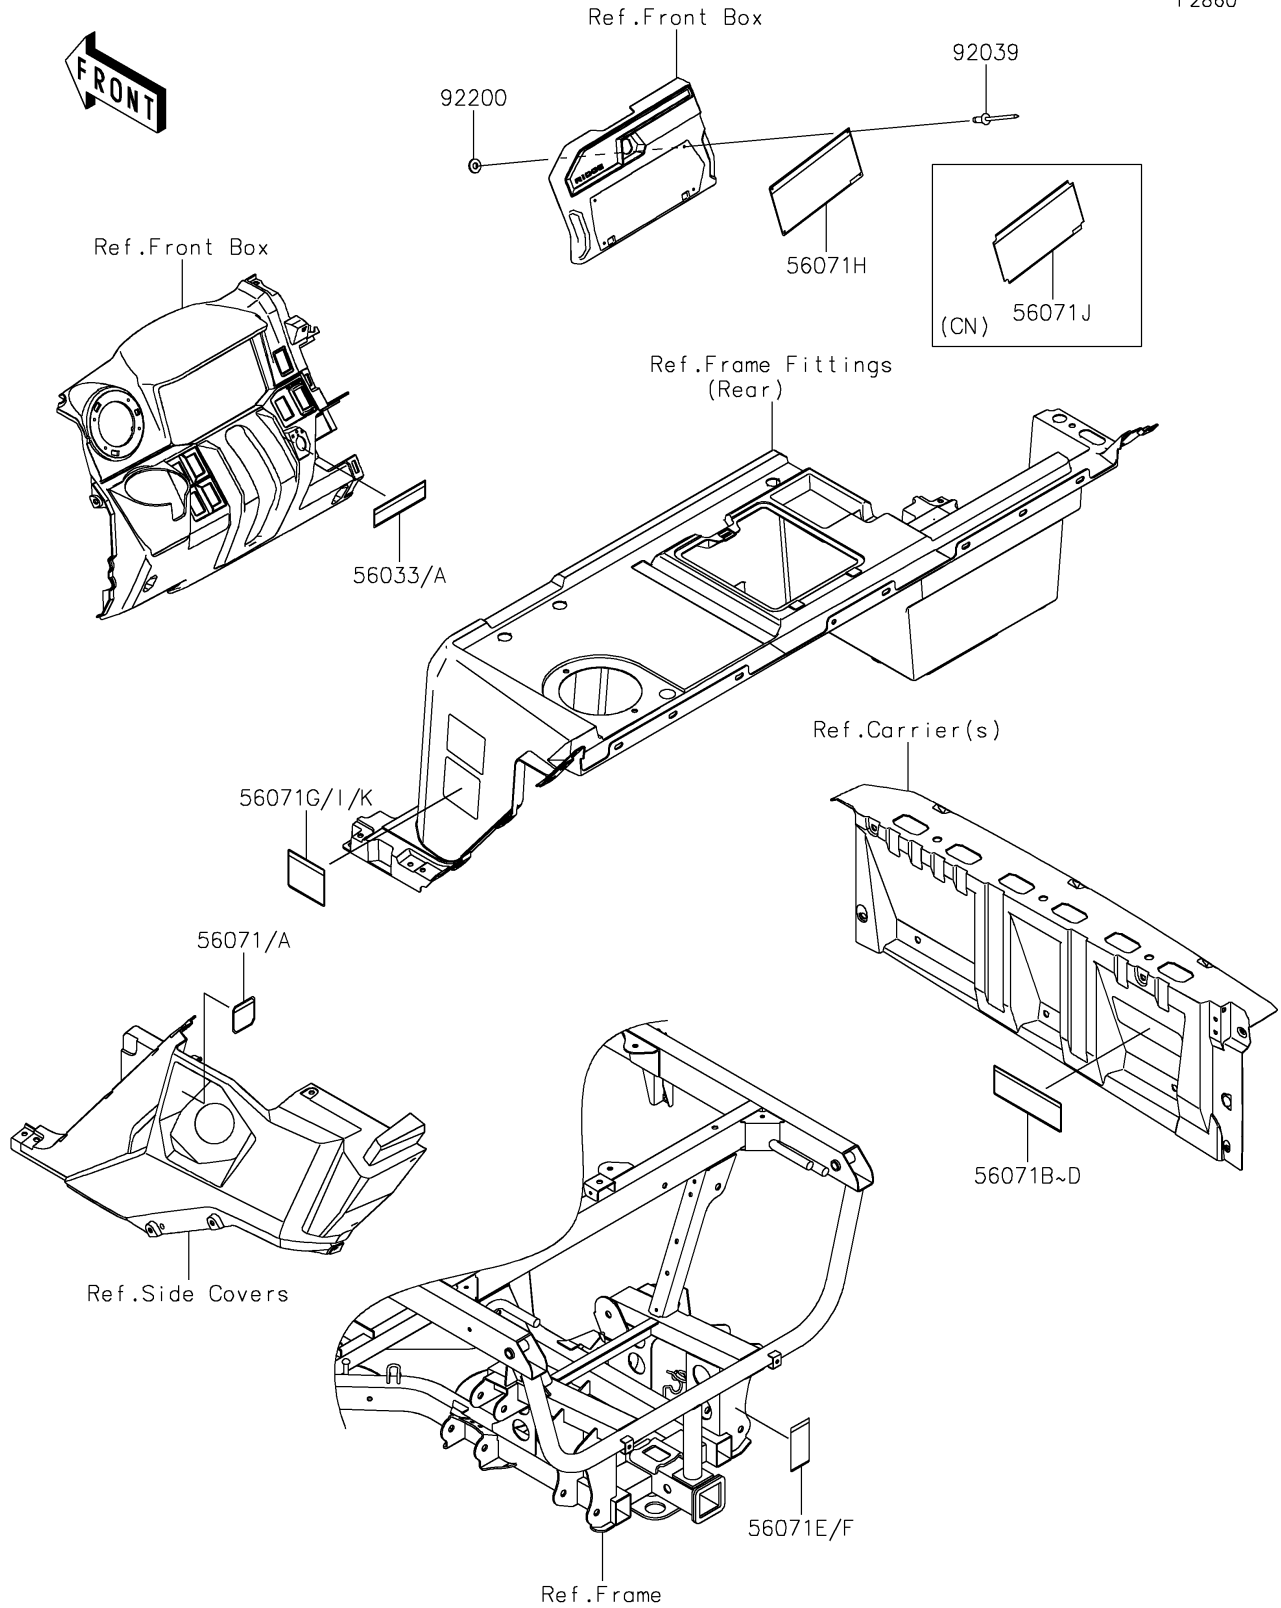

# 2025 Ridge HVAC PARTS DIAGRAM

Labels

F2860

## 2025 Ridge HVAC PARTS LIST

### Labels

| ITEM NAME                                     | PART NUMBER | QUANTITY |
|---|-------------|----------|
| LABEL-MANUAL,SHIFT NOTICE (Ref # 56033)       | 56033-0822  | 1        |
| LABEL-WARNING,GASOLINE (Ref # 56071)          | 56071-0588  | 1        |
| LABEL-WARNING,CARGO CAPA. (Ref # 56071D)      | 56071-0716  | 1        |
| LABEL-WARNING,TRAILER HITCH (Ref # 56071E)    | 56071-1058  | 1        |
| LABEL-WARNING,GENERAL (Ref # 56071H)          | 56071-1114  | 1        |
| LABEL-WARNING,TIRE INFORMATION (Ref # 56071K) | 56071-1128  | 1        |
| RIVET,3.2X8 (Ref # 92039)                     | 92039-3763  | 4        |
| WASHER,3.5X8X1 (Ref # 92200)                  | 92200-1251  | 4        |
| LABEL-WARNING,CARGO CAPA. (Ref # 56071C)      | 56071-0715  | 1        |
| LABEL-WARNING,TIRE INFORMATION (Ref # 56071G) | 56071-1065  | 1        |