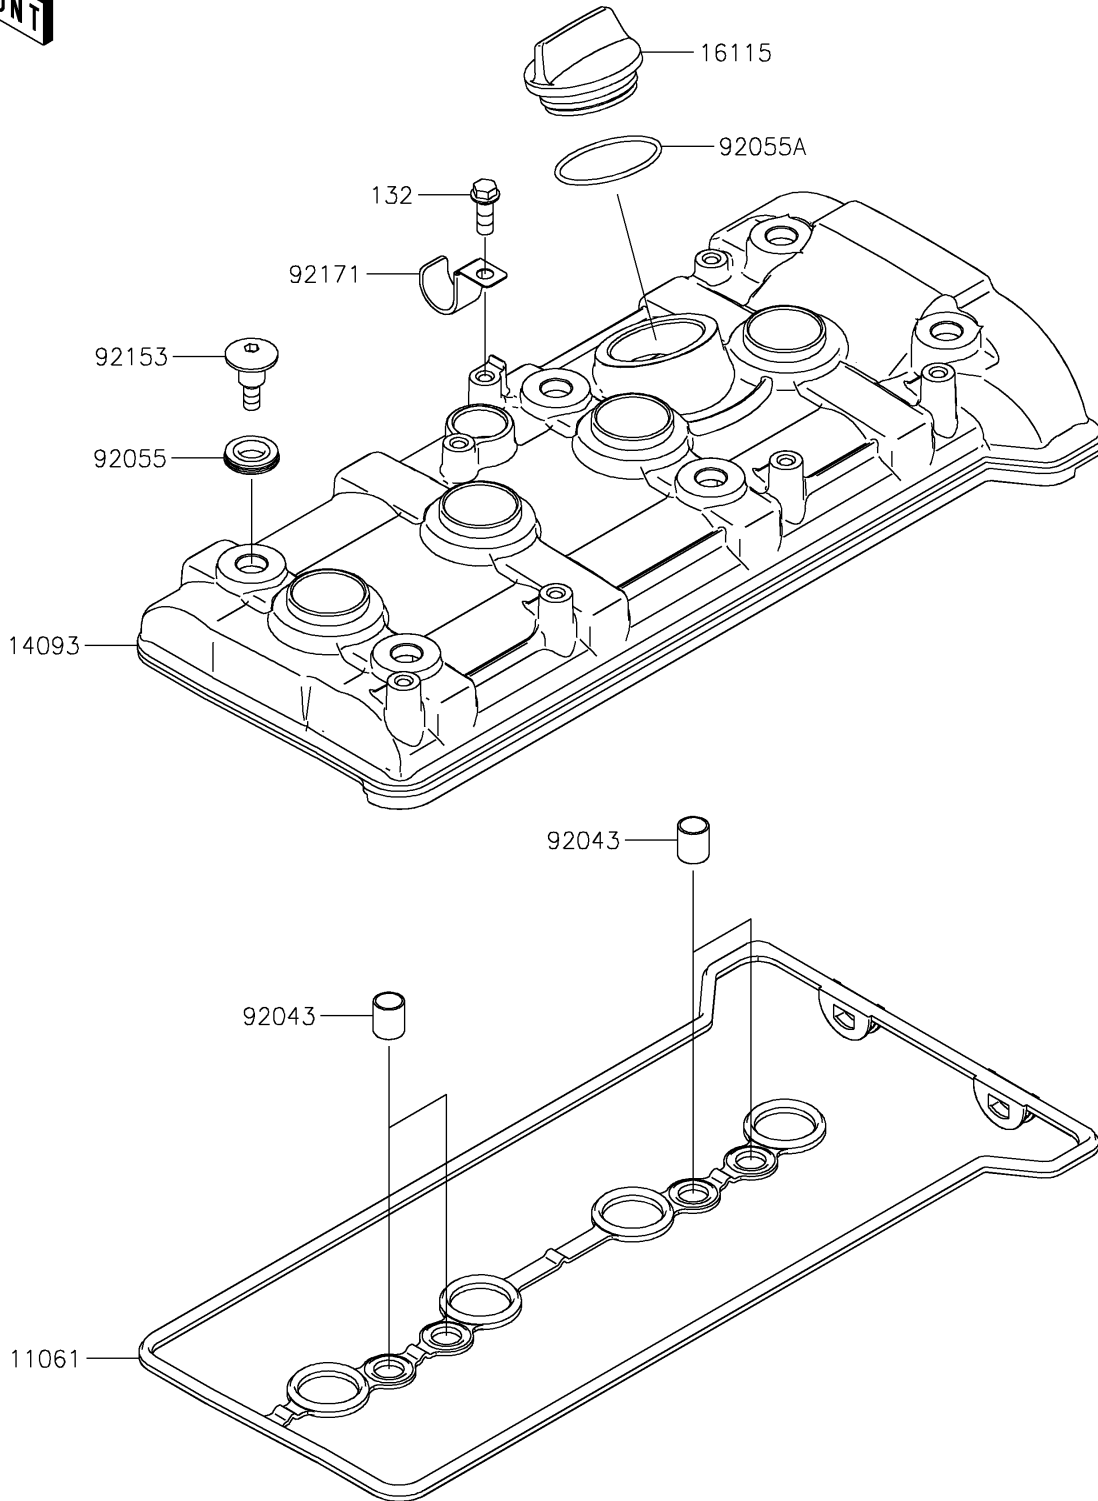

2025 RIDGE® RANCH EDITION PARTS DIAGRAM

Cylinder Head Cover

E1112

2025 RIDGE® RANCH EDITION PARTS LIST

Cylinder Head Cover

ITEM NAME	PART NUMBER	QUANTITY
GASKET,HEAD COVER (Ref # 11061)	11061-1465	1
COVER,HEAD (Ref # 14093)	14093-1433	1
CAP-OIL FILLER (Ref # 16115)	16115-1064	1
PIN,10.1X12X14 (Ref # 92043)	92043-4009	4
RING-O (Ref # 92055)	92055-0187	6
RING-O,38X1.9 (Ref # 92055A)	92055-1295	1
BOLT,SOCKET,6X22.5 (Ref # 92153)	92153-1779	6
CLAMP,L=60 (Ref # 92171)	92171-0652	1
BOLT-FLANGED-SMALL,6X16 (Ref # 132)	132BA0616	1