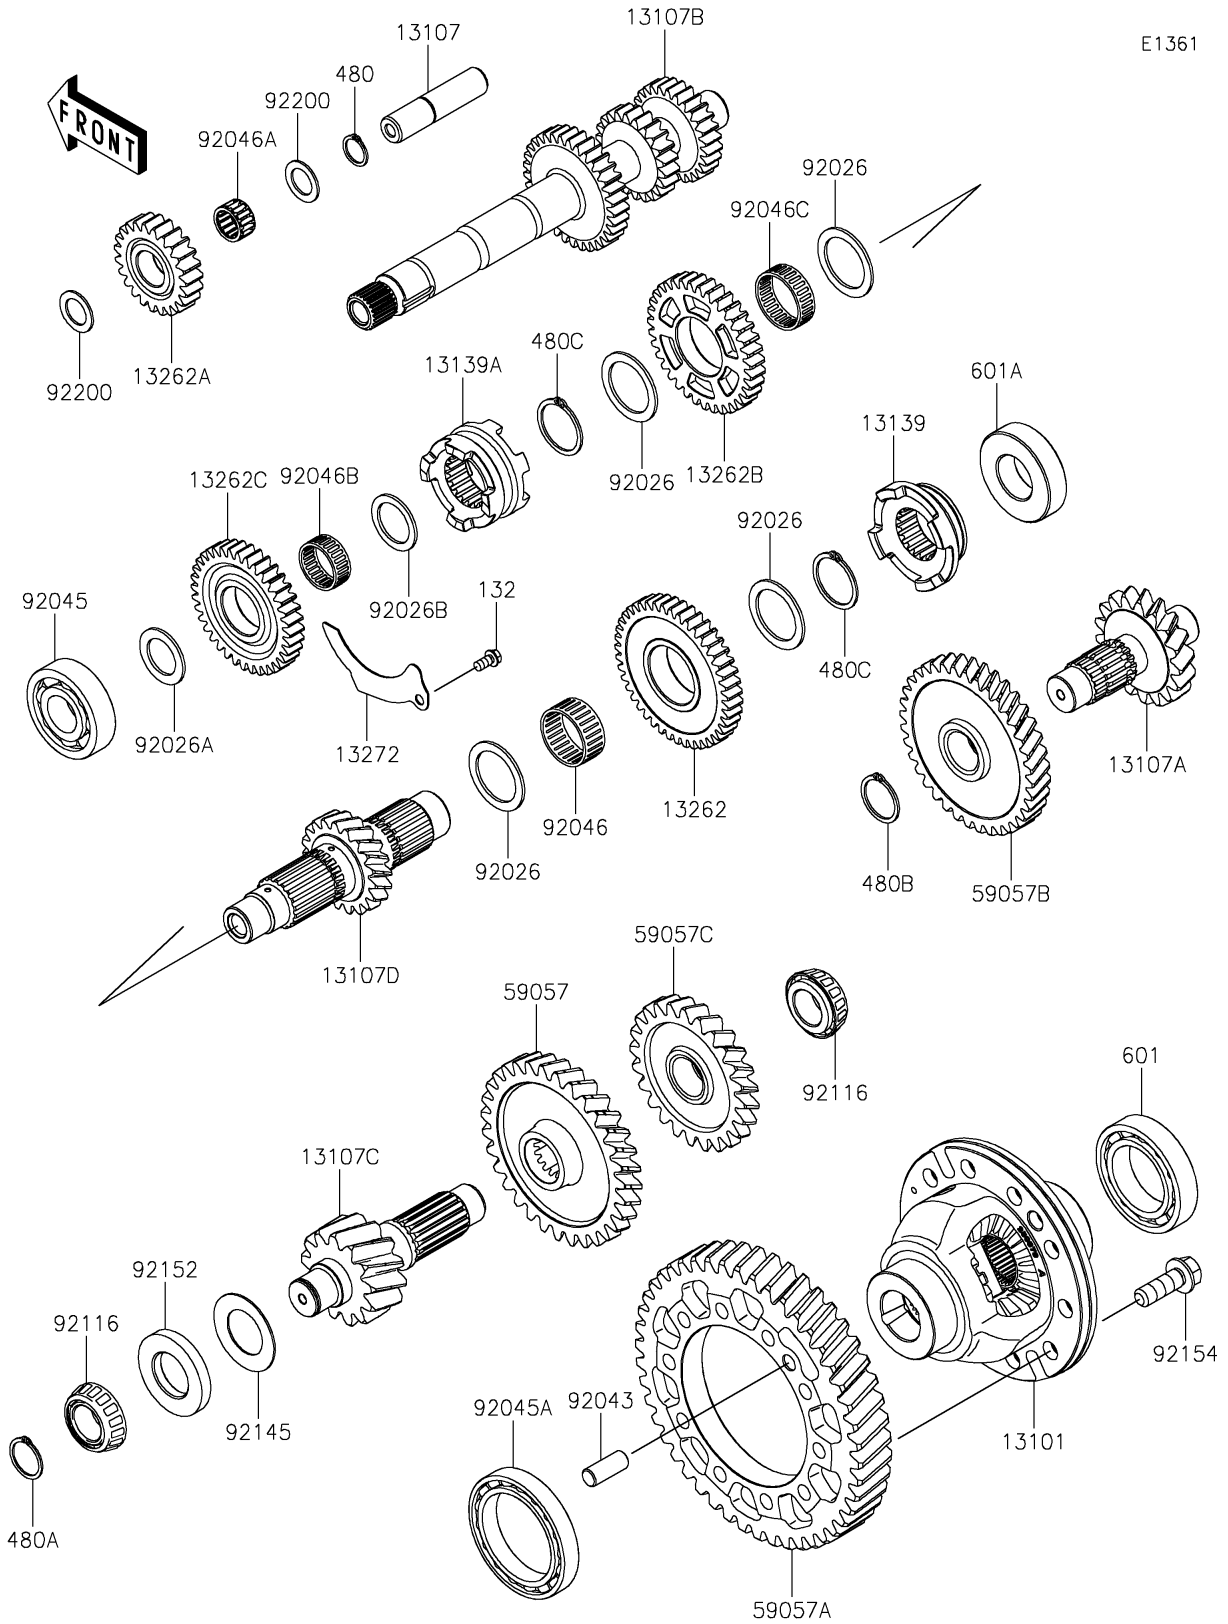

2025 Ridge XR Deluxe HVAC PARTS DIAGRAM

Transmission

E1361

2025 Ridge XR Deluxe HVAC PARTS LIST

Transmission

ITEM NAME	PART NUMBER	QUANTITY
GEAR-ASSY,DIFFERENTIAL (Ref # 13101)	13101-0735	1
SHAFT,REVERSE IDLER (Ref # 13107)	13107-0879	1
SHAFT,3RD,17T (Ref # 13107A)	13107-0965	1
SHAFT,INPUT (Ref # 13107B)	13107-0966	1
SHAFT,4TH,13T (Ref # 13107C)	13107-0967	1
SHAFT,2ND,19T (Ref # 13107D)	13107-0974	1
SHIFTER,LOW,19T (Ref # 13139)	13139-0030	1
SHIFTER,HIGH&REV,19T (Ref # 13139A)	13139-0037	1
GEAR,LOW,43T (Ref # 13262)	13262-1649	1
GEAR,REVERSE IDLER,23T (Ref # 13262A)	13262-1650	1
GEAR,REV,35T (Ref # 13262B)	13262-1651	1
GEAR,HIGH,36T (Ref # 13262C)	13262-1655	1
PLATE,OIL (Ref # 13272)	13272-2570	1
GEAR-HELICAL,31T (Ref # 59057)	59057-0039	1
GEAR-HELICAL,46T (Ref # 59057A)	59057-0040	1
GEAR-HELICAL,36T (Ref # 59057B)	59057-0042	1
GEAR-HELICAL,24T (Ref # 59057C)	59057-0046	1
SPACER,35.2X47X2 (Ref # 92026)	92026-0765	4
SPACER,25.2X38X2 (Ref # 92026A)	92026-0856	1
SPACER,28X38X2 (Ref # 92026B)	92026-1299	1
PIN,DOWEL,12X30 (Ref # 92043)	92043-0789	1
BEARING-BALL,6305RSH2 (Ref # 92045)	92045-0899	1
BEARING-BALL,6912 (Ref # 92045A)	92045-0965	1
BEARING-NEEDLE,35X40X17 (Ref # 92046)	92046-0611	1
BEARING-NEEDLE (Ref # 92046A)	92046-0634	1
BEARING-NEEDLE (Ref # 92046B)	92046-0635	1
BEARING-NEEDLE (Ref # 92046C)	92046-0636	1
BEARING-ROLLER (Ref # 92116)	92116-1053	2
SPRING (Ref # 92145)	92145-1837	1

2025 Ridge XR Deluxe HVAC PARTS LIST

Transmission

ITEM NAME	PART NUMBER	QUANTITY
COLLAR (Ref # 92152)	92152-2526	1
BOLT,12X35 (Ref # 92154)	92154-4495	10
WASHER,18.2X28X1.5 (Ref # 92200)	92200-0716	2
BOLT-FLANGED-SMALL,6X12 (Ref # 132)	132BA0612	1
CIRCLIP-TYPE-C,18MM (Ref # 480)	480J1800	1
CIRCLIP-TYPE-C,25MM (Ref # 480A)	480J2500	1
CIRCLIP (Ref # 480B)	480J2900	1
CIRCLIP (Ref # 480C)	480J3500	2
BEARING-BALL,6012 (Ref # 601)	601A6012	1
BEARING-BALL (Ref # 601A)	601A6206	1