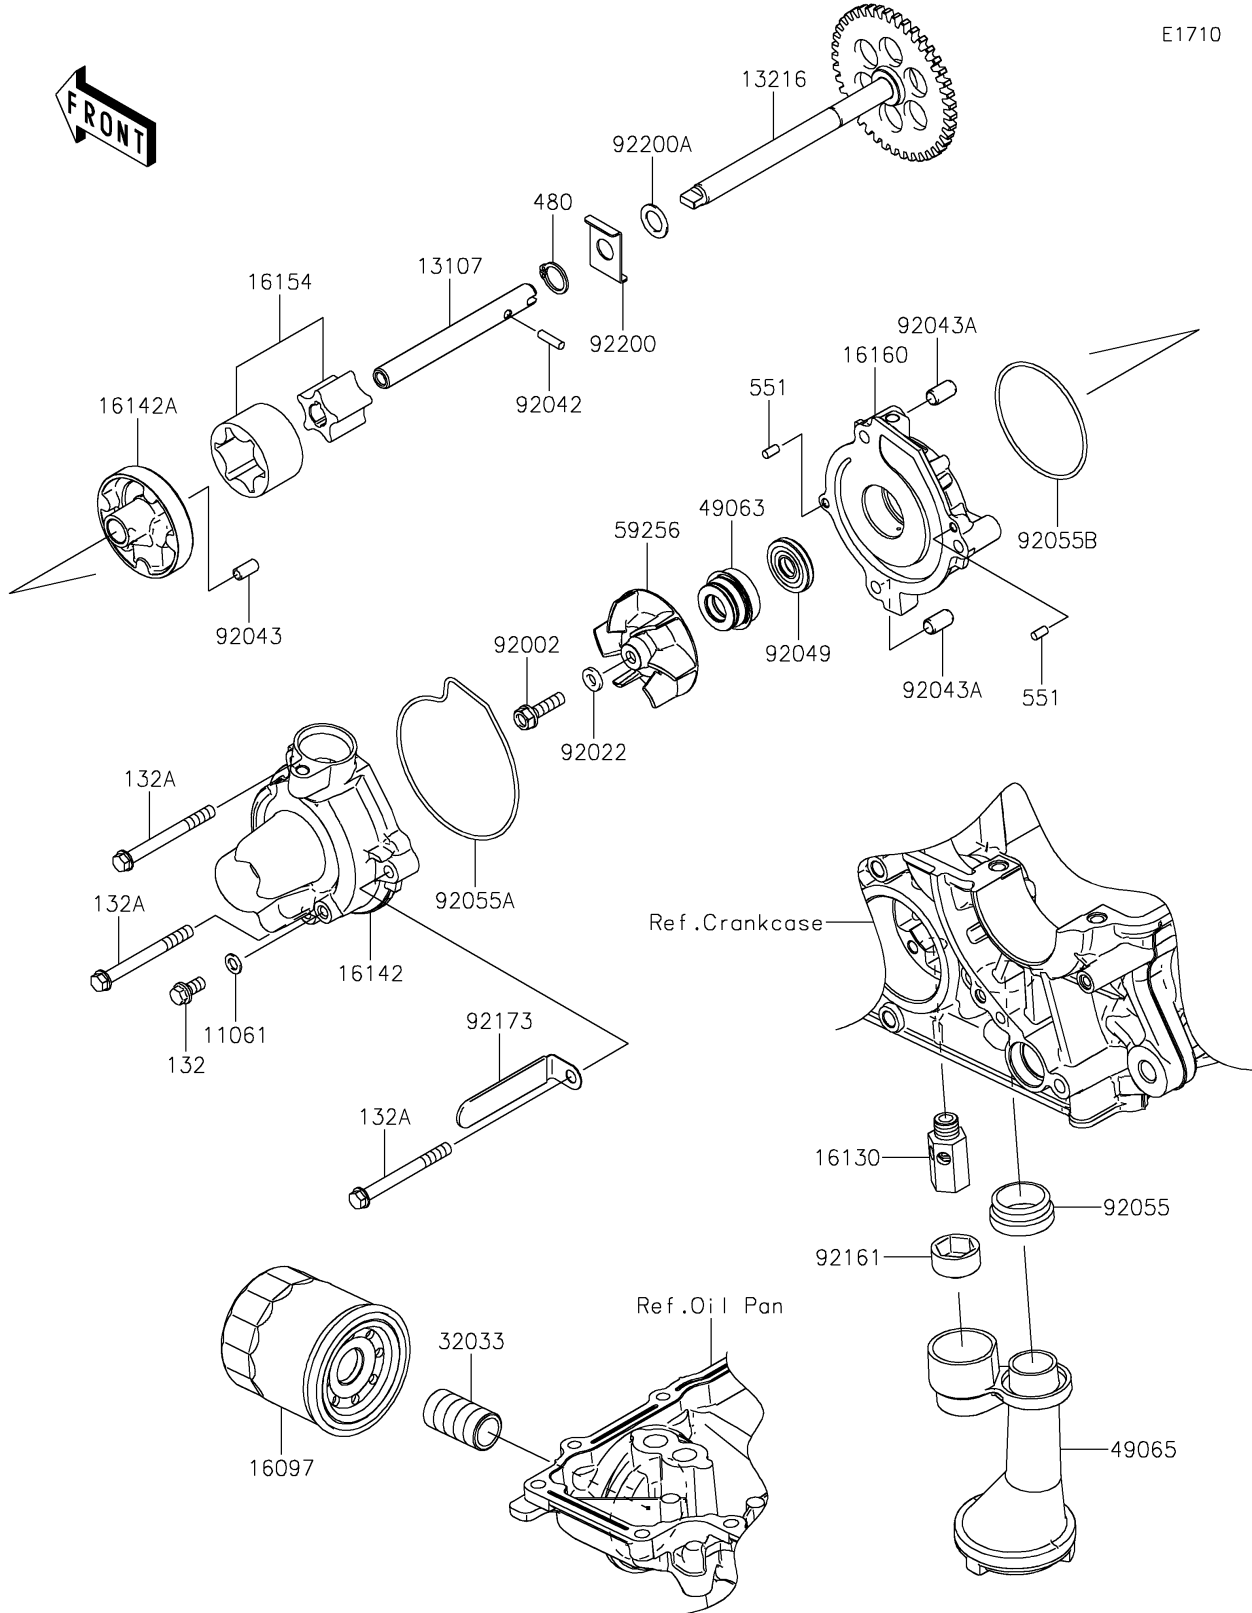

2025 Z900RS ABS PARTS DIAGRAM

Oil Pump/Oil Filter

E1710

2025 Z900RS ABS PARTS LIST

Oil Pump/Oil Filter

ITEM NAME	PART NUMBER	QUANTITY
GASKET (Ref # 11061)	11061-0107	1
SHAFT (Ref # 13107)	13107-0214	1
GEAR-COMP,OIL PUMP,41T (Ref # 13216)	13216-0020	1
FILTER-ASSY-OIL (Ref # 16097)	16097-0008	1
VALVE-ASSY-RELIEF (Ref # 16130)	16130-0013	1
COVER-PUMP (Ref # 16142)	16142-0746	1
COVER-PUMP (Ref # 16142A)	16142-0764	1
ROTOR-PUMP (Ref # 16154)	16154-0708	1
BODY (Ref # 16160)	16160-0796	1
PIPE,OIL FILTER (Ref # 32033)	32033-1535	1
SEAL-MECHANICAL (Ref # 49063)	49063-1055	1
FILTER-OIL (Ref # 49065)	49065-0026	1
IMPELLER (Ref # 59256)	59256-0555	1
BOLT,6X22 (Ref # 92002)	92002-1154	1
WASHER,6.1X12X1 (Ref # 92022)	92022-077	1
PIN,DOWEL,4X13.8 (Ref # 92042)	92042-030	1
PIN,4.2X6X12 (Ref # 92043)	92043-1262	1
PIN,6.2X8X14 (Ref # 92043A)	92043-1263	2
SEAL-OIL (Ref # 92049)	92049-0798	1
RING-O,OIL FILTER (Ref # 92055)	92055-1503	1
RING-O,WATER PUMP COVER (Ref # 92055A)	92055-1571	1
RING-O,59.6X2.4 (Ref # 92055B)	92055-3018	1
DAMPER (Ref # 92161)	92161-0070	1
CLAMP (Ref # 92173)	92173-1201	1
WASHER (Ref # 92200)	92200-0410	1
WASHER (Ref # 92200A)	92200-1009	1
BOLT-FLANGED-SMALL,6X12 (Ref # 132)	132BA0612	1
BOLT-FLANGED-SMALL,6X60 (Ref # 132A)	132BC0660	3
CIRCLIP-TYPE-C,11MM (Ref # 480)	480J1100	1

2025 Z900RS ABS PARTS LIST

Oil Pump/Oil Filter

ITEM NAME	PART NUMBER	QUANTITY
PIN-DOWEL,4X8 (Ref # 551)	551A0408	2