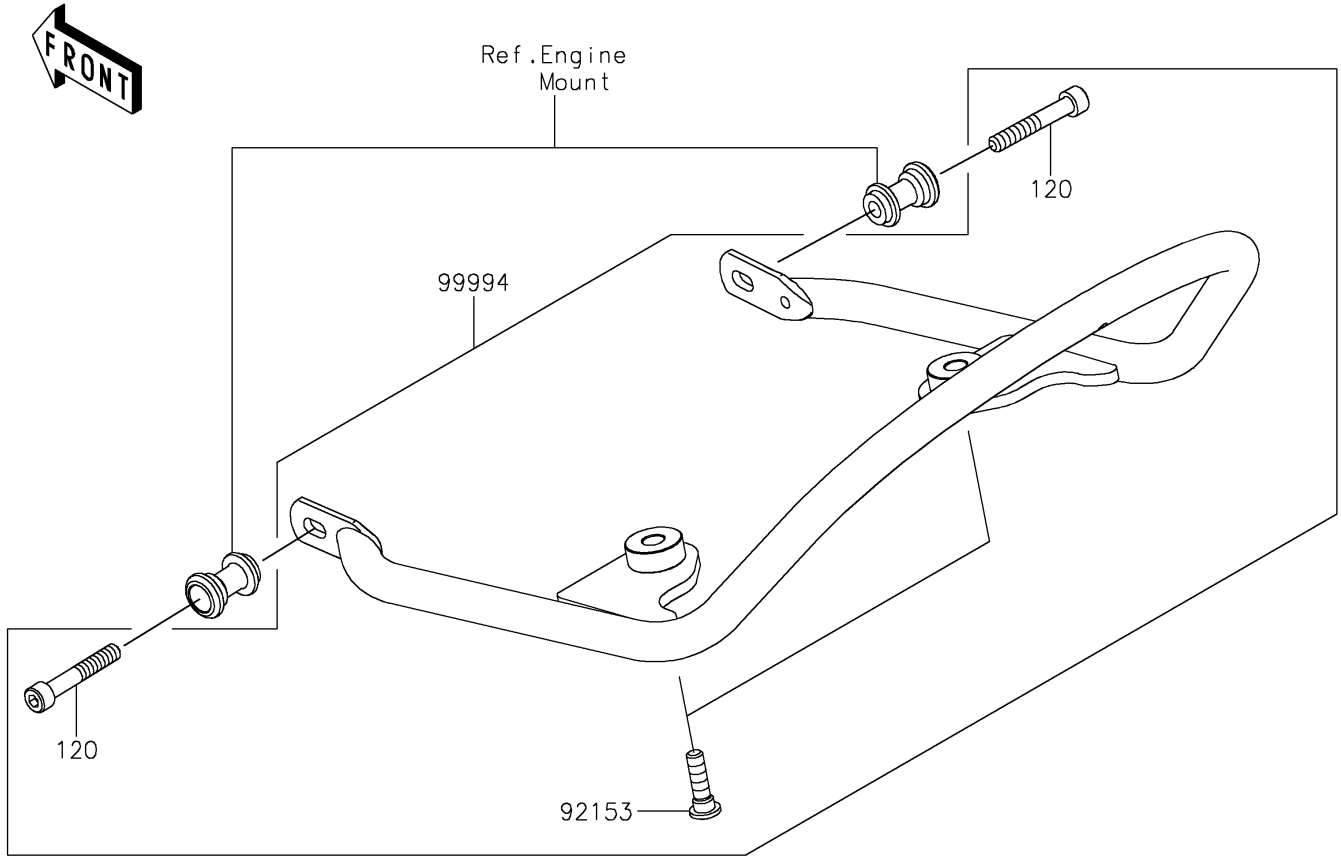

2023 Z900RS CAFE PARTS DIAGRAM

Accessory(Grip)

F2910E

2023 Z900RS CAFE PARTS LIST

Accessory(Grip)

ITEM NAME	PART NUMBER	QUANTITY
BOLT,SOCKET,8X30 (Ref # 92153)	92153-1624	2
KIT-ACCESSORY,GRAB BAR (Ref # 99994)	99994-1936	1
KIT-ACCESSORY,SIDE GRIP (Ref # 99994A)	99994-1937	1
BOLT-SOCKET (Ref # 120)	120CC0845	2