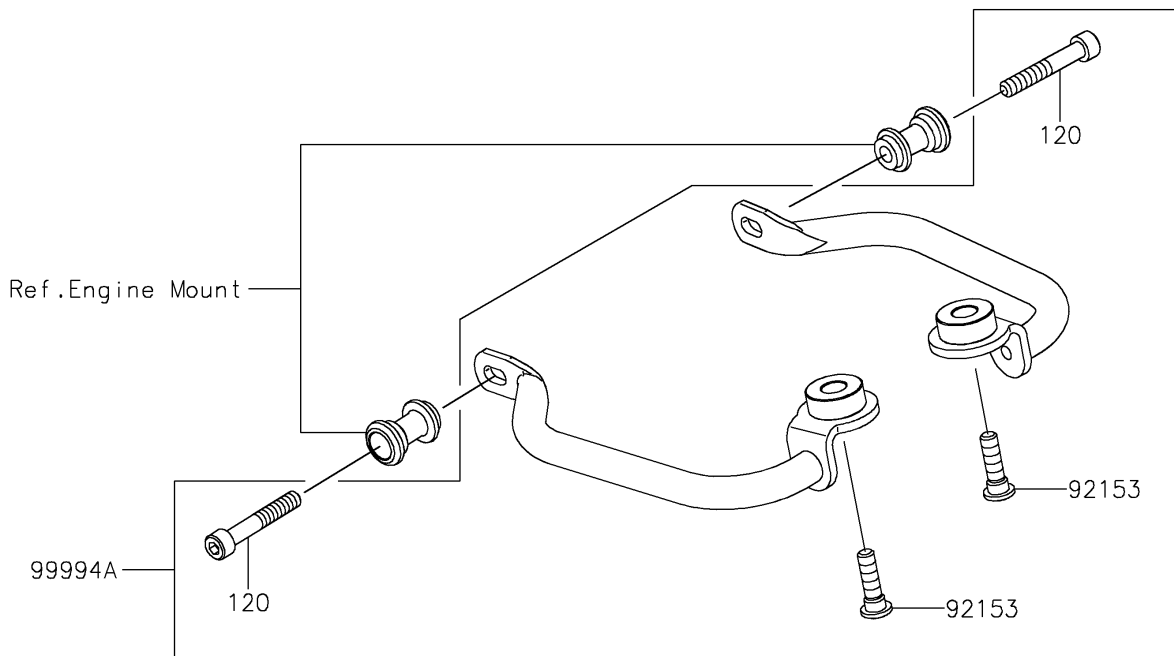

2023 Z900RS CAFE PARTS DIAGRAM

Accessory(Grip)

F2910E

2023 Z900RS CAFE PARTS LIST

Accessory(Grip)

ITEM NAME	PART NUMBER	QUANTITY
BOLT,SOCKET,8X30 (Ref # 92153)	92153-1624	2
KIT-ACCESSORY,GRAB BAR (Ref # 99994)	99994-1936	1
KIT-ACCESSORY,SIDE GRIP (Ref # 99994A)	99994-1937	1
BOLT-SOCKET (Ref # 120)	120CC0845	2