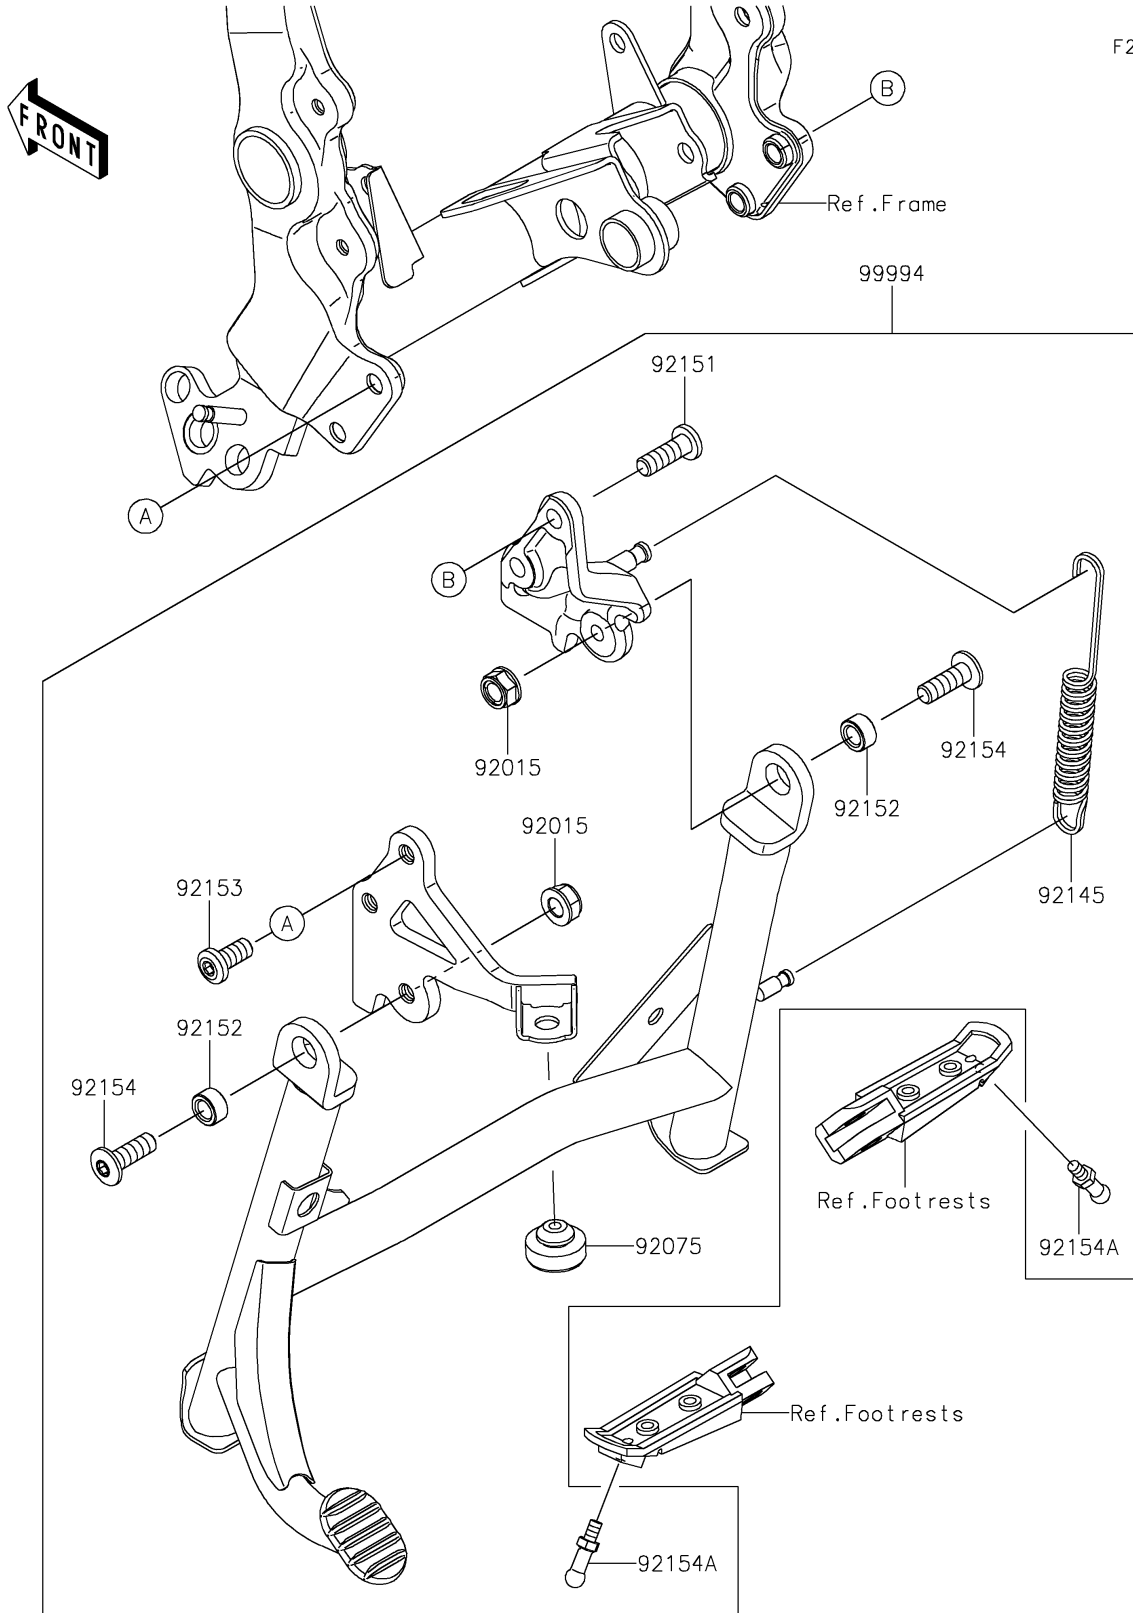

2023 Z900RS CAFE PARTS DIAGRAM

Accessory(Center Stand)

F2910D

2023 Z900RS CAFE PARTS LIST

Accessory(Center Stand)

ITEM NAME	PART NUMBER	QUANTITY
NUT,LOCK,FLANGED,10MM (Ref # 92015)	92015-1717	2
DAMPER (Ref # 92075)	92075-1045	1
SPRING,STAND (Ref # 92145)	92145-0071	1
BOLT,SOCKET,10X30 (Ref # 92151)	92151-1372	2
COLLAR,10X17X9 (Ref # 92152)	92152-1906	2
BOLT,SOCKET,10X22 (Ref # 92153)	92153-1477	2
BOLT,SOCKET,10X30 (Ref # 92154)	92154-1665	2
BOLT,BANK SENSOR (Ref # 92154A)	92154-3985	2
KIT-ACCESSORY,CENTER STAND (Ref # 99994)	99994-1283	1