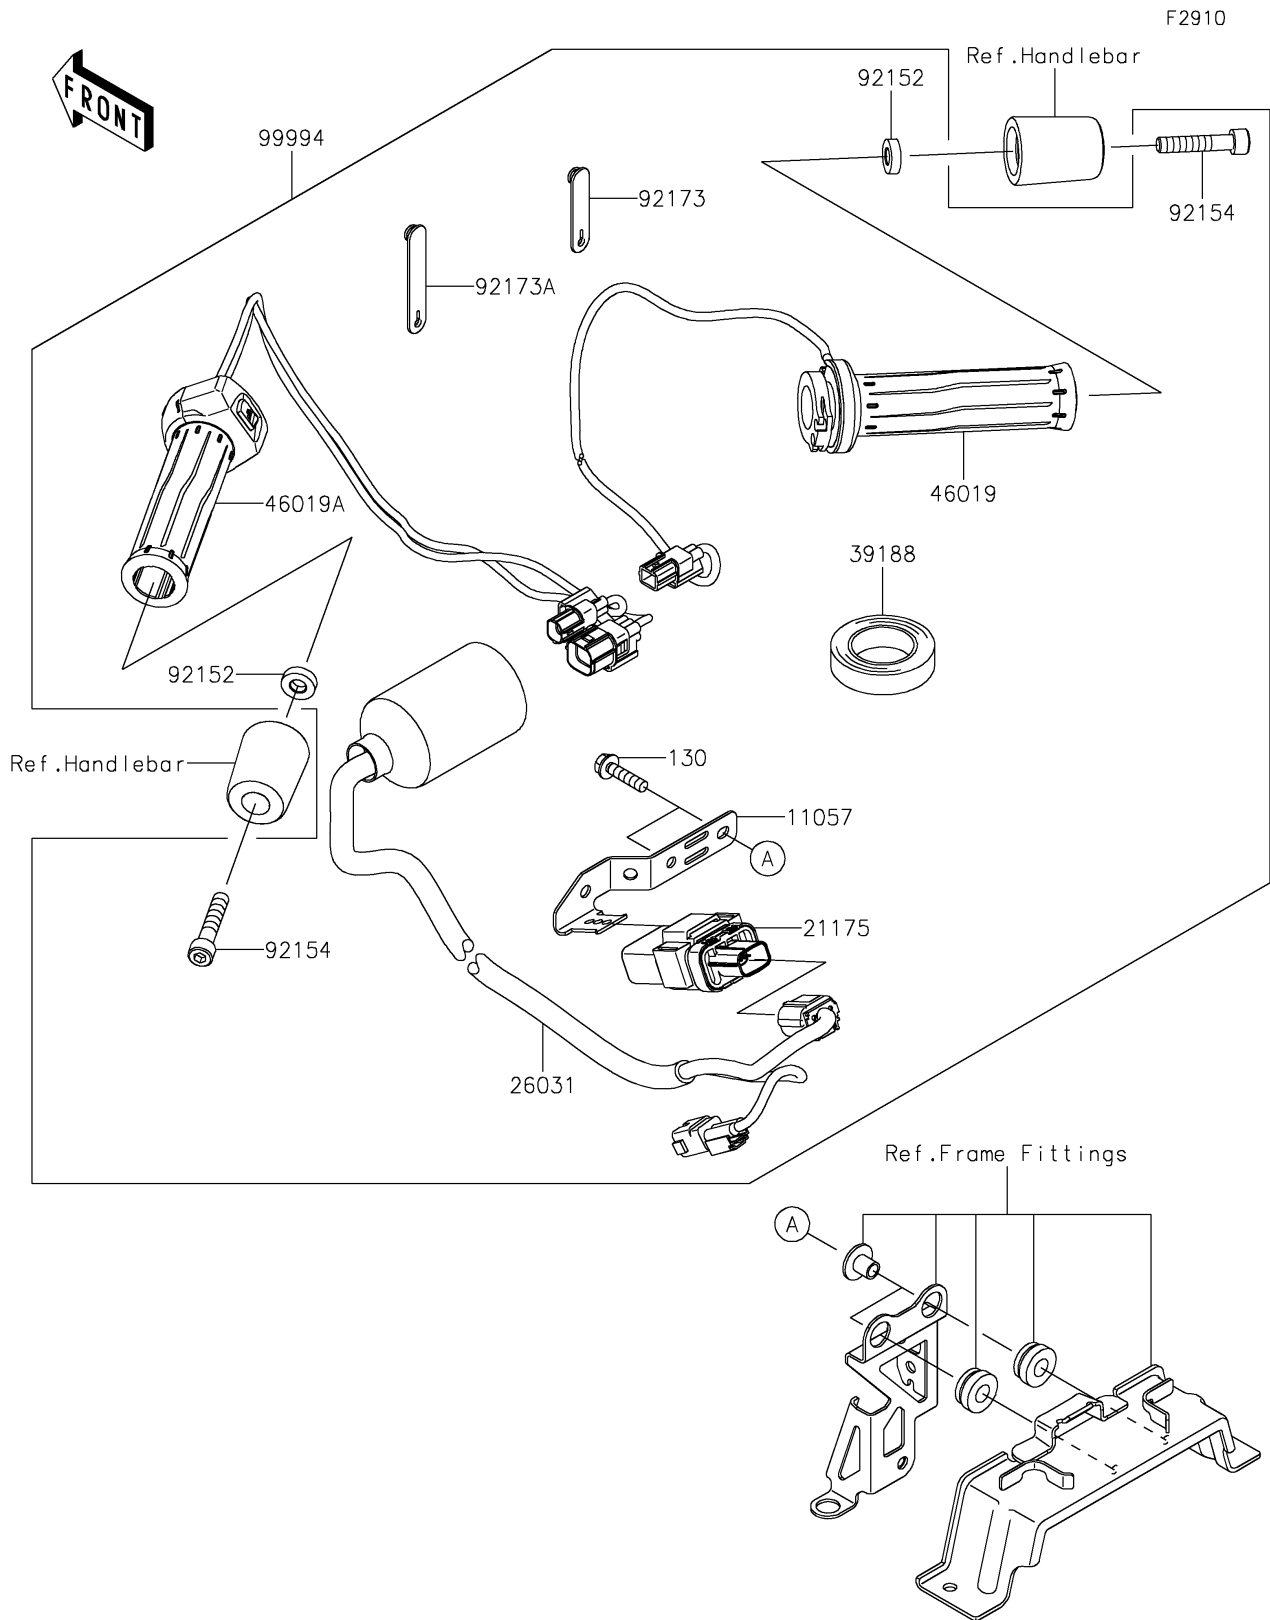

# 2023 Z900RS CAFE PARTS DIAGRAM

Accessory(Grip Heater)

### Accessory(Grip Heater)

ITEM NAME	PART NUMBER	QUANTITY
BRACKET (Ref # 11057)	11057-1455	1
CONTROL UNIT-ELECTRONIC,GH (Ref # 21175)	21175-1329	1
HARNESS,SUB (Ref # 26031)	26031-2364	1
TAPE,HARNESS (Ref # 39188)	39188-0006	1
GRIP-ASSY,THROTTLE,HEATER (Ref # 46019)	46019-0077	1
GRIP-ASSY,HANDLE,LH,HEATER (Ref # 46019A)	46019-0091	1
COLLAR,8.2X18X5 (Ref # 92152)	92152-1848	2
BOLT,SOCKET,8X40 (Ref # 92154)	92154-1001	2
CLAMP,RUBBER PLATE (Ref # 92173)	92173-1229	1
CLAMP (Ref # 92173A)	92173-1526	1
KIT-ACCESSORY,GRIP-HEATER (Ref # 99994)	99994-1335	1
BOLT-FLANGED,6X25 (Ref # 130)	130BA0625	2