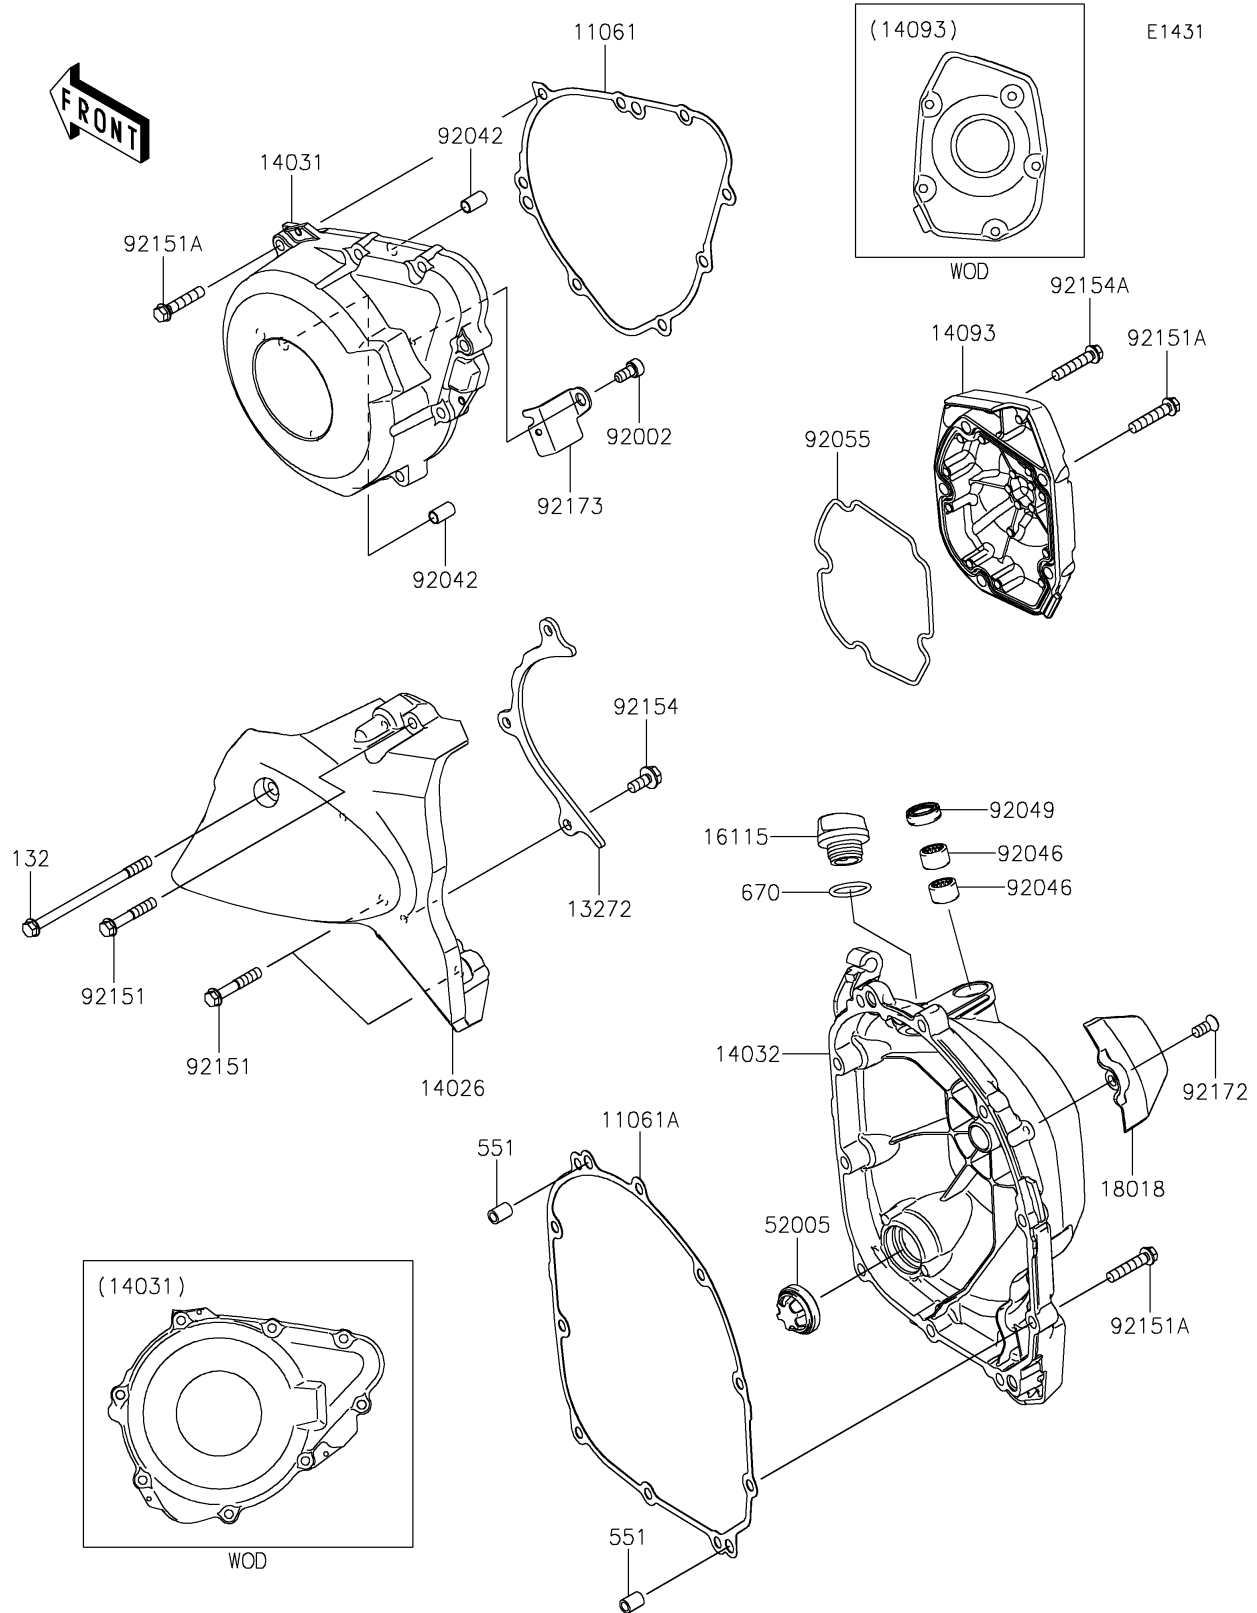

2024 Z900RS CAFE ABS PARTS DIAGRAM

Engine Cover(s)

2024 Z900RS CAFE ABS PARTS LIST

Engine Cover(s)

ITEM NAME	PART NUMBER	QUANTITY
GASKET,GENERATOR COVER (Ref # 11061)	11061-0403	1
GASKET,CLUTCH COVER (Ref # 11061A)	11061-0404	1
PLATE (Ref # 13272)	13272-2349	1
COVER-CHAIN (Ref # 14026)	14026-0138	1
COVER-GENERATOR (Ref # 14031)	14031-0617	1
COVER-CLUTCH (Ref # 14032)	14032-0640	1
COVER,PULSER (Ref # 14093)	14093-0624	1
CAP-OIL FILLER (Ref # 16115)	16115-1053	1
PLATE-HEAT GUARD (Ref # 18018)	18018-0605	1
GAUGE (Ref # 52005)	52005-1120	1
BOLT,SOCKET,6X12 (Ref # 92002)	92002-1796	1
PIN,DOWEL,6.3X8X14 (Ref # 92042)	92042-007	2
BEARING-NEEDLE,HK1210FM (Ref # 92046)	92046-0034	2
SEAL-OIL,CLUTCH RELEASE (Ref # 92049)	92049-1475	1
RING-O,PULSER COVER (Ref # 92055)	92055-0199	1
BOLT,6X35 (Ref # 92151)	92151-1135	3
BOLT,6X30 (Ref # 92151A)	92151-1873	22
BOLT,FLANGED,6X14 (Ref # 92154)	92154-0482	3
BOLT,6X30 (Ref # 92154A)	92154-2652	1
SCREW,TORX,6X14 (Ref # 92172)	92172-0901	1
CLAMP (Ref # 92173)	92173-1321	1
BOLT-FLANGED-SMALL,6X95 (Ref # 132)	132BC0695	1
PIN-DOWEL,8X14 (Ref # 551)	551A0814	2
O RING,20MM (Ref # 670)	670B2020	1