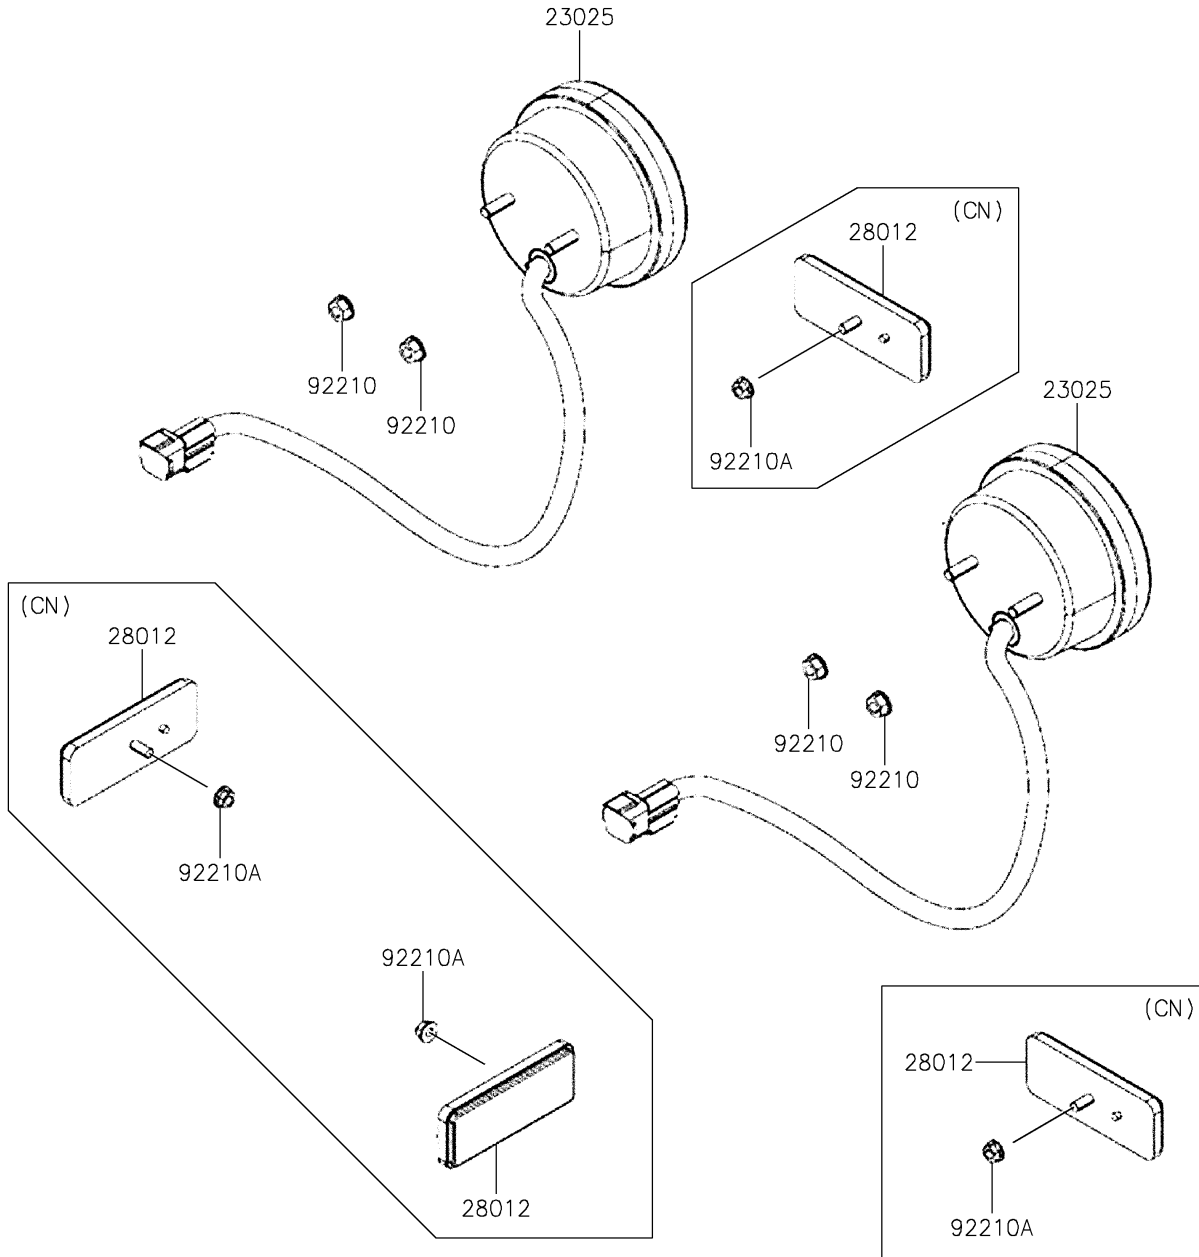

2022 MULE PRO-MX™ PARTS DIAGRAM

Taillight(s)

F2720

2022 MULE PRO-MX™ PARTS LIST

Taillight(s)

ITEM NAME	PART NUMBER	QUANTITY
LAMP-TAIL (Ref # 23025)	23025-Y009	2
NUT,6MM (Ref # 92210)	92210-Y026	4