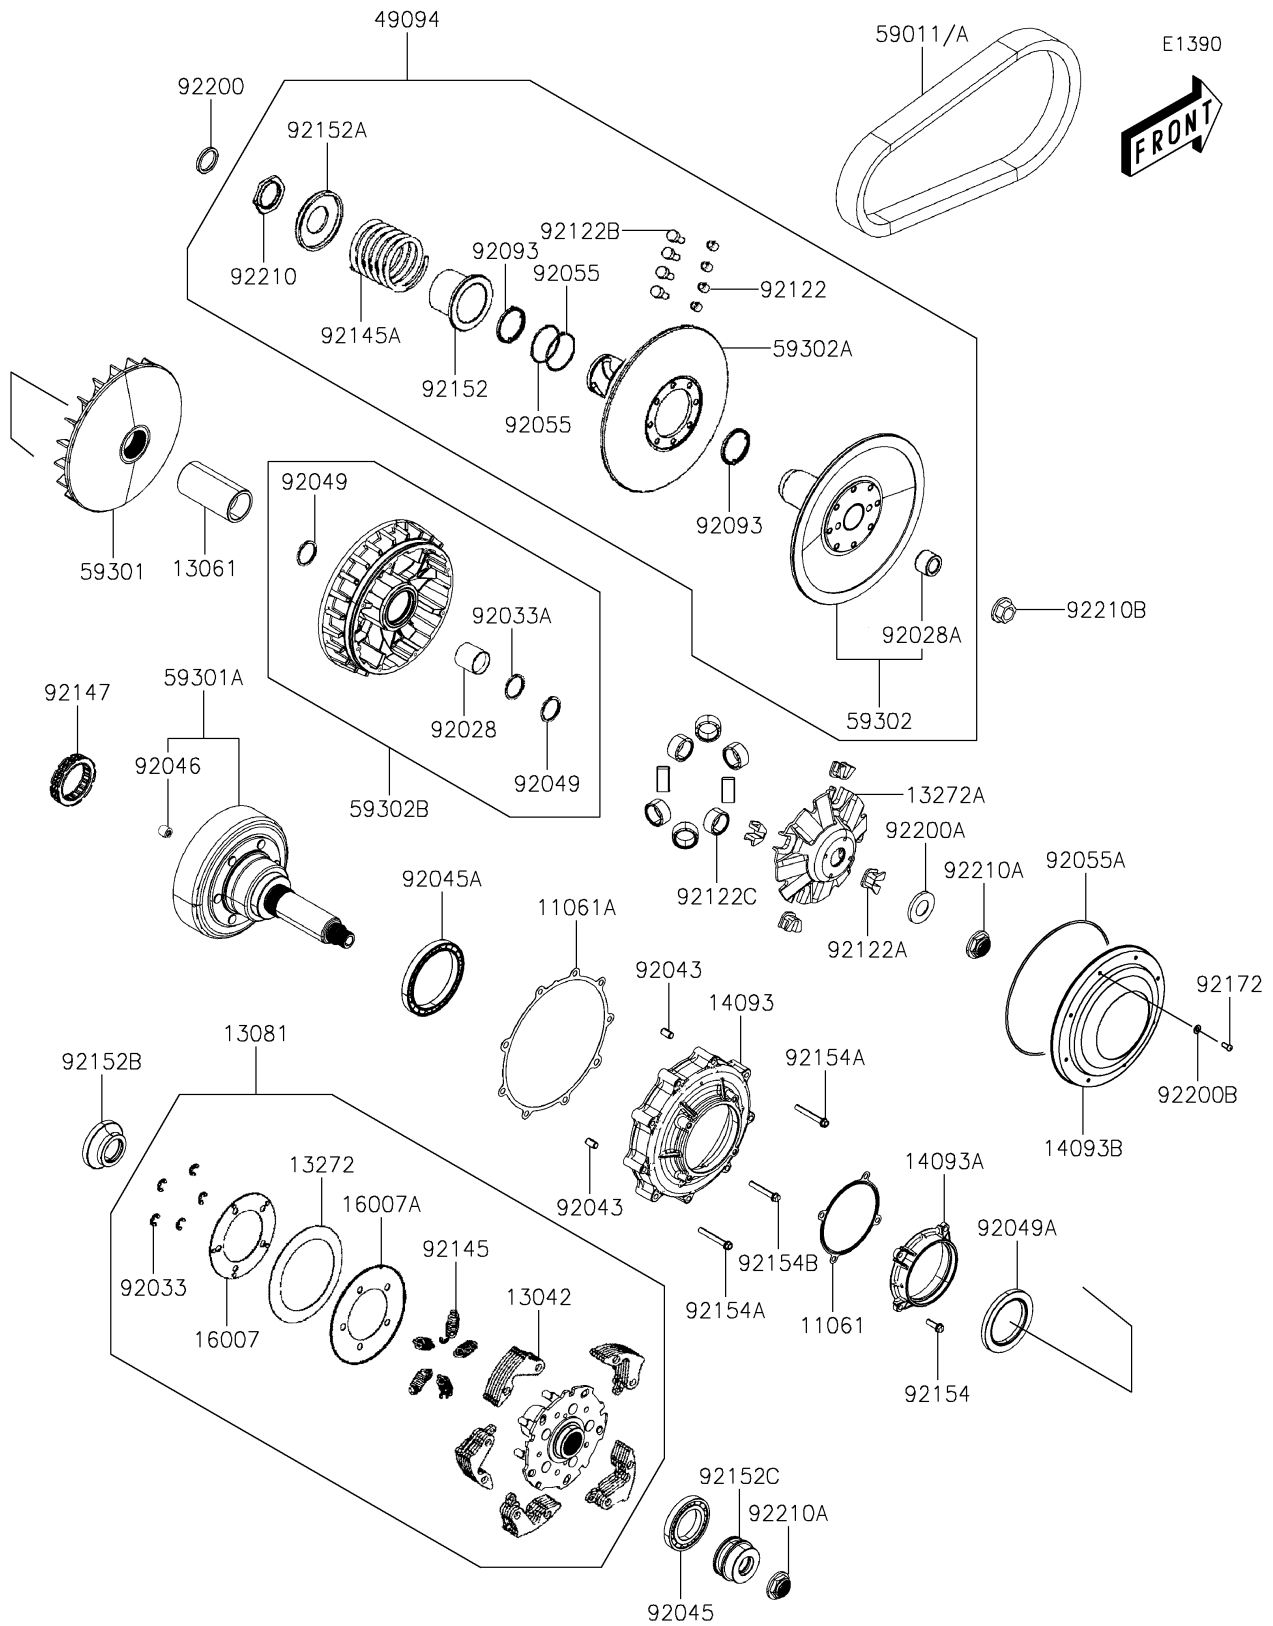

2022 Mule PRO-MX PARTS DIAGRAM

Belt Converter