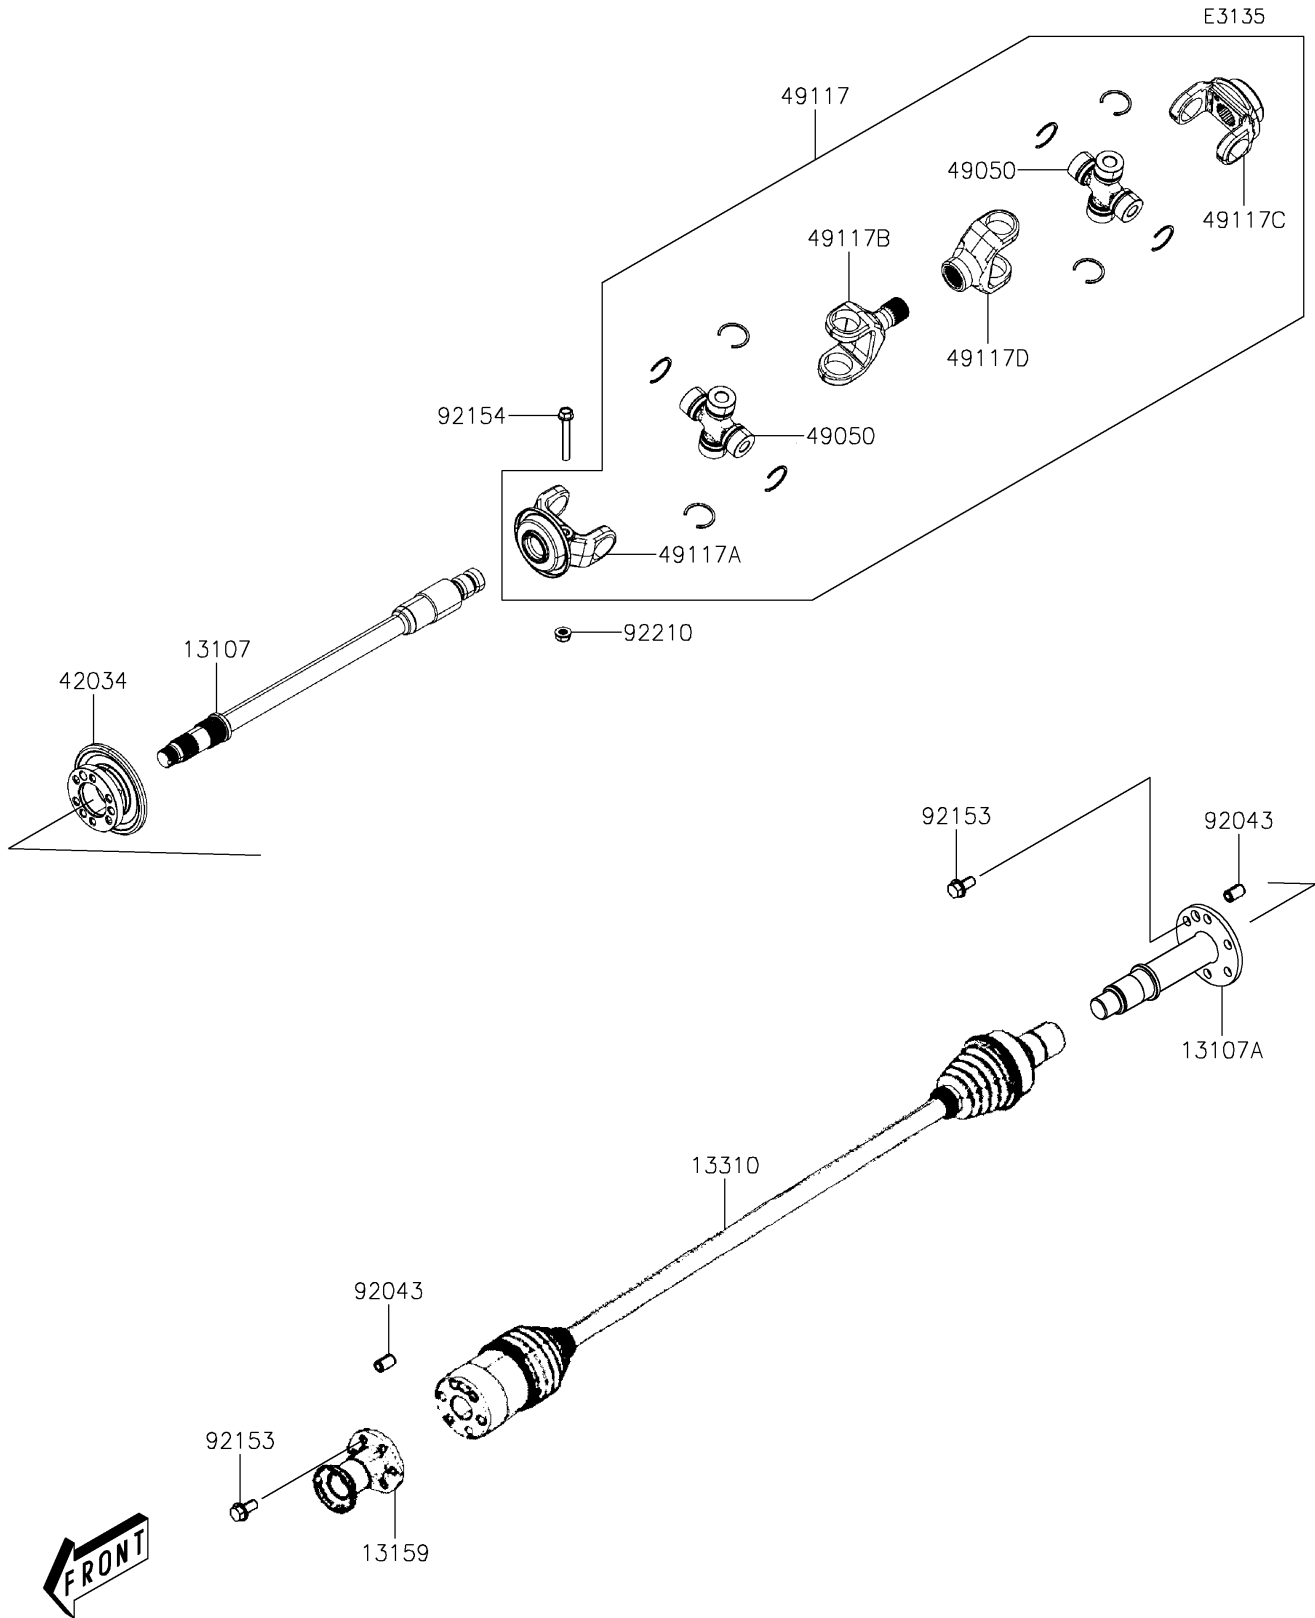

# 2021 MULE PRO-MX™ EPS LE PARTS DIAGRAM

Drive Shaft-Propeller

## 2021 MULE PRO-MX™ EPS LE PARTS LIST

### Drive Shaft-Propeller

ITEM NAME	PART NUMBER	QUANTITY
SHAFT,FINAL (Ref # 13107)	13107-Y027	1
SHAFT (Ref # 13107A)	13107-Y030	1
CONNECTOR,FR PROPELLER SHAFT (Ref # 13159)	13159-Y002	1
SHAFT-ASSY,PROPELLER (Ref # 13310)	13310-Y003	1
COUPLING (Ref # 42034)	42034-Y003	1
SPIDER (Ref # 49050)	49050-Y001	2
YOKE,DRIVE FRONT ASSY (Ref # 49117)	49117-Y001	1
YOKE (Ref # 49117A)	49117-Y002	1
YOKE (Ref # 49117B)	49117-Y003	1
YOKE (Ref # 49117C)	49117-Y004	1
YOKE (Ref # 49117D)	49117-Y005	1
PIN,10X16 (Ref # 92043)	92043-Y046	2
BOLT,FLANGE,8X16 (Ref # 92153)	92153-Y032	12
BOLT,SPECIAL,8X52 (Ref # 92154)	92154-Y168	1
NUT,8MM (Ref # 92210)	92210-Y076	1