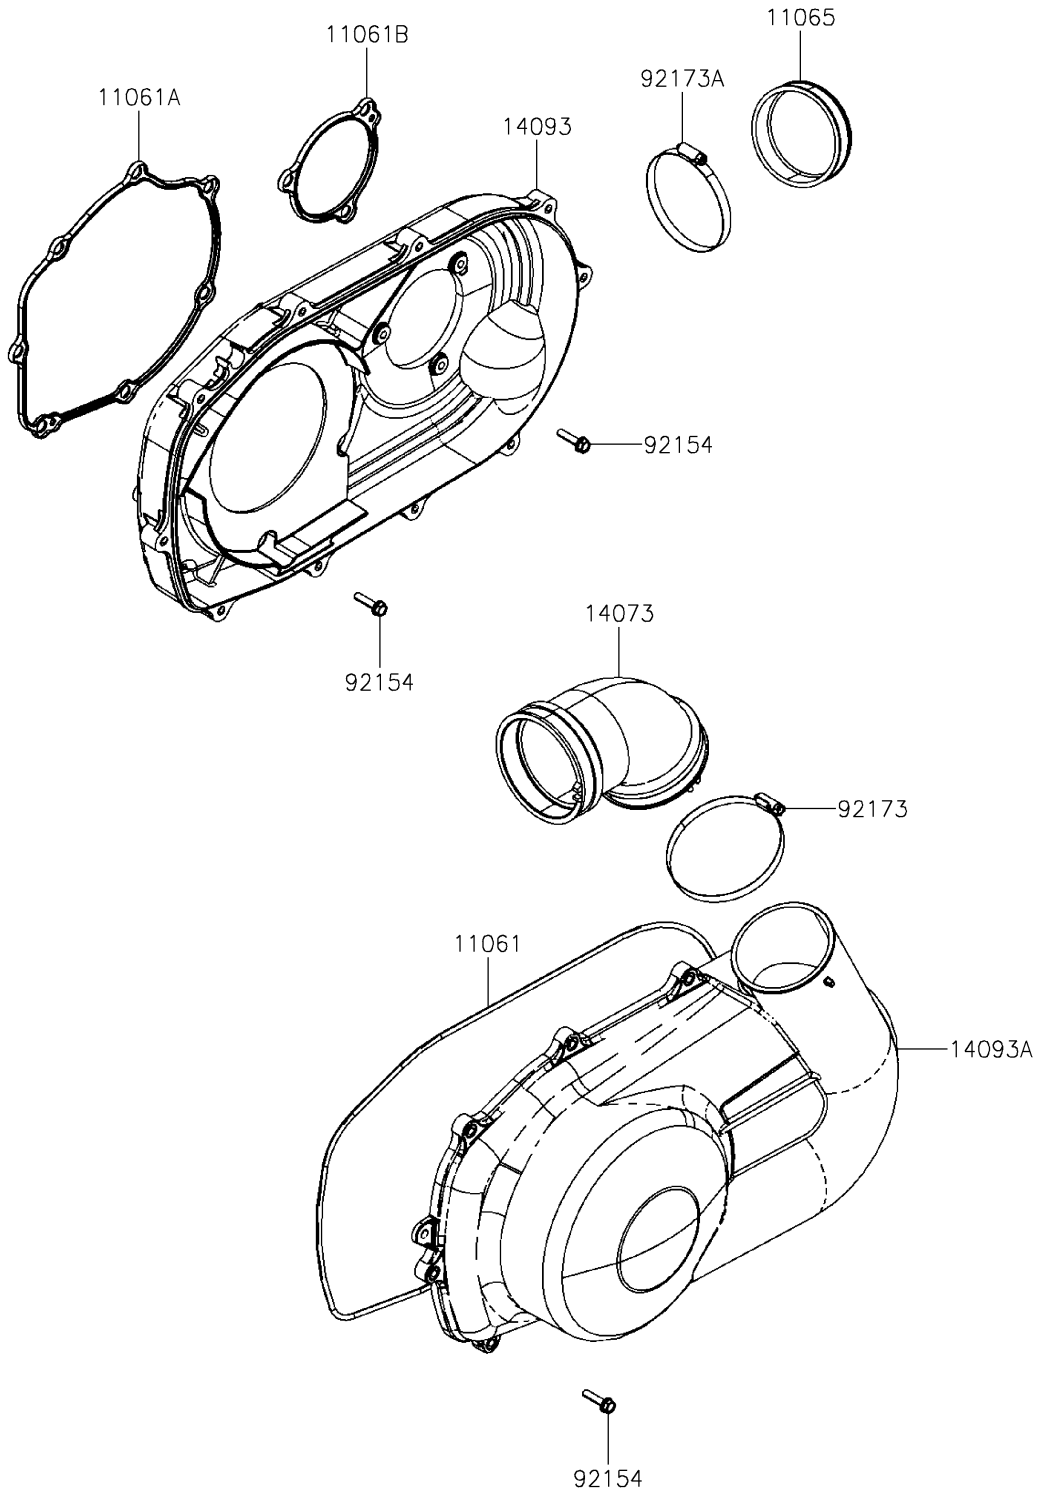

# 2021 MULE PRO-MX™ EPS LE PARTS DIAGRAM

Converter Cover

E1393

## 2021 MULE PRO-MX™ EPS LE PARTS LIST

### Converter Cover

ITEM NAME	PART NUMBER	QUANTITY
GASKET,CRANK CASE COVER,RH (Ref # 11061)	11061-Y056	1
GASKET,CVT CASE,RR (Ref # 11061A)	11061-Y057	1
GASKET,CVT CASE,FR (Ref # 11061B)	11061-Y058	1
CAP,CVT CASE (Ref # 11065)	11065-Y034	1
DUCT,CRANK CASE COVER (Ref # 14073)	14073-Y010	1
COVER,RH (Ref # 14093)	14093-Y001	1
COVER,CRANK CASE,RH (Ref # 14093A)	14093-Y003	1
BOLT,FLANGE,6X25 (Ref # 92154)	92154-Y130	20
CLAMP (Ref # 92173)	92173-Y064	1
CLAMP (Ref # 92173A)	92173-Y066	1