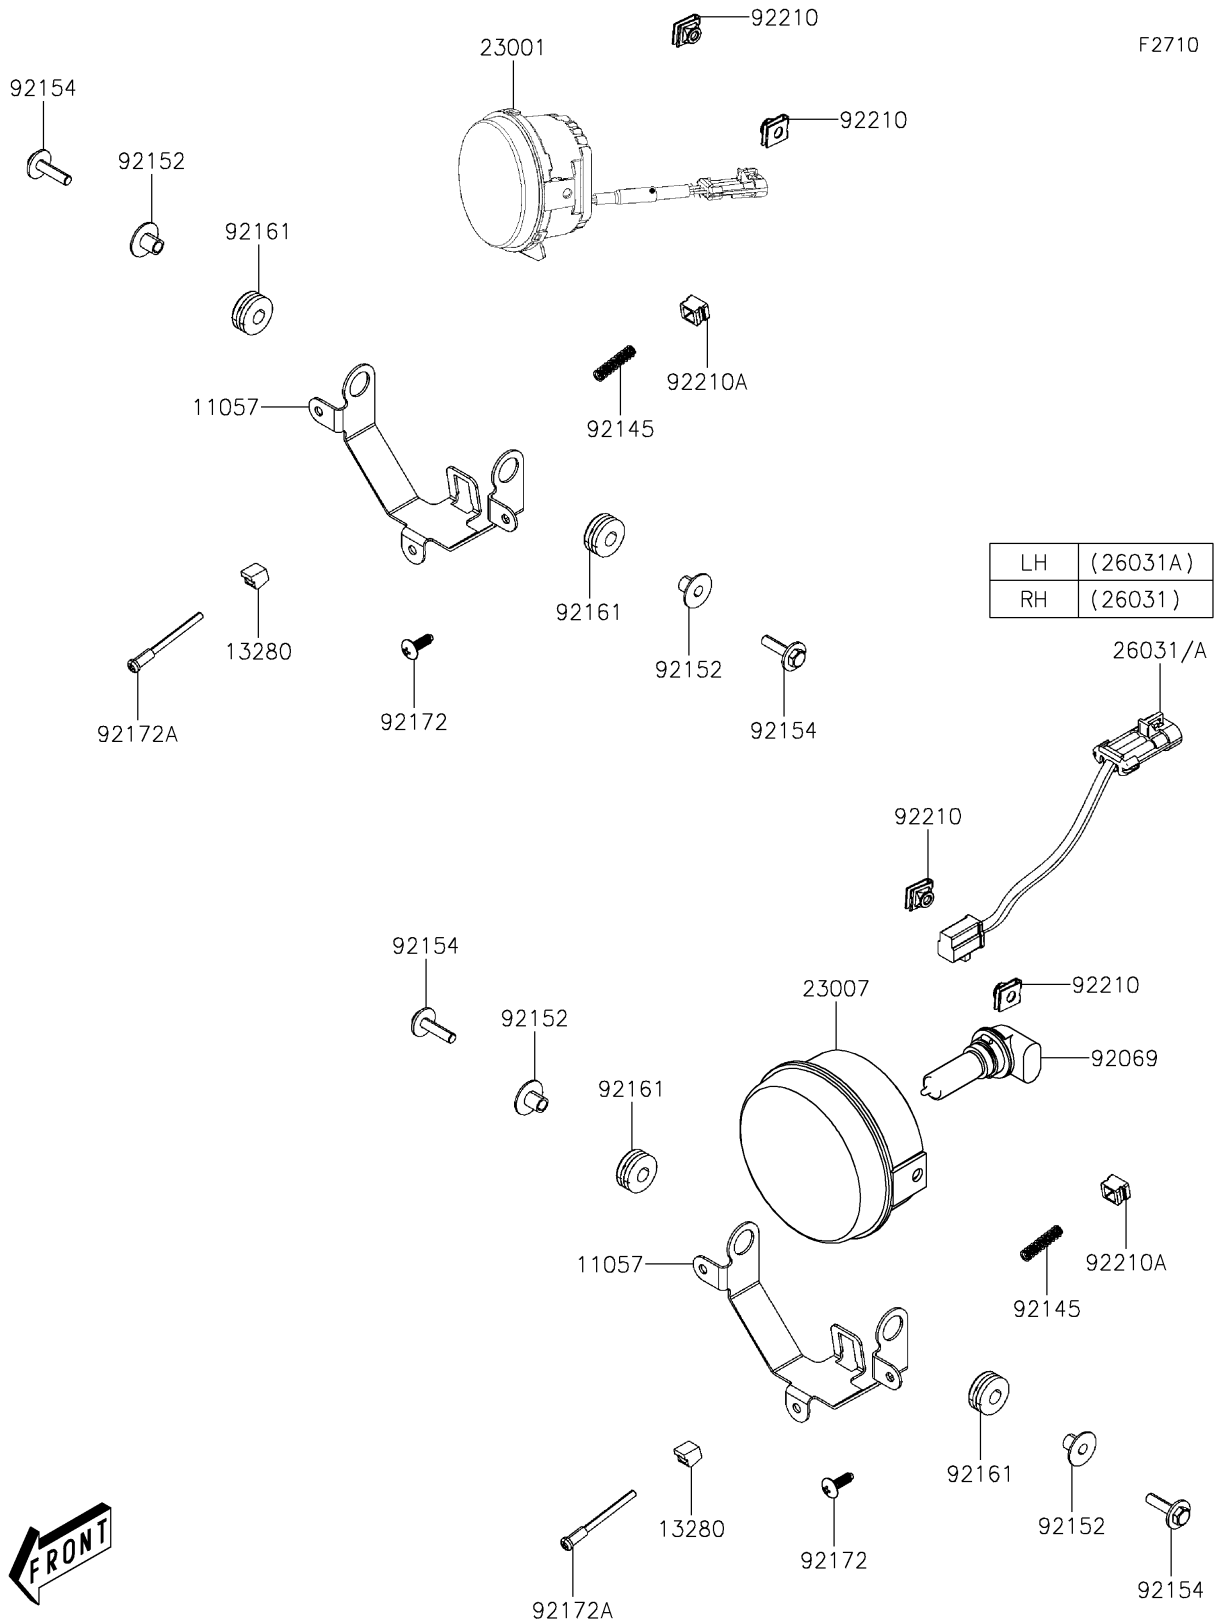

# 2021 MULE PRO-MX™ EPS PARTS DIAGRAM

Headlight(s)

## 2021 MULE PRO-MX™ EPS PARTS LIST

### Headlight(s)

ITEM NAME	PART NUMBER	QUANTITY
BRACKET,HEAD LIGHT (Ref # 11057)	11057-Y004	4
HOLDER,ADJUSTER LIGHT (Ref # 13280)	13280-Y019	4
LAMP-ASSY-HEAD,LED (Ref # 23001)	23001-Y001	2
LENS-COMP,HEAD LAMP (Ref # 23007)	23007-0096	2
HARNESS,SUB,HEAD LIGHT,RH (Ref # 26031)	26031-Y018	1
HARNESS,SUB,HEAD LIGHT,LH (Ref # 26031A)	26031-Y019	1
BULB,12V 35/35W (Ref # 92069)	92069-0019	2
SPRING,ADJUSTER LIGHT (Ref # 92145)	92145-Y062	4
COLLAR,HEAD LIGHT (Ref # 92152)	92152-Y064	8
BOLT,6X25 (Ref # 92154)	92154-Y099	8
DAMPER (Ref # 92161)	92161-Y043	8
SCREW,TAPPING,5X16 (Ref # 92172)	92172-Y020	12
SCREW,PAN,4X58 (Ref # 92172A)	92172-Y080	4
NUT,6MM (Ref # 92210)	92210-Y089	8
NUT,4MM (Ref # 92210A)	92210-Y095	4