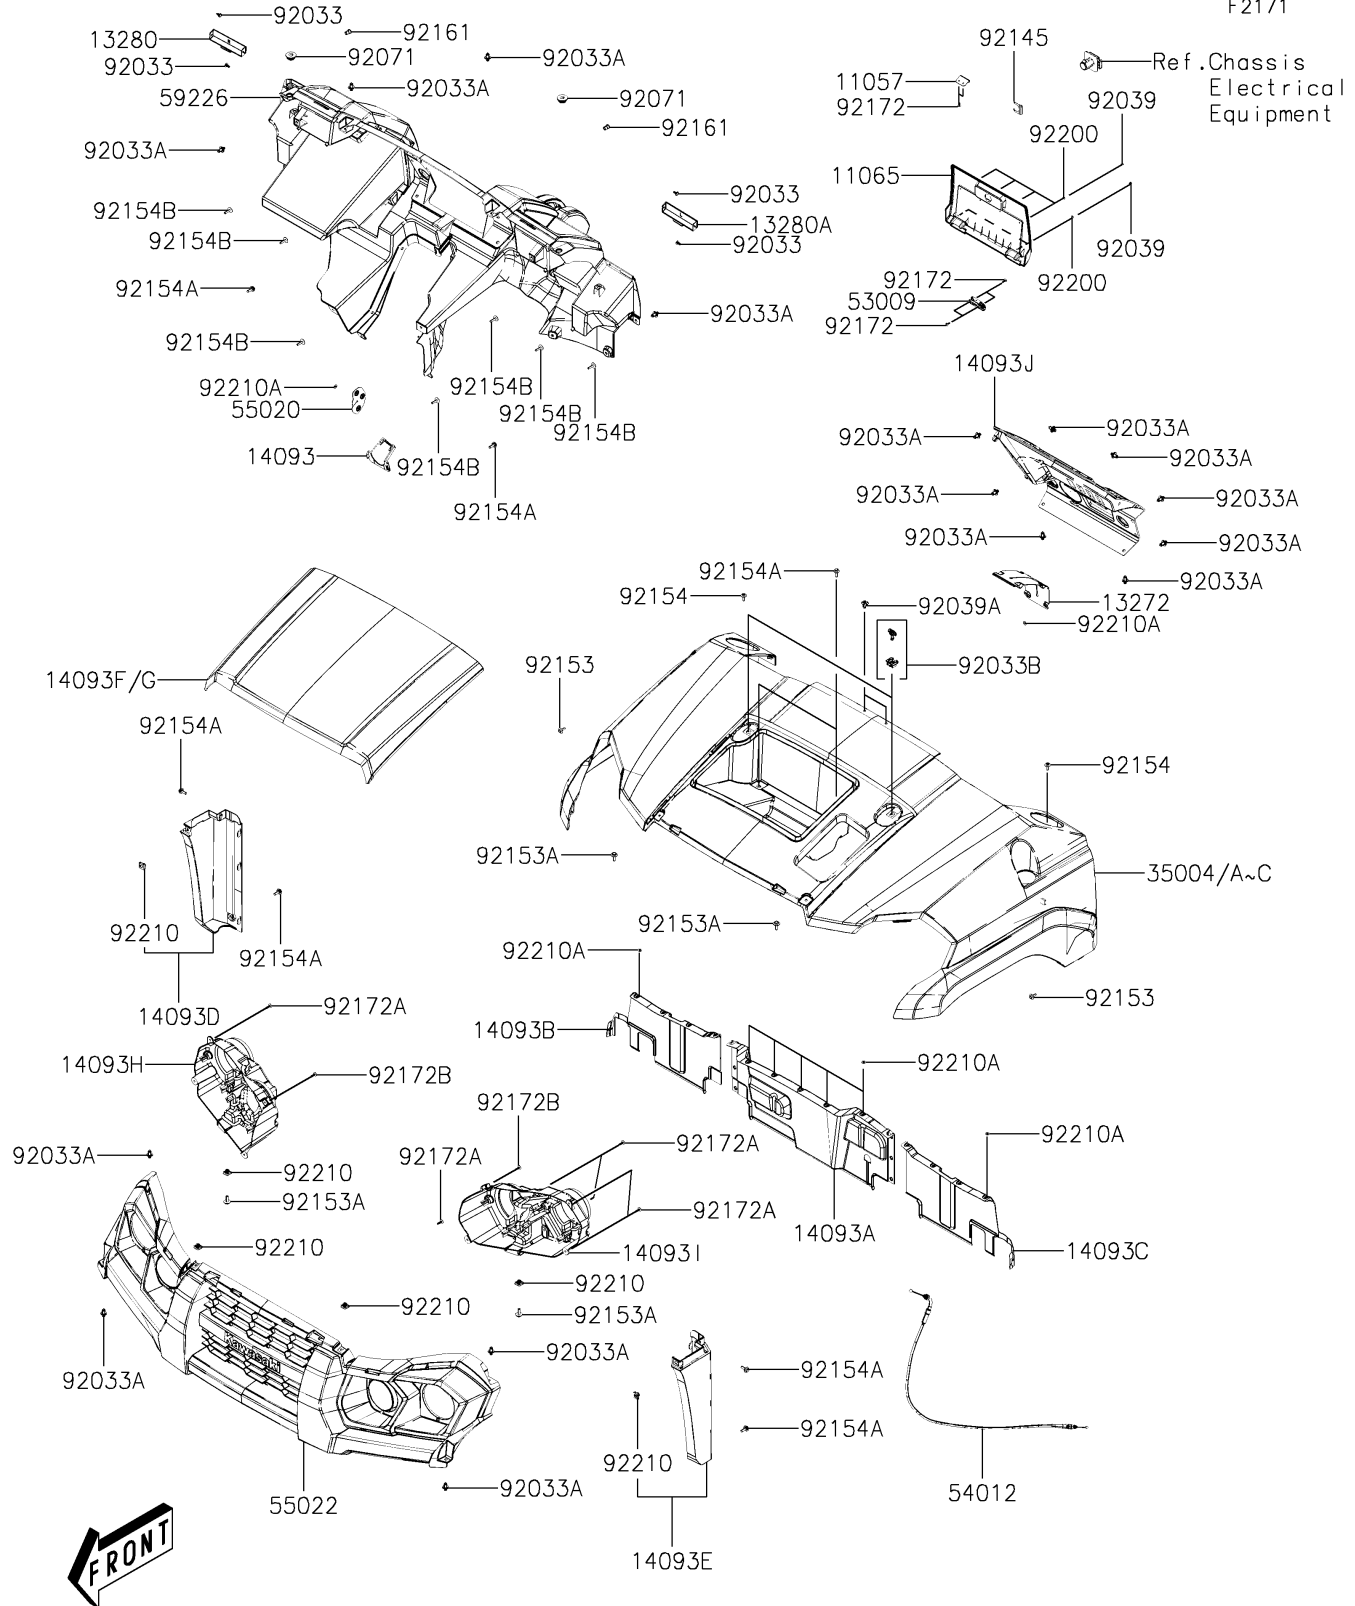

# 2021 MULE PRO-MX™ EPS PARTS DIAGRAM

## Front Fender(s)

F2171

### Front Fender(s)

ITEM NAME	PART NUMBER	QUANTITY
RIVET (Ref # 92039A)	92039-Y006	2
GROMMET (Ref # 92071)	92071-Y005	2
SPRING,SET (Ref # 92145)	92145-Y067	1
BOLT,5X16 (Ref # 92153)	92153-Y013	2
BOLT,6X20 (Ref # 92153A)	92153-Y019	4
BOLT,5X16 (Ref # 92154)	92154-Y030	2
BOLT,6X18 (Ref # 92154A)	92154-Y177	8
BOLT,5X22 (Ref # 92154B)	92154-Y186	7
DAMPER (Ref # 92161)	92161-Y054	2
SCREW,4X12 (Ref # 92172)	92172-Y019	10
SCREW,TAPPING,5X16 (Ref # 92172A)	92172-Y020	10
SCREW,TAPPING,5X12 (Ref # 92172B)	92172-Y038	2
WASHER,3MM (Ref # 92200)	92200-Y017	6
NUT,6MM (Ref # 92210)	92210-Y011	6
NUT (Ref # 92210A)	92210-Y080	24