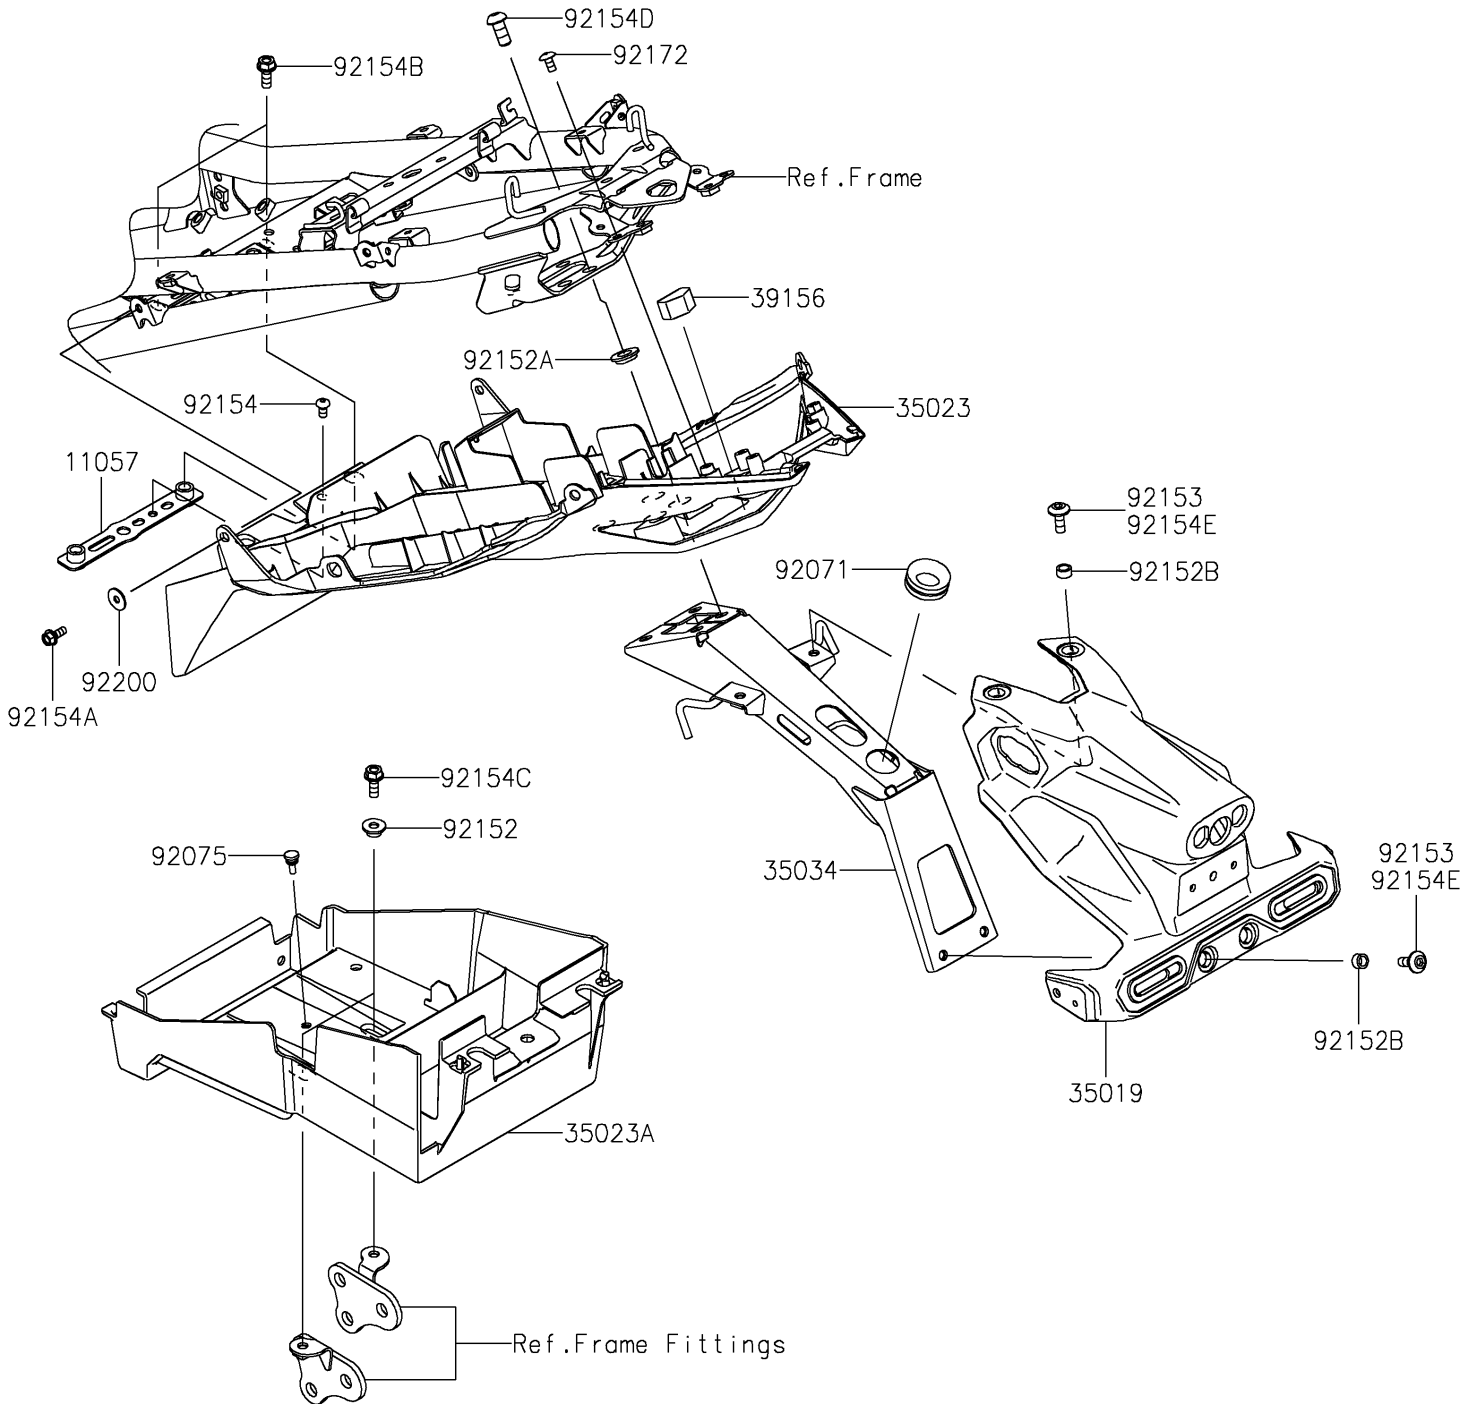

2021 Z400 ABS PARTS DIAGRAM

Rear Fender(s)

F2172

2021 Z400 ABS PARTS LIST

Rear Fender(s)

ITEM NAME	PART NUMBER	QUANTITY
BRACKET (Ref # 11057)	11057-1191	1
FLAP (Ref # 35019)	35019-0639	1
FENDER-REAR (Ref # 35023)	35023-0436	1
FENDER-REAR (Ref # 35023A)	35023-0438	1
REINFORCE (Ref # 35034)	35034-0601	1
PAD,16X24X13 (Ref # 39156)	39156-2379	1
GROMMET (Ref # 92071)	92071-0709	1
DAMPER,6X10X15 (Ref # 92075)	92075-1808	1
COLLAR,6.5X10X6.4 (Ref # 92152)	92152-2287	2
COLLAR,10X20X4.5 (Ref # 92152A)	92152-2392	4
COLLAR,6.8X10X5.4 (Ref # 92152B)	92152-2393	4
BOLT,SOCKET,6X16 (Ref # 92153)	92153-1526	4
BOLT,SOCKET,5X10 (Ref # 92154)	92154-1547	1
BOLT,FLANGED,5X12 (Ref # 92154A)	92154-2893	2
BOLT,FLANGED,6X16 (Ref # 92154B)	92154-2895	2
BOLT,FLANGED,6X16 (Ref # 92154C)	92154-2900	2
BOLT,SOCKET,8X18 (Ref # 92154D)	92154-3739	4
SCREW,TAPPING,5X10 (Ref # 92172)	92172-0262	2
WASHER,5.2X16X1.2 (Ref # 92200)	92200-0583	2