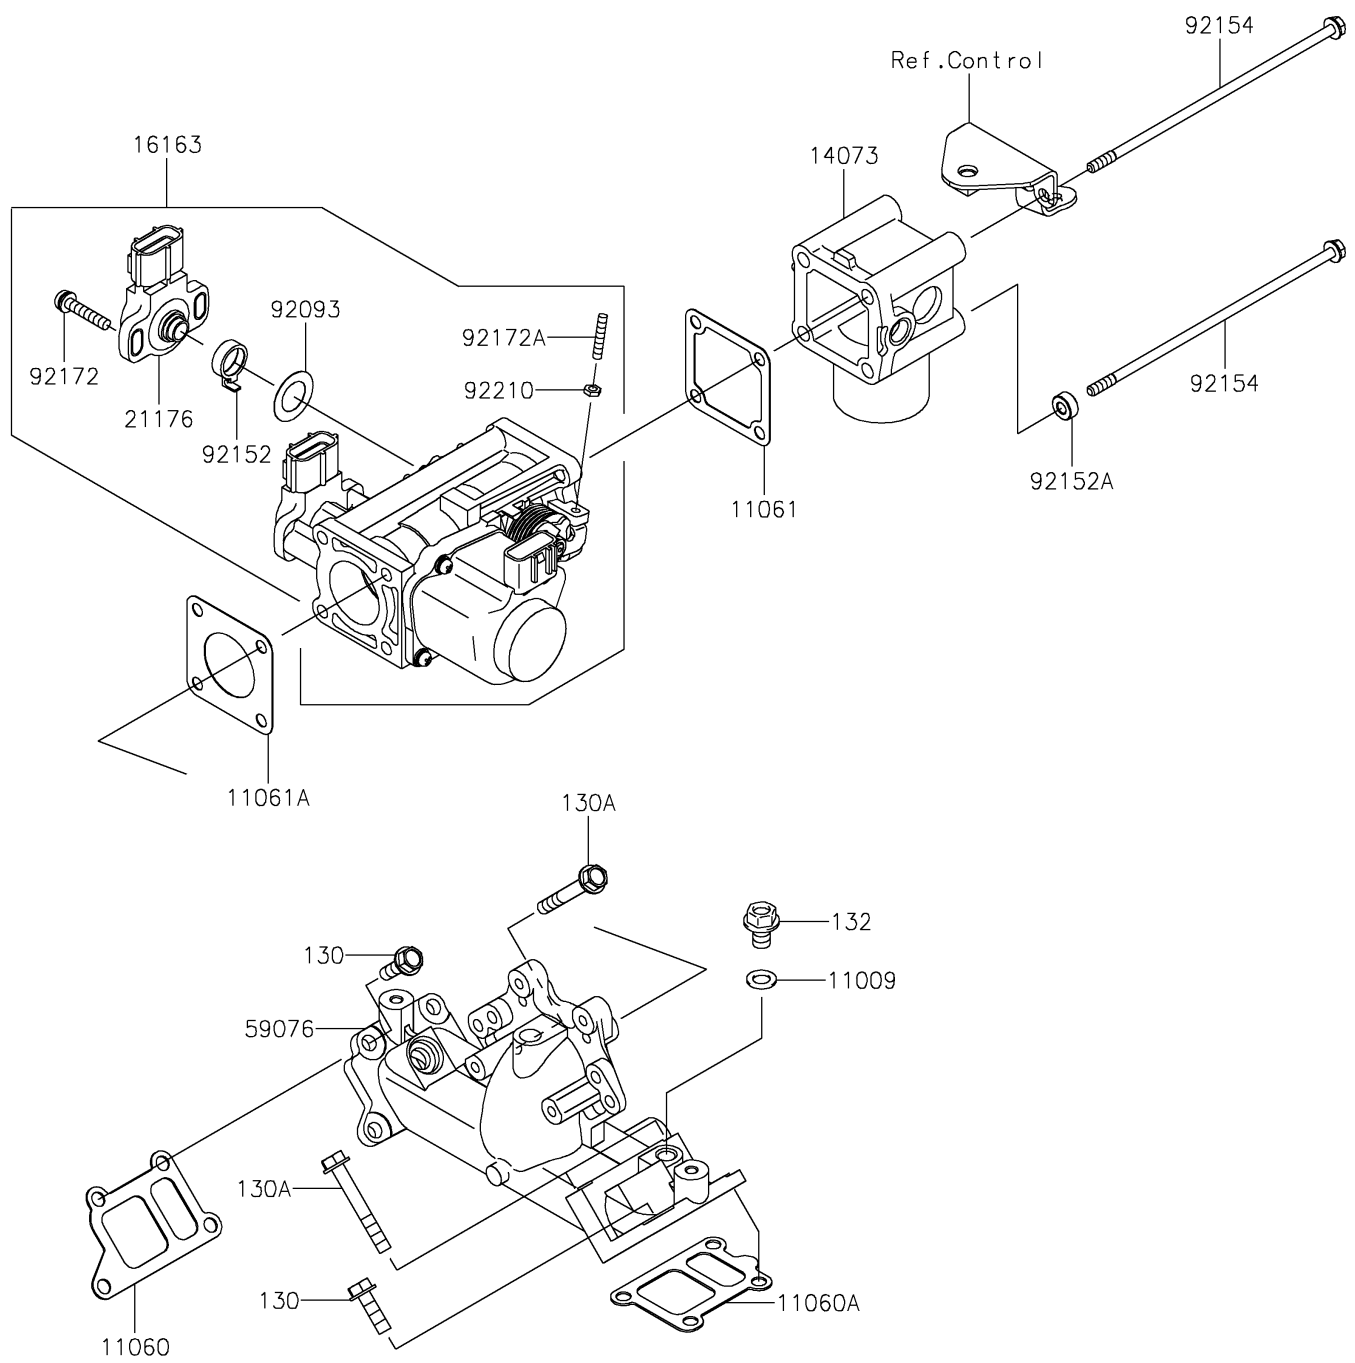

# 2021 MULE 4000 TRANS™ PARTS DIAGRAM

Throttle

E1510

## 2021 MULE 4000 TRANS™ PARTS LIST

### Throttle

ITEM NAME	PART NUMBER	QUANTITY
GASKET,8.2X14X1.0 (Ref # 11009)	11009-1344	1
GASKET,INTAKE MANIFOLD (Ref # 11060)	11060-2087	1
GASKET,INTAKE MANIFOLD (Ref # 11060A)	11060-2088	1
GASKET (Ref # 11061)	11061-0861	1
GASKET (Ref # 11061A)	11061-2179	1
DUCT (Ref # 14073)	14073-0780	1
THROTTLE-ASSY (Ref # 16163)	16163-0949	1
SENSOR (Ref # 21176)	21176-2112	1
MANIFOLD-INTAKE (Ref # 59076)	59076-0718	1
SEAL (Ref # 92093)	92093-2133	1
COLLAR (Ref # 92152)	92152-2093	1
COLLAR,LWR SIDE (Ref # 92152A)	92152-2333	2
BOLT,FLANGED,6X195 (Ref # 92154)	92154-2653	4
SCREW (Ref # 92172)	92172-0254	2
SCREW (Ref # 92172A)	92172-2106	1
NUT (Ref # 92210)	92210-2120	1
BOLT-FLANGED,6X20 (Ref # 130)	130BA0620	5
BOLT-FLANGED,6X45 (Ref # 130A)	130CA0645	3
BOLT-FLANGED-SMALL,8X12 (Ref # 132)	132BB0812	1