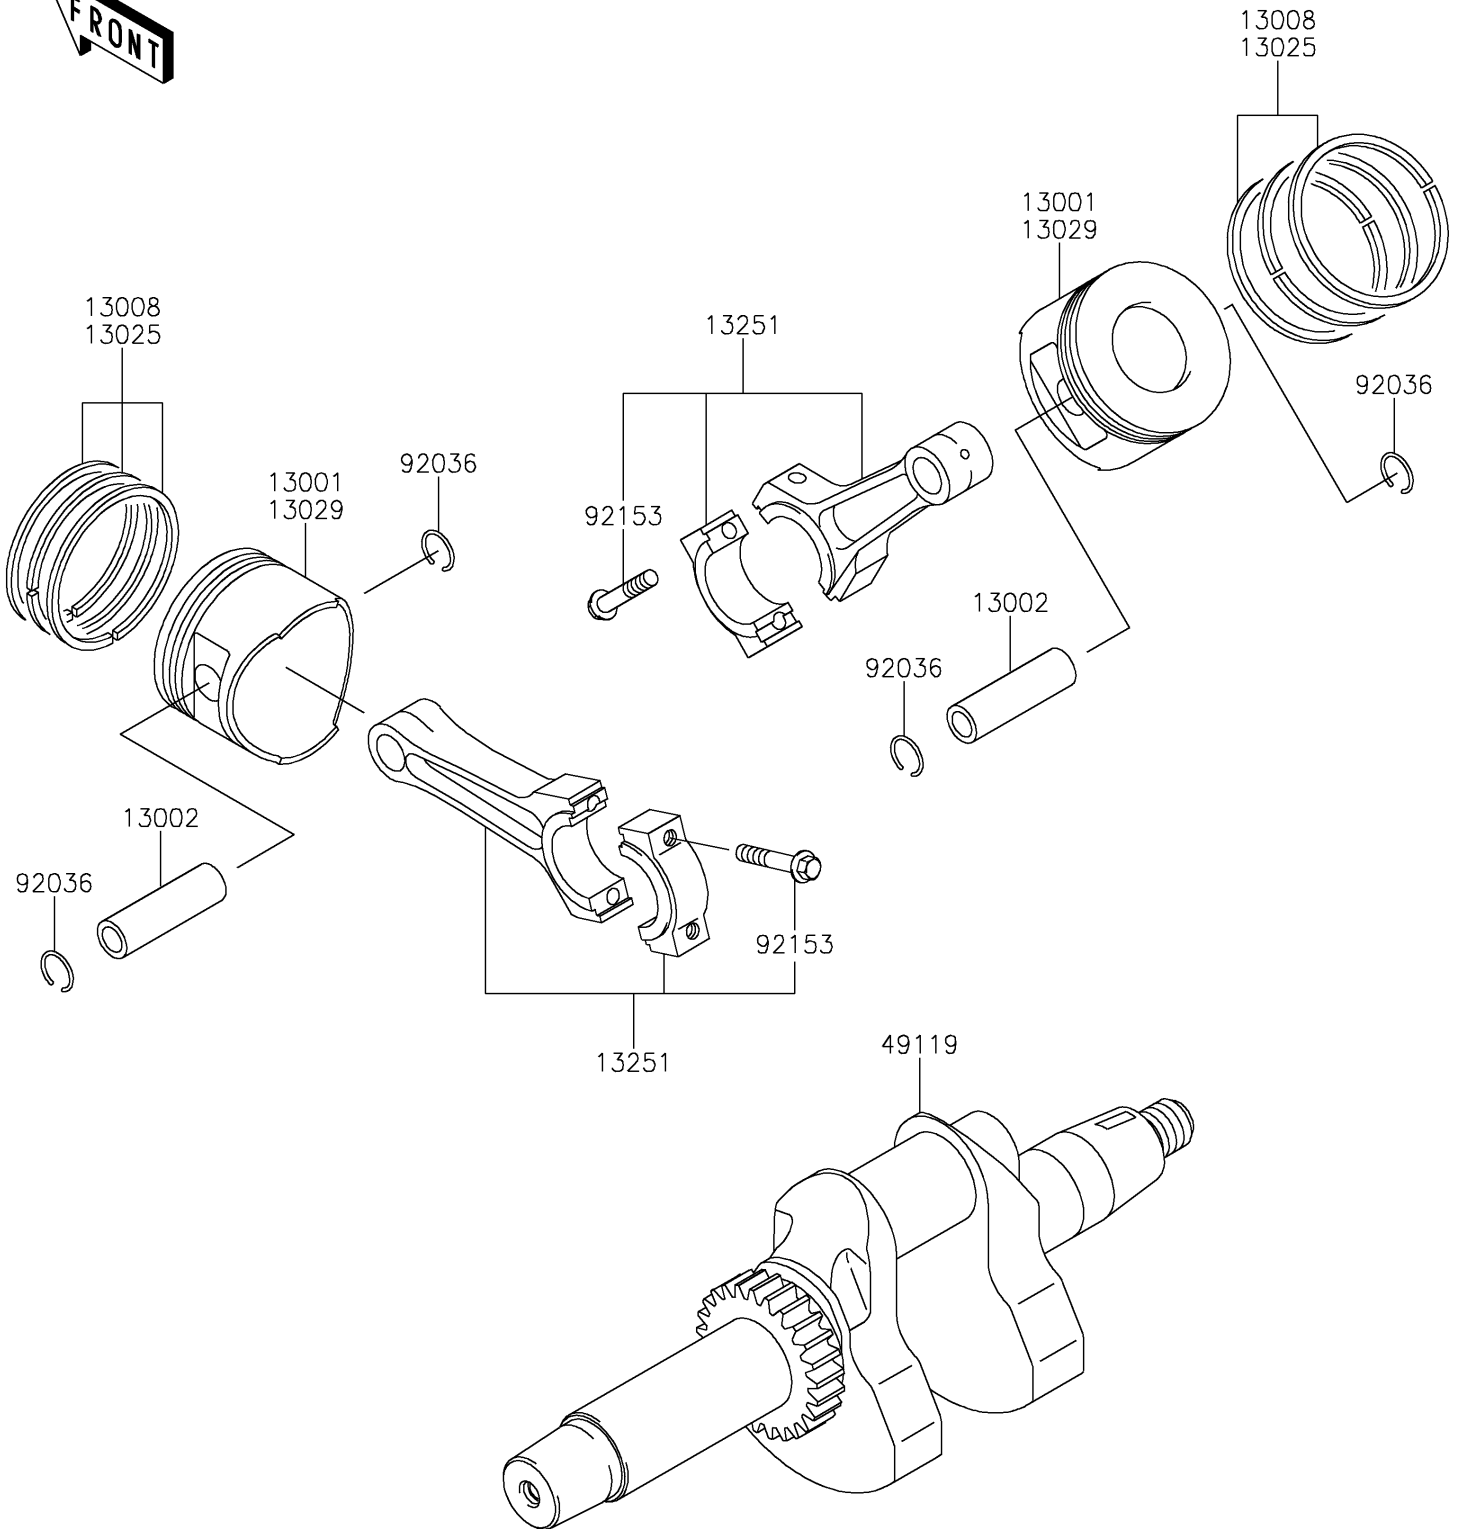

2021 MULE 4000 TRANS™ PARTS DIAGRAM

Crankshaft/Piston(s)

E1320

2021 MULE 4000 TRANS™ PARTS LIST

Crankshaft/Piston(s)

ITEM NAME	PART NUMBER	QUANTITY
PISTON-ENGINE,STD (Ref # 13001)	13001-2210	2
PIN-PISTON (Ref # 13002)	13002-1013	2
RING-SET-PISTON,STD (Ref # 13008)	13008-6025	2
RING-SET-PISTON L,0.50 (Ref # 13025)	13025-6008	AR
PISTON-ENGINE L,0.50 (Ref # 13029)	13029-0033	AR
ROD-ASSY-CONNECTING (Ref # 13251)	13251-0737	2
CRANKSHAFT-ASSY (Ref # 49119)	49119-0015	1
RING-SNAP,PISTON PIN (Ref # 92036)	92036-021	4
BOLT,7X35.2 (Ref # 92153)	92153-2054	4