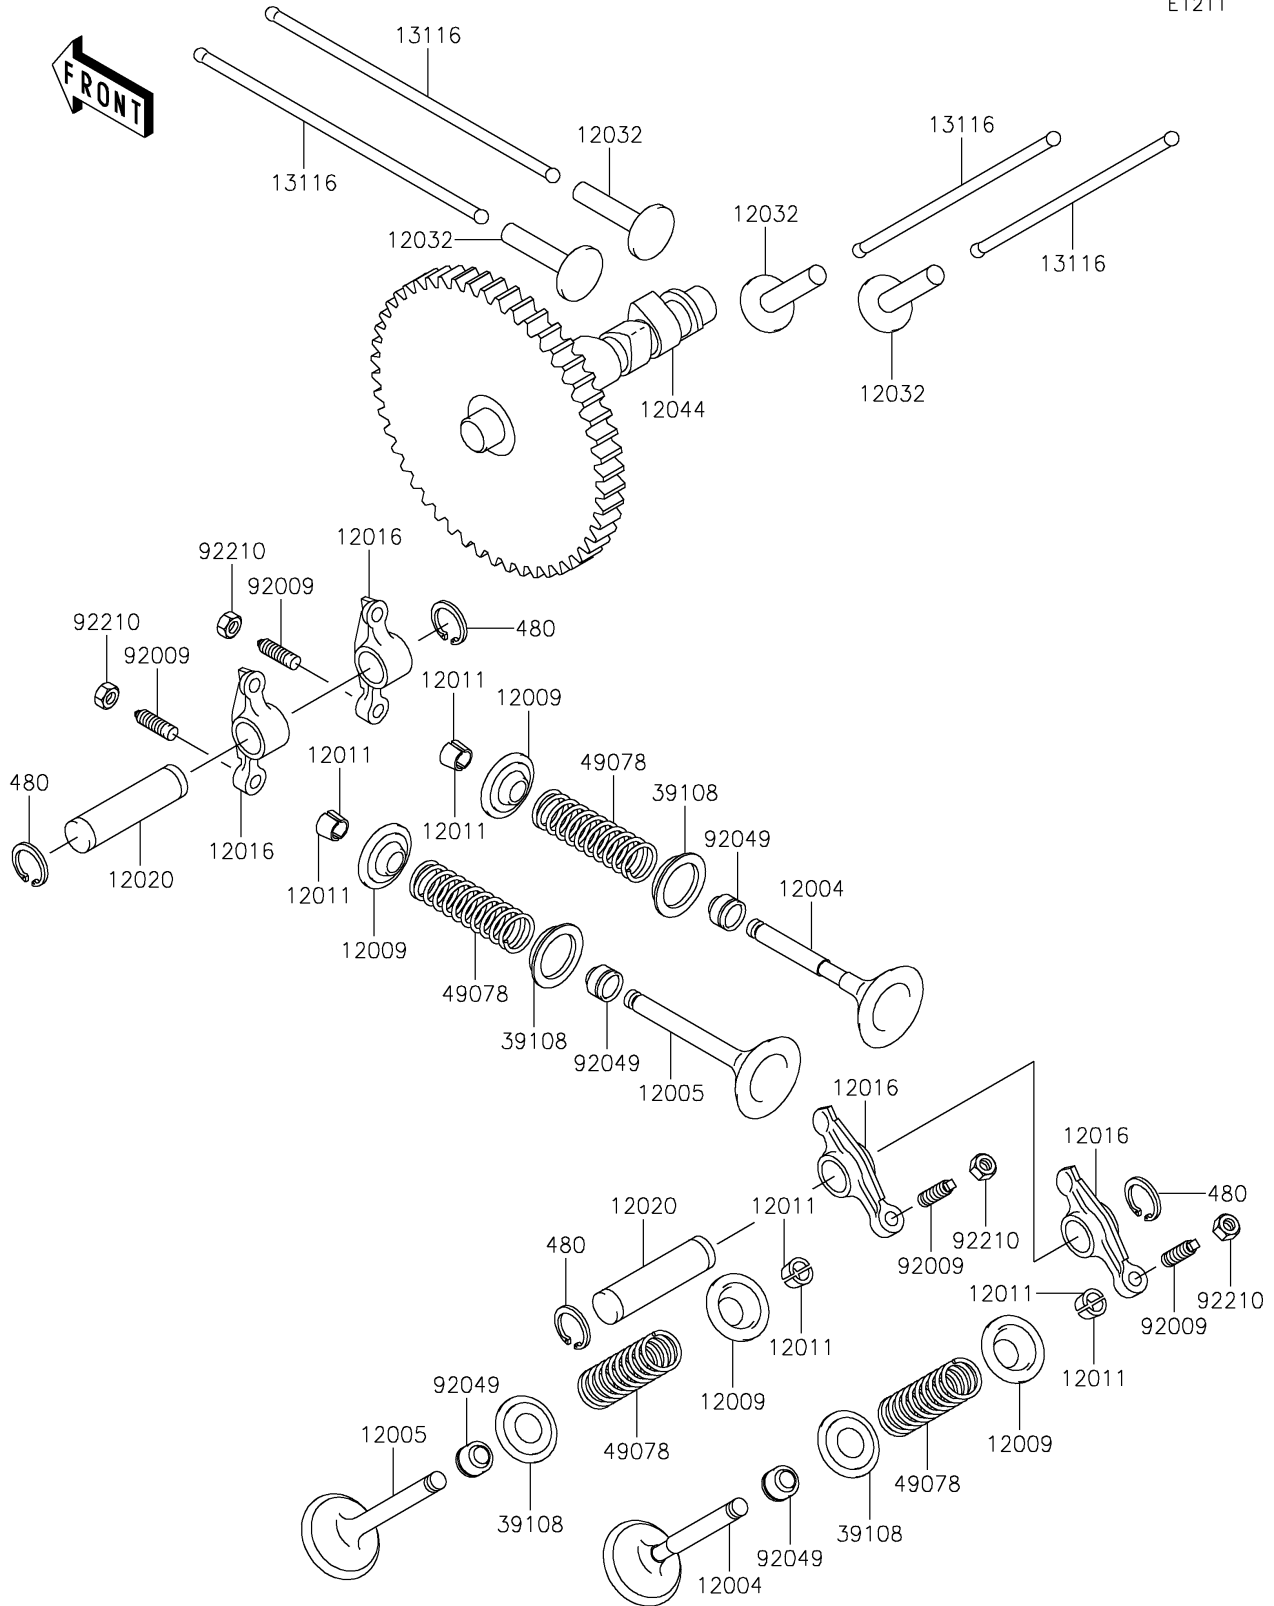

2021 MULE 4000 TRANS™ PARTS DIAGRAM

Valve(s)/Camshaft(s)

E1211

2021 MULE 4000 TRANS™ PARTS LIST

Valve(s)/Camshaft(s)

ITEM NAME	PART NUMBER	QUANTITY
VALVE-INTAKE (Ref # 12004)	12004-2115	2
VALVE-EXHAUST (Ref # 12005)	12005-2093	2
RETAINER-VALVE SPRING (Ref # 12009)	12009-2067	4
COLLET (Ref # 12011)	12011-2056	8
ARM-ROCKER (Ref # 12016)	12016-2056	4
SHAFT-ROCKER (Ref # 12020)	12020-2059	2
TAPPET (Ref # 12032)	12032-2064	4
CAMSHAFT-VALVE (Ref # 12044)	12044-0956	1
ROD-PUSH (Ref # 13116)	13116-2057	4
RETAINER-SPRING (Ref # 39108)	39108-2057	4
SPRING-ENGINE VALVE (Ref # 49078)	49078-2082	4
SCREW,VALVE ADJUST (Ref # 92009)	92009-1109	4
SEAL-OIL (Ref # 92049)	92049-2109	4
NUT,VALVE ADJUST LOCK (Ref # 92210)	92210-1491	4
CIRCLIP-TYPE-C,12MM (Ref # 480)	480J1200	4