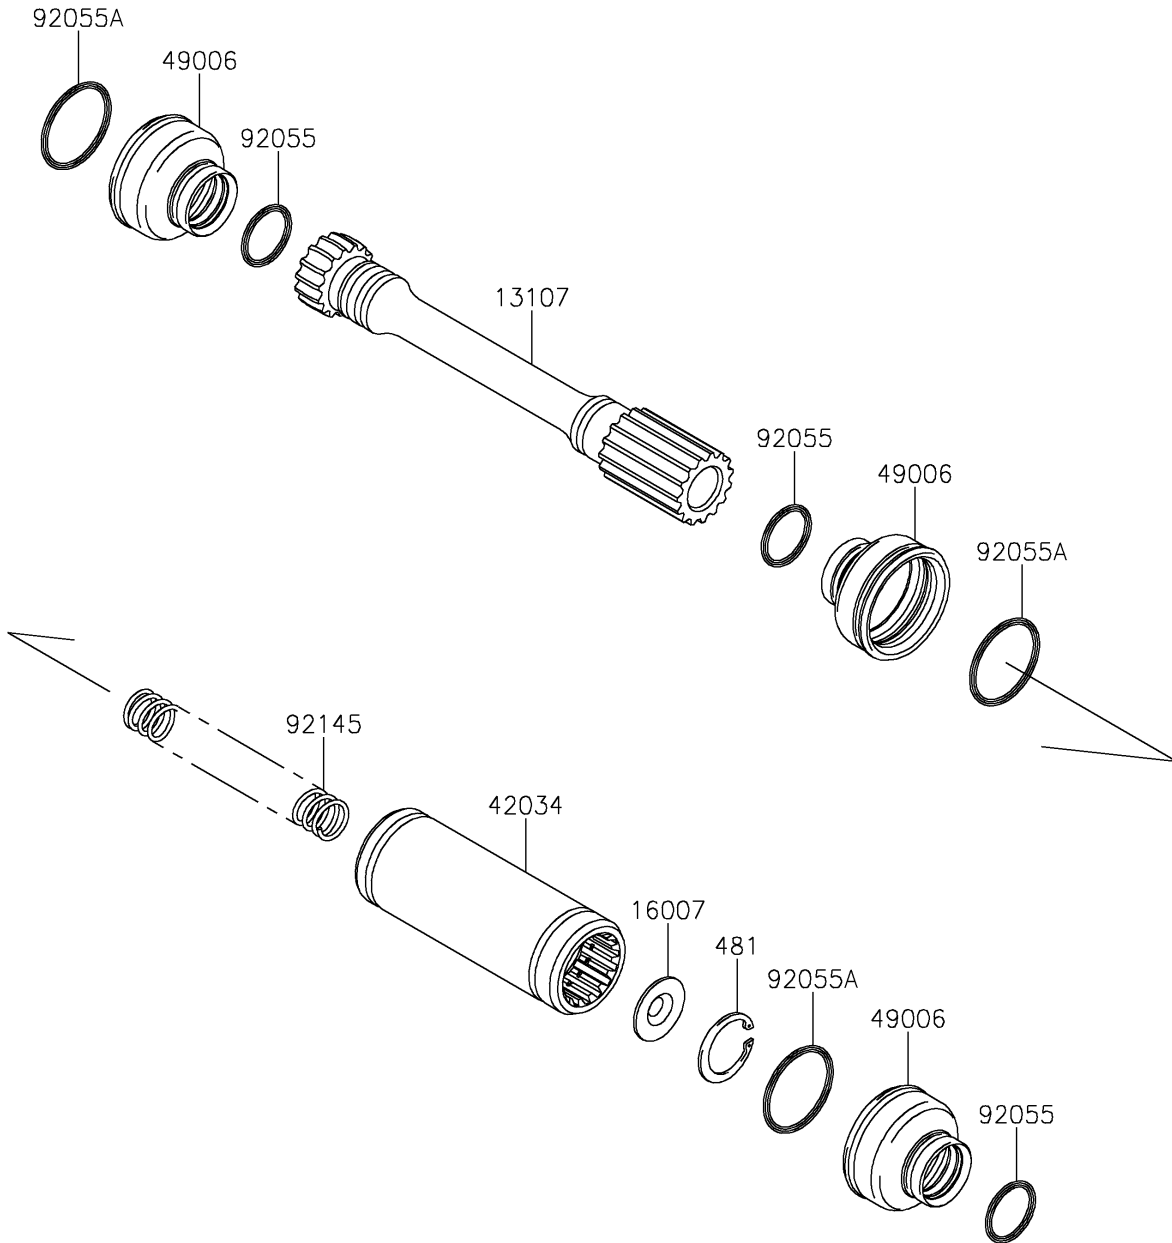

# 2021 BRUTE FORCE® 750 4x4i EPS PARTS DIAGRAM

Drive Shaft-Propeller

E3135

### Drive Shaft-Propeller

ITEM NAME	PART NUMBER	QUANTITY
SHAFT,FR,PROPELLER (Ref # 13107)	13107-0788	1
SEAT-SPRING,PROPELLER SHAFT (Ref # 16007)	16007-0042	1
COUPLING,PROPELLER (Ref # 42034)	42034-0730	1
BOOT (Ref # 49006)	49006-1362	3
RING-O,18X24X3 (Ref # 92055)	92055-1633	3
RING-O,30X35X2.5 (Ref # 92055A)	92055-1693	3
SPRING,PROPELLER SHAFT (Ref # 92145)	92145-1583	1
CIRCLIP-TYPE-C,25MM (Ref # 481)	481J2500	1