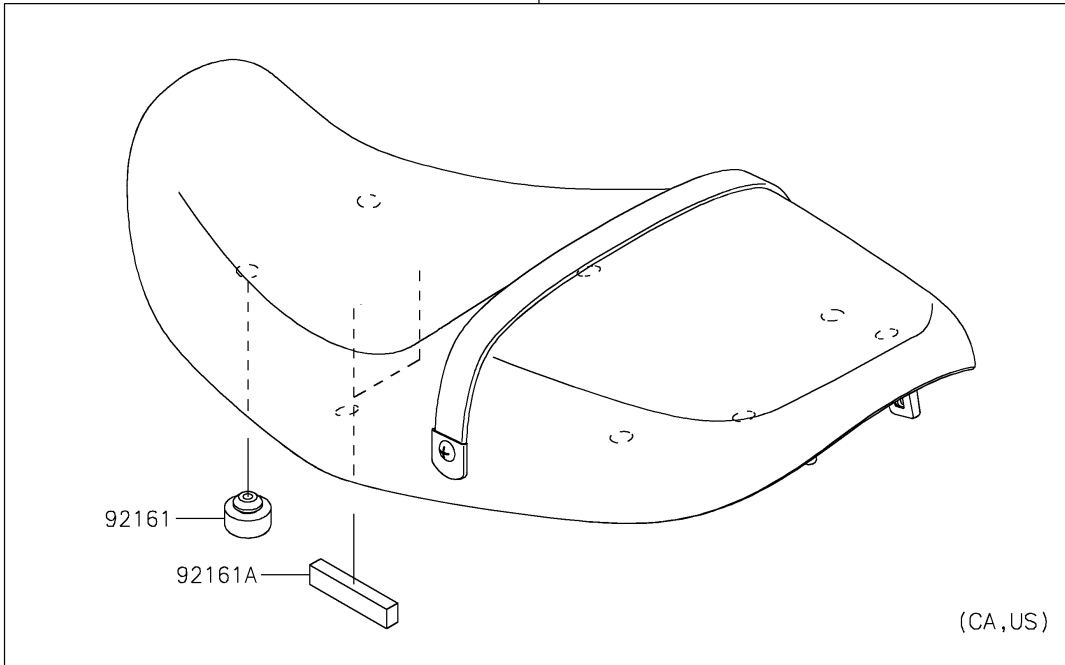

2019 Z900RS ABS PARTS DIAGRAM

Accessory(Seat)

F2910F

99994

99994A

2019 Z900RS ABS PARTS LIST

Accessory(Seat)

ITEM NAME	PART NUMBER	QUANTITY
DAMPER,SEAT (Ref # 92161)	92161-0930	8
DAMPER,10X70X15 (Ref # 92161A)	92161-2132	2
KIT-ACCESSORY,SEAT(LOW) (Ref # 99994)	99994-1022	1