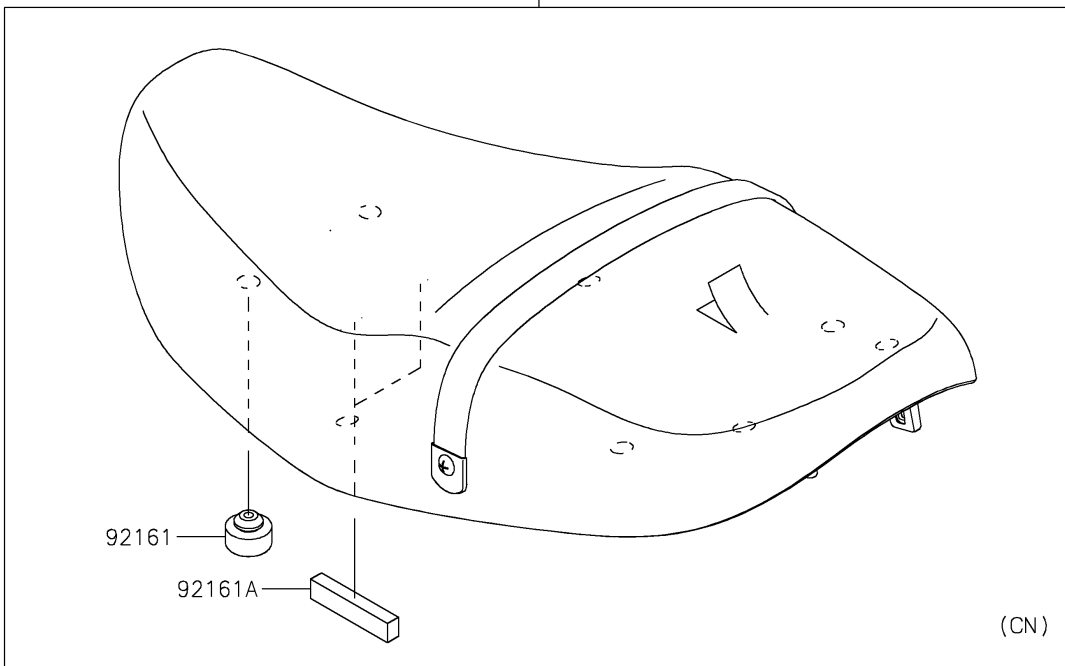

2019 Z900RS ABS PARTS DIAGRAM

Accessory(Seat)

F2910F

99994

99994A

2019 Z900RS ABS PARTS LIST

Accessory(Seat)

ITEM NAME	PART NUMBER	QUANTITY
DAMPER,SEAT (Ref # 92161)	92161-0930	8
DAMPER,10X70X15 (Ref # 92161A)	92161-2132	2
KIT-ACCESSORY,SEAT(LOW) (Ref # 99994)	99994-1022	1