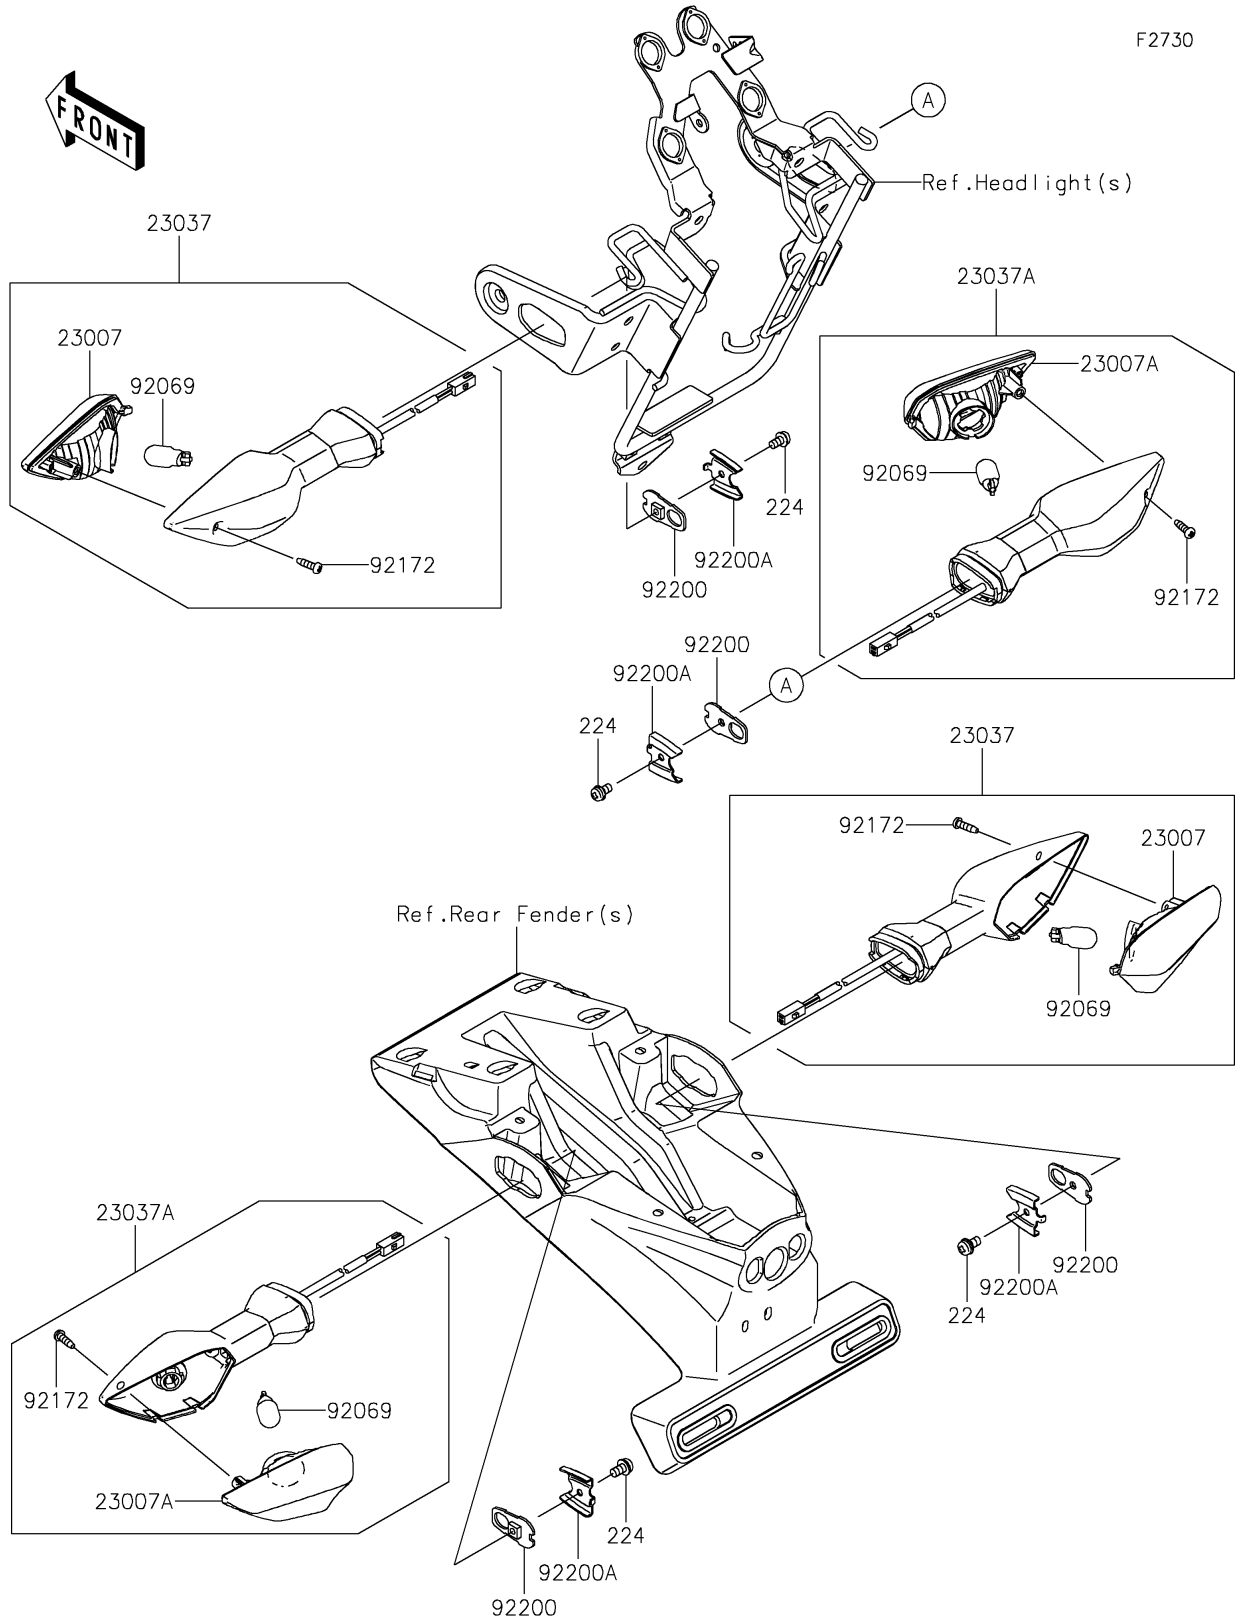

2019 Z900RS ABS PARTS DIAGRAM

Turn Signals

F2730

2019 Z900RS ABS PARTS LIST

Turn Signals

ITEM NAME	PART NUMBER	QUANTITY
LENS-COMP (Ref # 23007)	23007-0205	2
LENS-COMP (Ref # 23007A)	23007-0206	2
LAMP-ASSY-SIGNAL (Ref # 23037)	23037-0362	2
LAMP-ASSY-SIGNAL (Ref # 23037A)	23037-0363	2
BULB,12V 10W (Ref # 92069)	92069-0090	4
SCREW,4X14 (Ref # 92172)	92172-1117	4
WASHER,NUT 4MM (Ref # 92200)	92200-0854	4
WASHER (Ref # 92200A)	92200-0855	4
SCREW-PAN-WP-CROS,4X8 (Ref # 224)	224AB0408	4