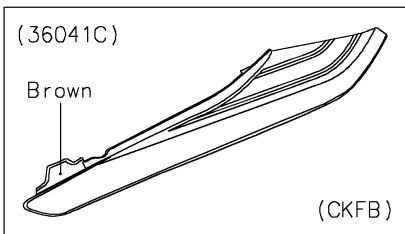

2019 Z900RS ABS PARTS DIAGRAM

Seat Cover

F2612

WD

WD

WD

2019 Z900RS ABS PARTS LIST

Seat Cover

ITEM NAME	PART NUMBER	QUANTITY
COVER-TAIL,M.M.C.KHAKI (Ref # 36041B)	36041-0049-J01	1
DAMPER (Ref # 92075)	92075-161	2
COLLAR,5.6X8X5.45 (Ref # 92152)	92152-2537	4
BOLT,SOCKET,5X16 (Ref # 92154)	92154-1701	4
DAMPER,20X40X15 (Ref # 92161)	92161-1608	2
DAMPER,10X20X6 (Ref # 92161A)	92161-2168	1
WASHER,8.2X15X1 (Ref # 92200)	92200-0742	4