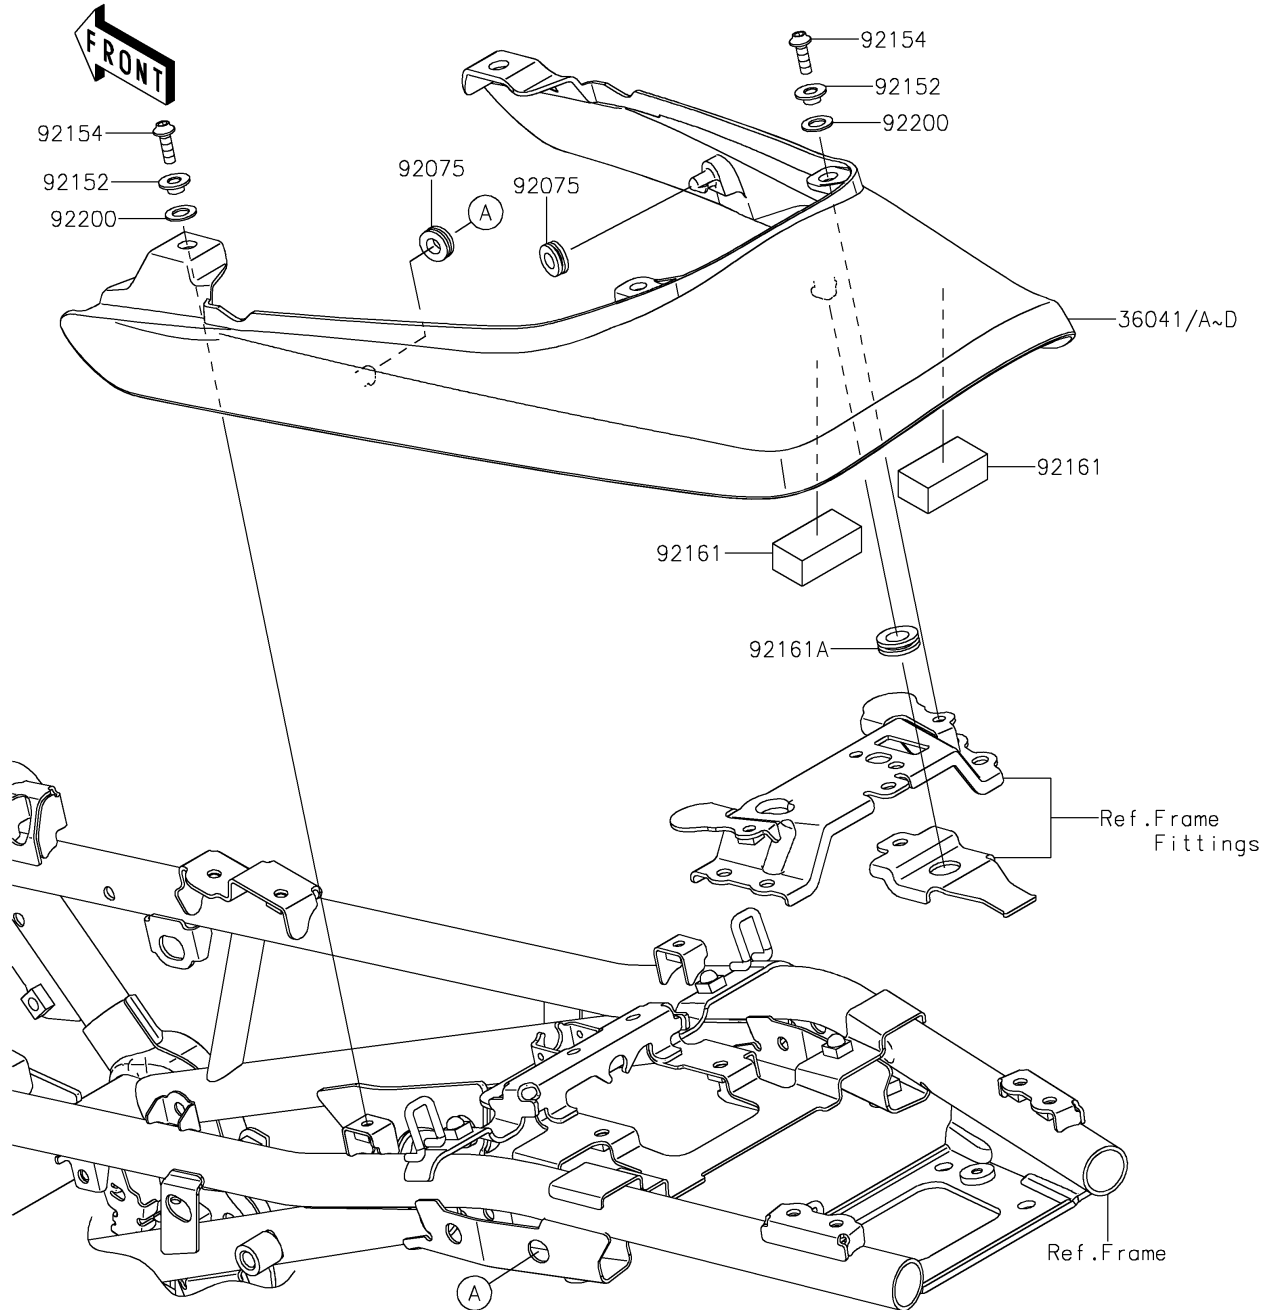

2019 Z900RS ABS PARTS DIAGRAM

Seat Cover

F2612

WD

WD

WD

2019 Z900RS ABS PARTS LIST

Seat Cover

ITEM NAME	PART NUMBER	QUANTITY
COVER-TAIL,M.M.C.KHAKI (Ref # 36041B)	36041-0049-J01	1
DAMPER (Ref # 92075)	92075-161	2
COLLAR,5.6X8X5.45 (Ref # 92152)	92152-2537	4
BOLT,SOCKET,5X16 (Ref # 92154)	92154-1701	4
DAMPER,20X40X15 (Ref # 92161)	92161-1608	2
DAMPER,10X20X6 (Ref # 92161A)	92161-2168	1
WASHER,8.2X15X1 (Ref # 92200)	92200-0742	4