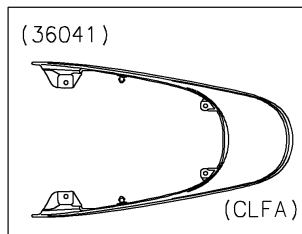

2019 Z900RS ABS PARTS DIAGRAM

Seat Cover

F2612

WD

WD

WD

2019 Z900RS ABS PARTS LIST

Seat Cover

ITEM NAME	PART NUMBER	QUANTITY
COVER-TAIL,M.M.C.KHAKI (Ref # 36041B)	36041-0049-J01	1
DAMPER (Ref # 92075)	92075-161	2
COLLAR,5.6X8X5.45 (Ref # 92152)	92152-2537	4
BOLT,SOCKET,5X16 (Ref # 92154)	92154-1701	4
DAMPER,20X40X15 (Ref # 92161)	92161-1608	2
DAMPER,10X20X6 (Ref # 92161A)	92161-2168	1
WASHER,8.2X15X1 (Ref # 92200)	92200-0742	4