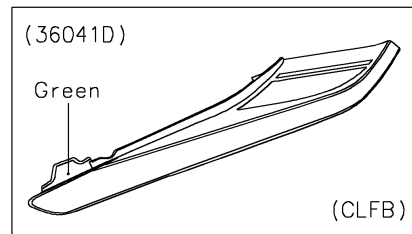

2019 Z900RS ABS PARTS DIAGRAM

Seat Cover

F2612

WD

WD

WD

2019 Z900RS ABS PARTS LIST

Seat Cover

ITEM NAME	PART NUMBER	QUANTITY
COVER-TAIL,M.M.C.KHAKI (Ref # 36041B)	36041-0049-J01	1
DAMPER (Ref # 92075)	92075-161	2
COLLAR,5.6X8X5.45 (Ref # 92152)	92152-2537	4
BOLT,SOCKET,5X16 (Ref # 92154)	92154-1701	4
DAMPER,20X40X15 (Ref # 92161)	92161-1608	2
DAMPER,10X20X6 (Ref # 92161A)	92161-2168	1
WASHER,8.2X15X1 (Ref # 92200)	92200-0742	4