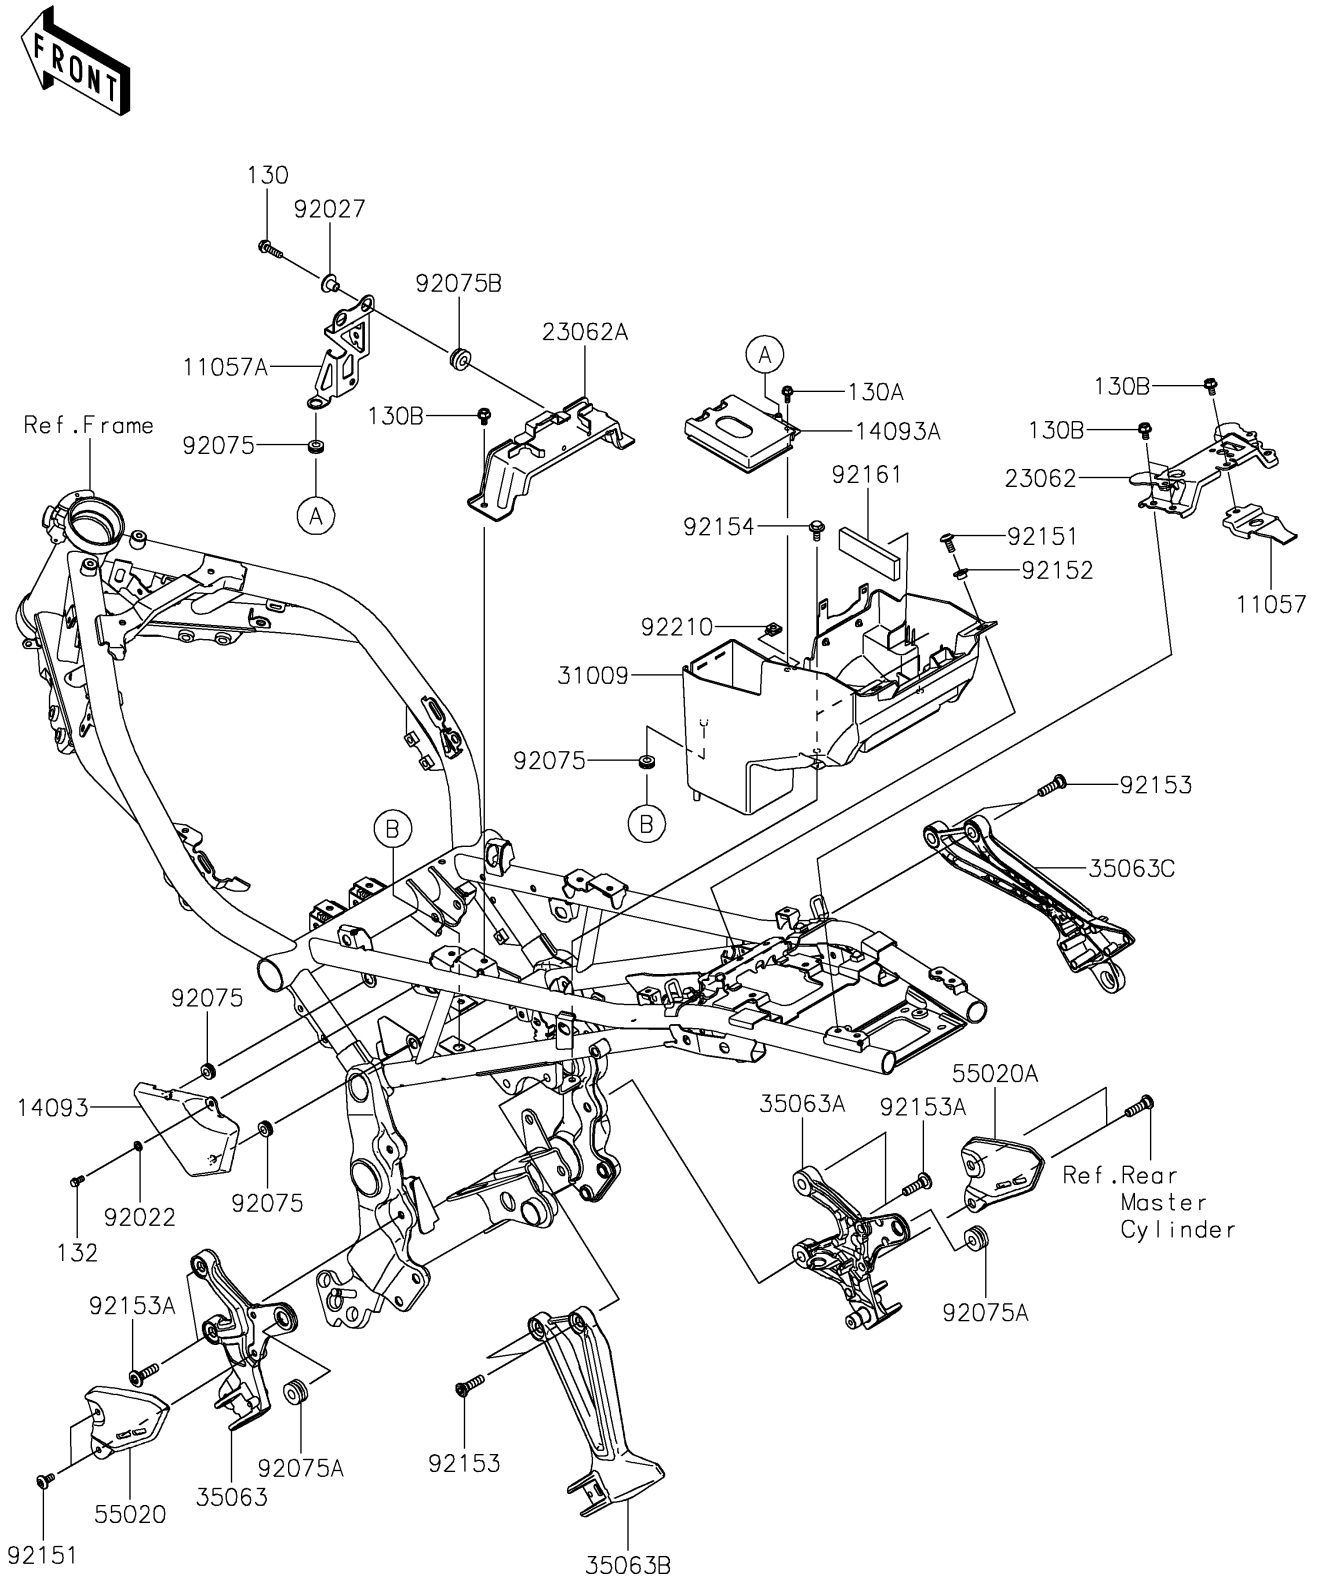

2019 Z900RS ABS PARTS DIAGRAM

Frame Fittings

F2131

2019 Z900RS ABS PARTS LIST

Frame Fittings

ITEM NAME	PART NUMBER	QUANTITY
BRACKET,TAIL LAMP (Ref # 11057)	11057-1341	1
BRACKET,REGULATOR (Ref # 11057A)	11057-1393	1
COVER,ABS (Ref # 14093)	14093-0618	1
COVER,CANISTER (Ref # 14093A)	14093-0619	1
BRACKET-COMP,SEAT,RR (Ref # 23062)	23062-0969	1
BRACKET-COMP,SEAT,FR (Ref # 23062A)	23062-0981	1
CASE-COMP-BATTERY (Ref # 31009)	31009-0007	1
STAY,STEP,LH,F.S.BLACK (Ref # 35063)	35063-1391-18R	1
STAY,STEP,RH,F.S.BLACK (Ref # 35063A)	35063-1392-18R	1
STAY,RR STEP,LH,F.S.BLACK (Ref # 35063B)	35063-1393-18R	1
STAY,RR STEP,RH,F.S.BLACK (Ref # 35063C)	35063-1394-18R	1
GUARD,LH (Ref # 55020)	55020-2178	1
GUARD,RH (Ref # 55020A)	55020-2179	1
WASHER,6.3X10.2X1.6 (Ref # 92022)	92022-1588	1
COLLAR,FLANGED,L=12.1,BLACK (Ref # 92027)	92027-1651	2
DAMPER (Ref # 92075)	92075-161	4
DAMPER,10X24X12 (Ref # 92075A)	92075-1690	2
DAMPER (Ref # 92075B)	92075-277	2
BOLT,SOCKET,6X14 (Ref # 92151)	92151-1654	4
COLLAR (Ref # 92152)	92152-0422	2
BOLT,SOCKET,8X30 (Ref # 92153)	92153-1624	4
BOLT,SOCKET,8X30 (Ref # 92153A)	92153-1630	4
BOLT,FLANGED,6X16 (Ref # 92154)	92154-2955	2
DAMPER,25X83X8 (Ref # 92161)	92161-2134	1
NUT (Ref # 92210)	92210-0571	1
BOLT-FLANGED,6X22 (Ref # 130)	130BA0622	2
BOLT-FLANGED,5X12 (Ref # 130A)	130BC0512	1
BOLT-FLANGED,6X10 (Ref # 130B)	130CA0610	7
BOLT-FLANGED-SMALL,5X10 (Ref # 132)	132BA0510	1