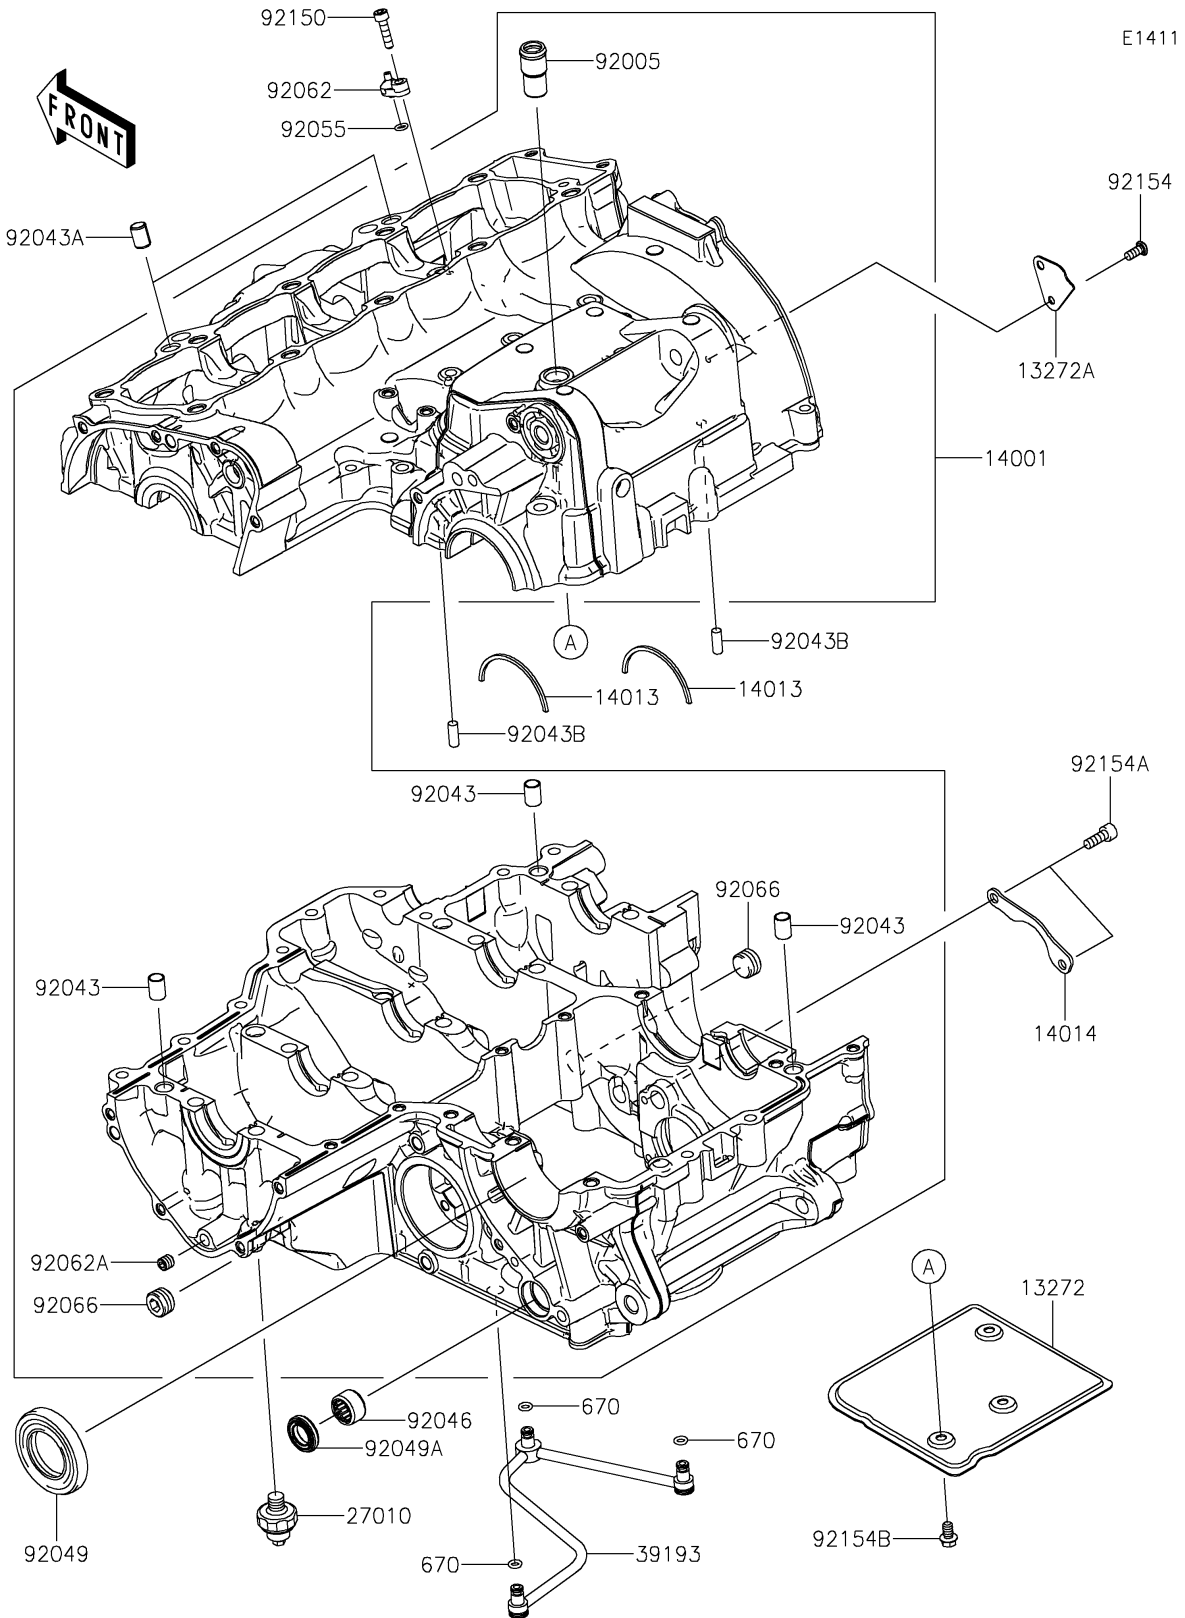

2019 Z900RS ABS PARTS DIAGRAM

Crankcase

2019 Z900RS ABS PARTS LIST

Crankcase

ITEM NAME	PART NUMBER	QUANTITY
PLATE,BREATHER,UPP (Ref # 13272)	13272-0698	1
PLATE,BREATHER,SIDE (Ref # 13272A)	13272-0699	1
SET-CRANKCASE (Ref # 14001)	14001-0712	1
RING-POSITION (Ref # 14013)	14013-1051	2
PLATE-POSITION (Ref # 14014)	14014-0036	1
SWITCH,OIL PRESSURE (Ref # 27010)	27010-1313	1
PIPE-OIL (Ref # 39193)	39193-0054	1
FITTING,BREATHER (Ref # 92005)	92005-1238	1
PIN,DOWEL,10X14 (Ref # 92043)	92043-1037	3
PIN,8.2X10X14 (Ref # 92043A)	92043-1264	2
PIN,6X16 (Ref # 92043B)	92043-1690	2
BEARING-NEEDLE,HK1412FM (Ref # 92046)	92046-0043	1
SEAL-OIL,TC32578 (Ref # 92049)	92049-1474	1
SEAL-OIL,TC14245 (Ref # 92049A)	92049-1520	1
RING-O,5.5X1.5 (Ref # 92055)	92055-1339	1
NOZZLE,OIL JET (Ref # 92062)	92062-0040	1
NOZZLE (Ref # 92062A)	92062-0046	1
PLUG (Ref # 92066)	92066-0836	2
BOLT,SOCKET,5X20 (Ref # 92150)	92150-1019	1
BOLT,TORX,5X12 (Ref # 92154)	92154-0299	1
BOLT,SOCKET,6X16 (Ref # 92154A)	92154-0484	2
BOLT,FLANGED,6X10 (Ref # 92154B)	92154-1887	3
O RING (Ref # 670)	670D1505	3