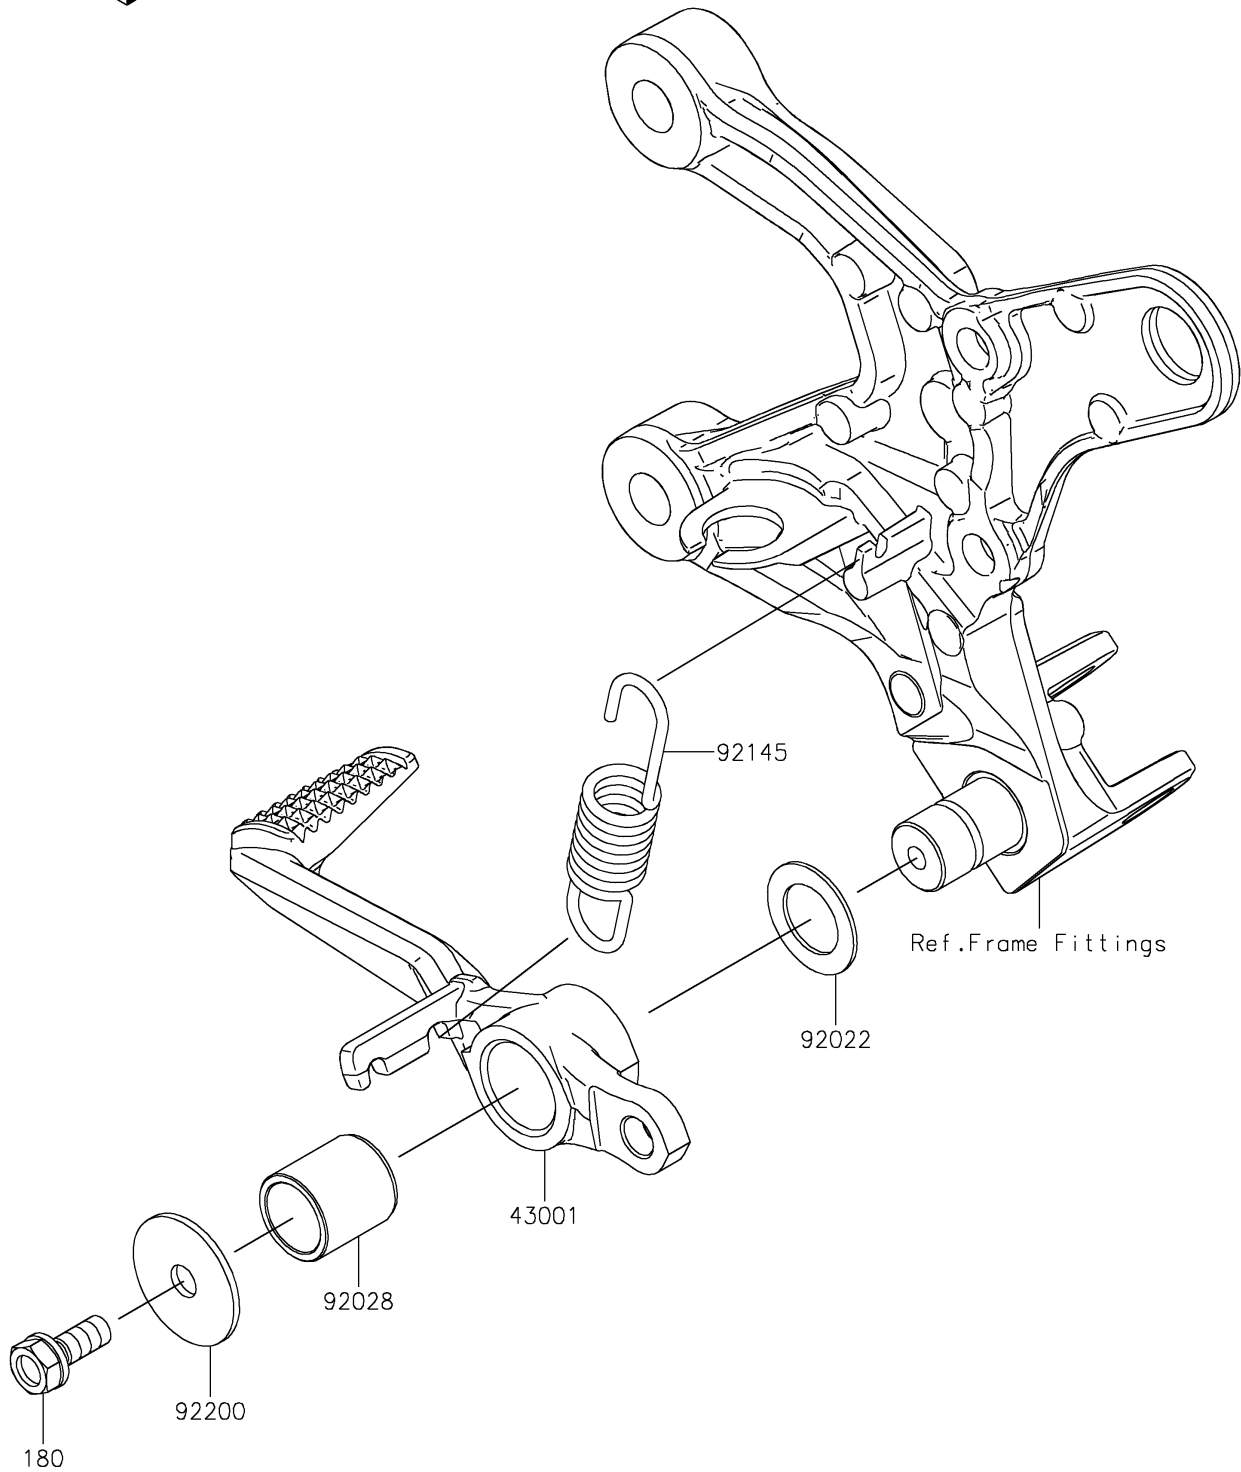

2021 Z900RS ABS PARTS DIAGRAM

Brake Pedal/Torque Link

F2260

2021 Z900RS ABS PARTS LIST

Brake Pedal/Torque Link

ITEM NAME	PART NUMBER	QUANTITY
BOLT-UPSET-WS,6X16 (Ref # 180)	180BA0616	1
LEVER-BRAKE (Ref # 43001)	43001-0760	1
WASHER,15.3X24X1 (Ref # 92022)	92022-326	1
BUSHING,BRAKE PEDAL (Ref # 92028)	92028-1282	1
SPRING,BRAKE PEDAL RETURN (Ref # 92145)	92145-0100	1
WASHER,7X28X1.6 (Ref # 92200)	92200-0279	1