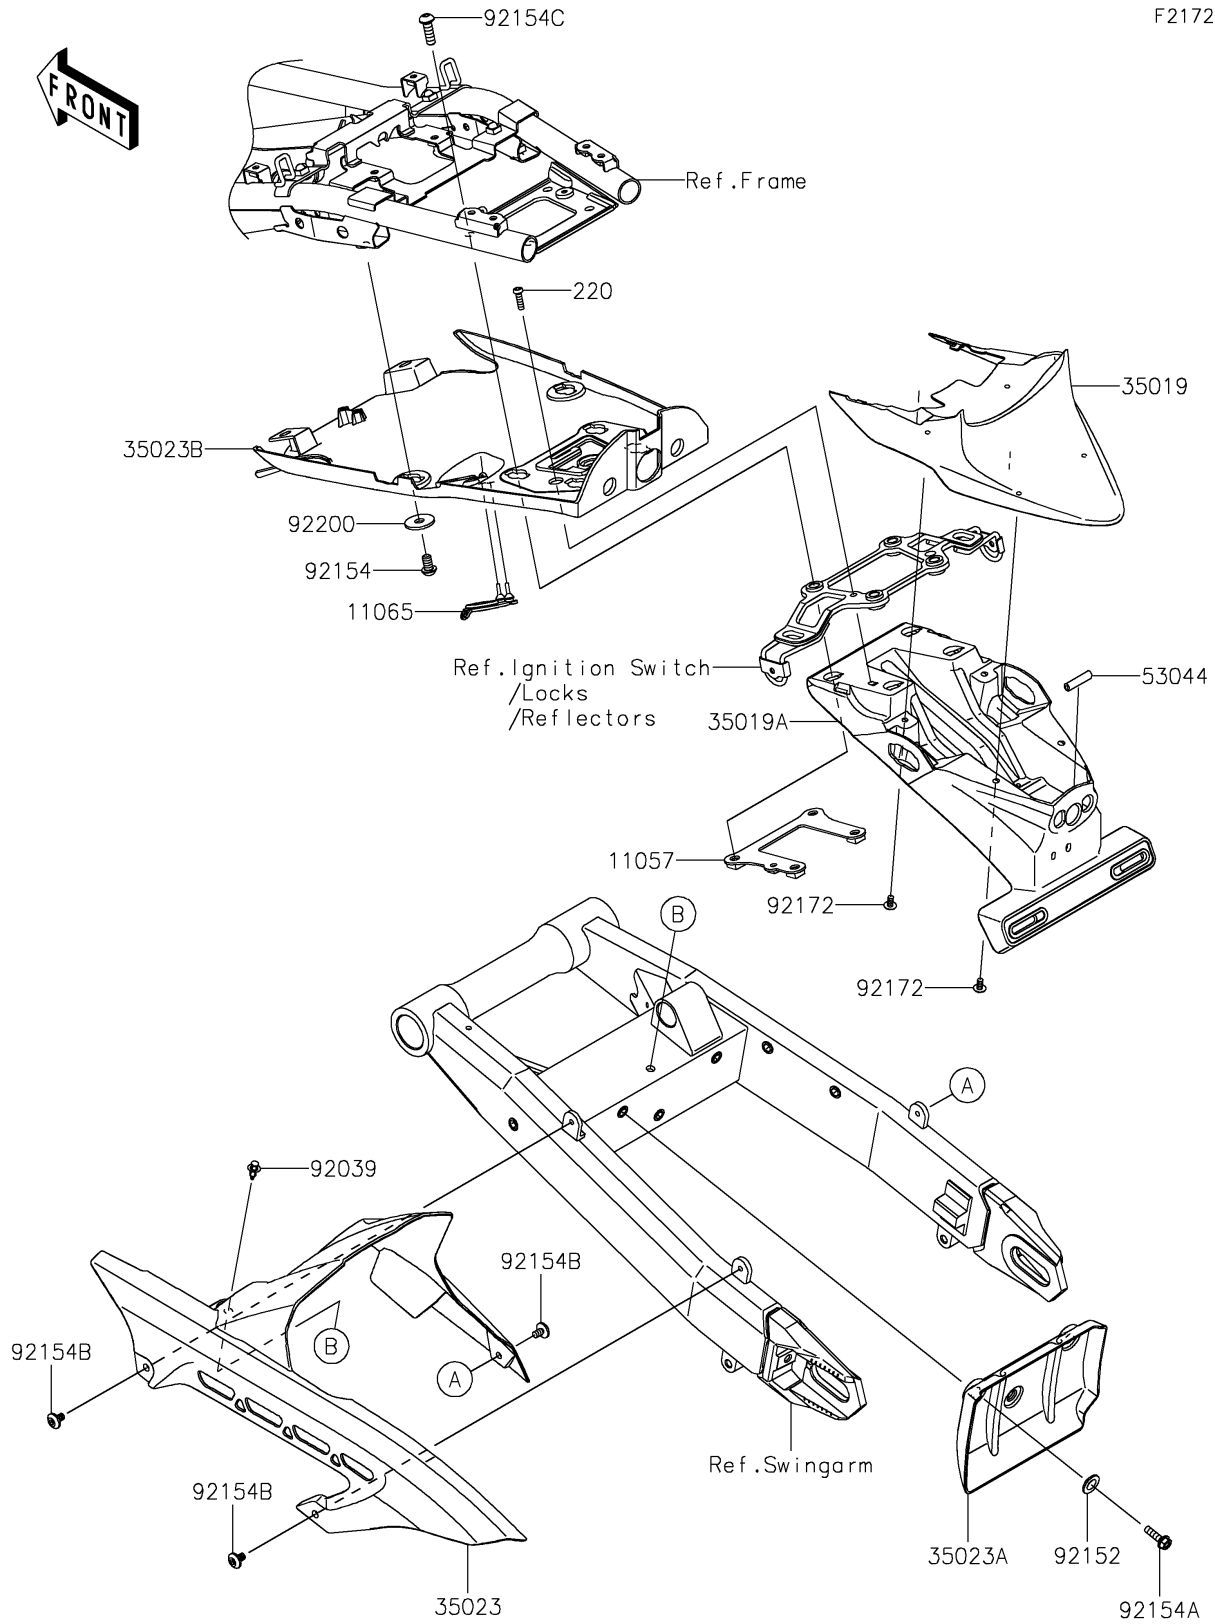

2021 Z900RS ABS PARTS DIAGRAM

Rear Fender(s)

F2172

2021 Z900RS ABS PARTS LIST

Rear Fender(s)

ITEM NAME	PART NUMBER	QUANTITY
BRACKET (Ref # 11057)	11057-0877	1
CAP (Ref # 11065)	11065-0998	1
SCREW-PAN-CROS,5X18 (Ref # 220)	220AB0518	1
FLAP (Ref # 35019)	35019-0637	1
FLAP,NUMBER PLATE (Ref # 35019A)	35019-0662	1
FENDER-REAR,INNER (Ref # 35023)	35023-0421	1
FENDER-REAR,INNER,LWR (Ref # 35023A)	35023-0432	1
FENDER-REAR (Ref # 35023B)	35023-0447	1
TRIM (Ref # 53044)	53044-0624	1
RIVET (Ref # 92039)	92039-0086	1
COLLAR,6.8X20X4.6 (Ref # 92152)	92152-2432	3
BOLT,SOCKET,8X14 (Ref # 92154)	92154-2651	2
BOLT,FLANGED,6X22 (Ref # 92154A)	92154-2673	3
BOLT (Ref # 92154B)	92154-2840	3
BOLT,SOCKET,8X25 (Ref # 92154C)	92154-2954	4
SCREW,TAPPING,5X10 (Ref # 92172)	92172-0335	4
WASHER,9X28X2.3 (Ref # 92200)	92200-1951	2