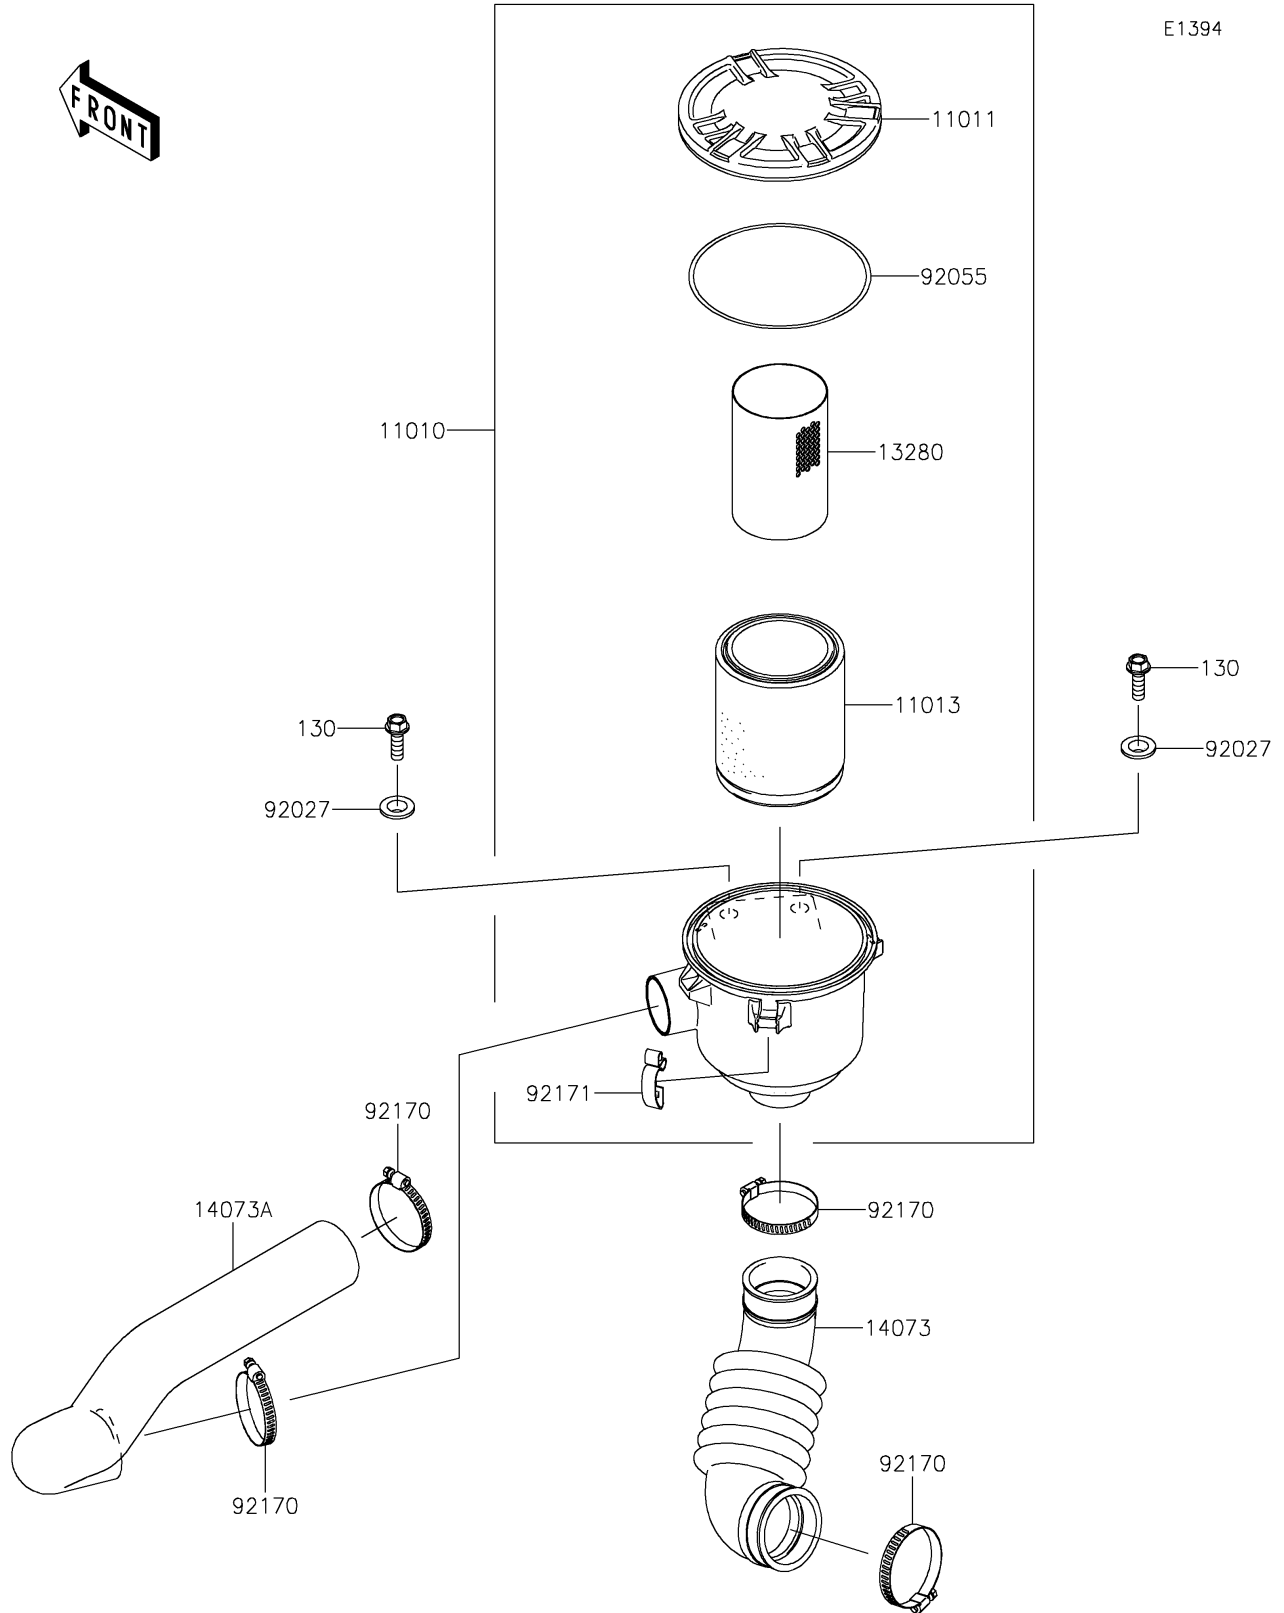

2020 Mule SX 4X4 XC LE FI PARTS DIAGRAM

Air Cleaner-Belt Converter

2020 Mule SX 4X4 XC LE FI PARTS LIST

Air Cleaner-Belt Converter

ITEM NAME	PART NUMBER	QUANTITY
FILTER-ASSY-AIR (Ref # 11010)	11010-0172	1
CASE-AIR FILTER,CAP (Ref # 11011)	11011-0135	1
ELEMENT-AIR FILTER (Ref # 11013)	11013-0037	1
BOLT-FLANGED,8X25 (Ref # 130)	130BA0825	1
HOLDER (Ref # 13280)	13280-0312	1
DUCT,AIR FILTER-CASE (Ref # 14073)	14073-0061	1
DUCT,BAR-AIR FILTER (Ref # 14073A)	14073-0892	1
COLLAR (Ref # 92027)	92027-1354	1
RING-O,122X4 (Ref # 92055)	92055-0167	1
CLAMP (Ref # 92170)	92170-1674	1
CLAMP (Ref # 92171)	92171-0225	1