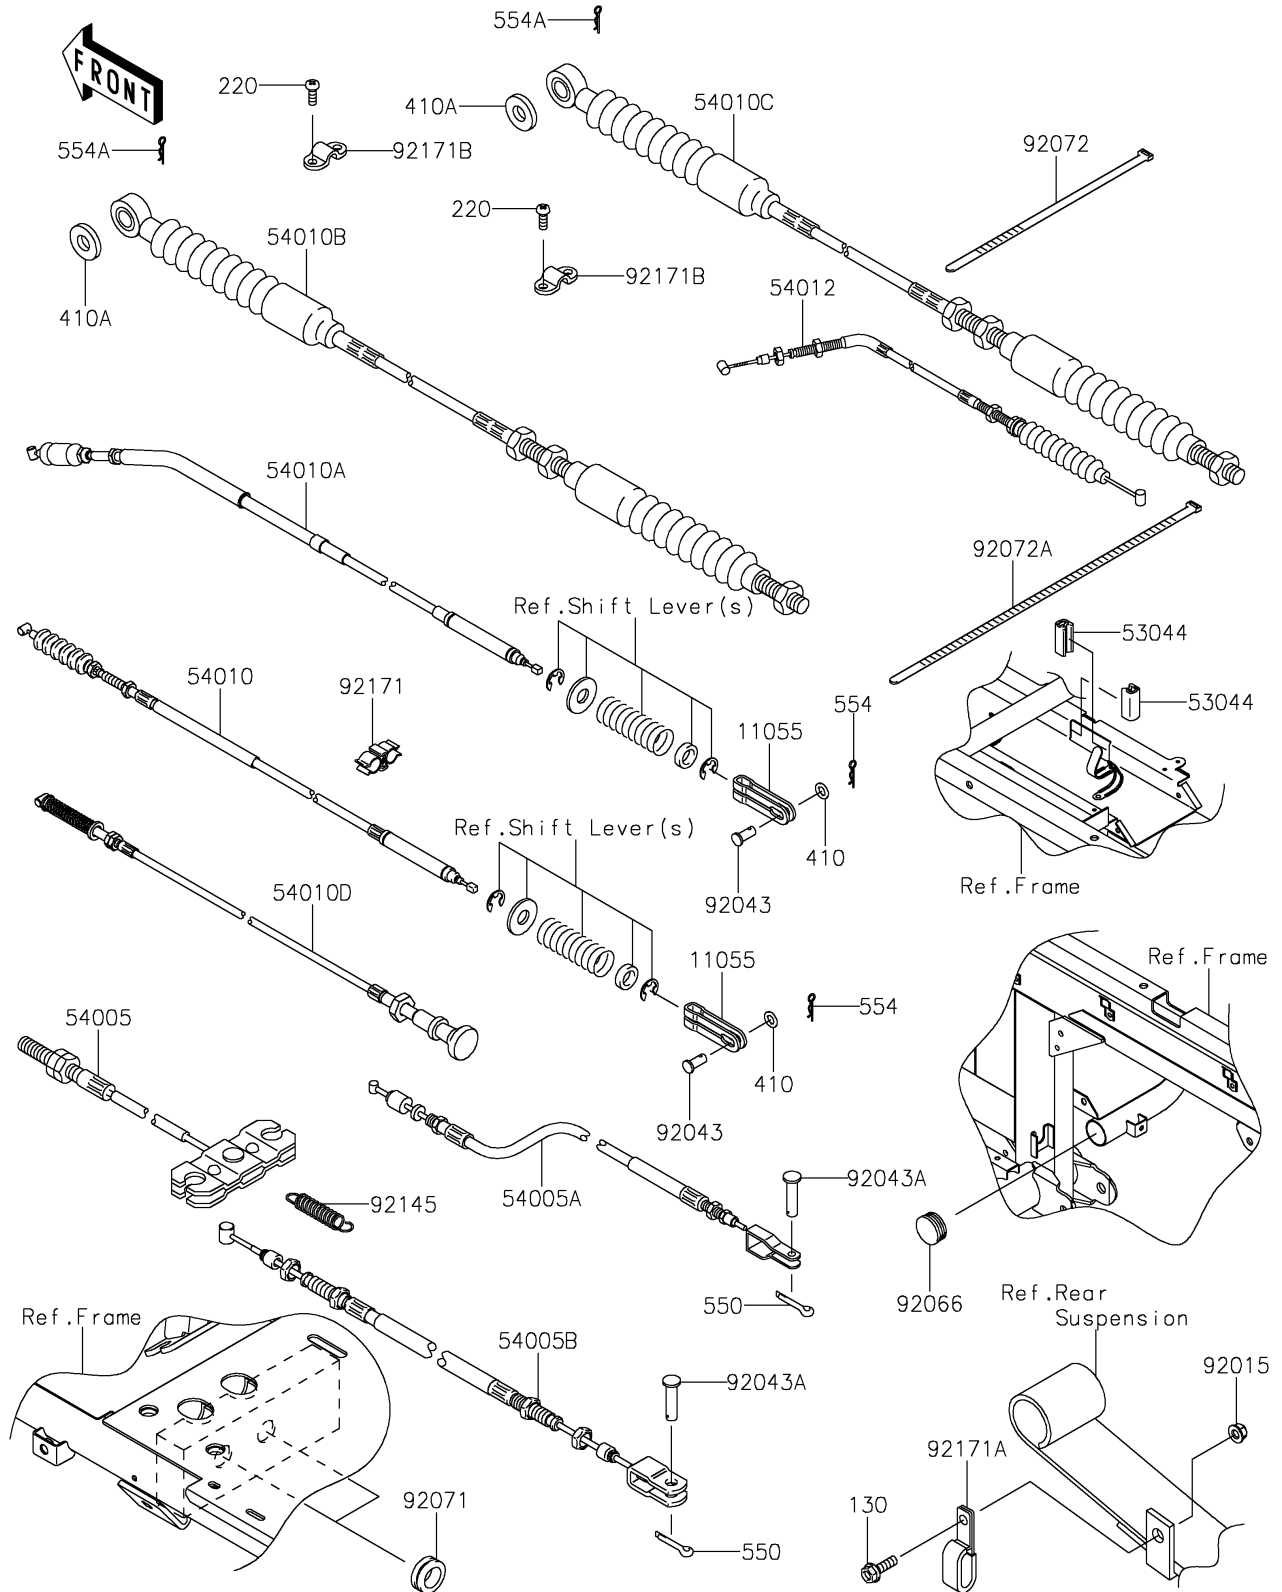

2019 MULE™ 4010 TRANS4x4® CAMO PARTS DIAGRAM

Cables

F2540

2019 MULE™ 4010 TRANS4x4® CAMO PARTS LIST

Cables

ITEM NAME	PART NUMBER	QUANTITY
BRACKET,DIFF LOCK (Ref # 11055)	11055-7505	1
BOLT-FLANGED,6X20 (Ref # 130)	130AA0620	1
SCREW-PAN-CROS,5X14 (Ref # 220)	220AA0514	1
WASHER-PLAIN-SMALL (Ref # 410)	410AA0600	1
WASHER-PLAIN-SMALL,8MM (Ref # 410A)	410AA0800	1
TRIM,L=22 (Ref # 53044)	53044-7503	1
CABLE-BRAKE,PARKING,FR (Ref # 54005)	54005-1198	1
CABLE-BRAKE,PARKING,RR,RH (Ref # 54005A)	54005-7502	1
CABLE-BRAKE,PARKING,RR,LH (Ref # 54005B)	54005-7503	1
CABLE,2-4WD (Ref # 54010)	54010-0045	1
CABLE,DIFF LOCK (Ref # 54010A)	54010-0111	1
CABLE,SHIFT CONTROL (Ref # 54010B)	54010-0132	1
CABLE,HI/LOW (Ref # 54010C)	54010-0133	1
CABLE,HOOD (Ref # 54010D)	54010-0600	1
CABLE-THROTTLE (Ref # 54012)	54012-7505	1
PIN-COTTER,2.0X22 (Ref # 550)	550AA2022	1
PIN-SNAP,1.2X21.2 (Ref # 554)	554DA0600	1
PIN-SNAP (Ref # 554A)	554DA0800	1
NUT,LOCK,FLANGED,6MM (Ref # 92015)	92015-1675	1
PIN,6X11 (Ref # 92043)	92043-092	1
PIN (Ref # 92043A)	92043-1039	1
PLUG (Ref # 92066)	92066-7503	1
GROMMET (Ref # 92071)	92071-1027	1
BAND,L=188 (Ref # 92072)	92072-1239	1
BAND,L=368.3 (Ref # 92072A)	92072-3872	1
SPRING (Ref # 92145)	92145-7506	1
CLAMP (Ref # 92171)	92171-0129	1
CLAMP,CABLE (Ref # 92171A)	92171-0176	1
CLAMP (Ref # 92171B)	92171-1203	1