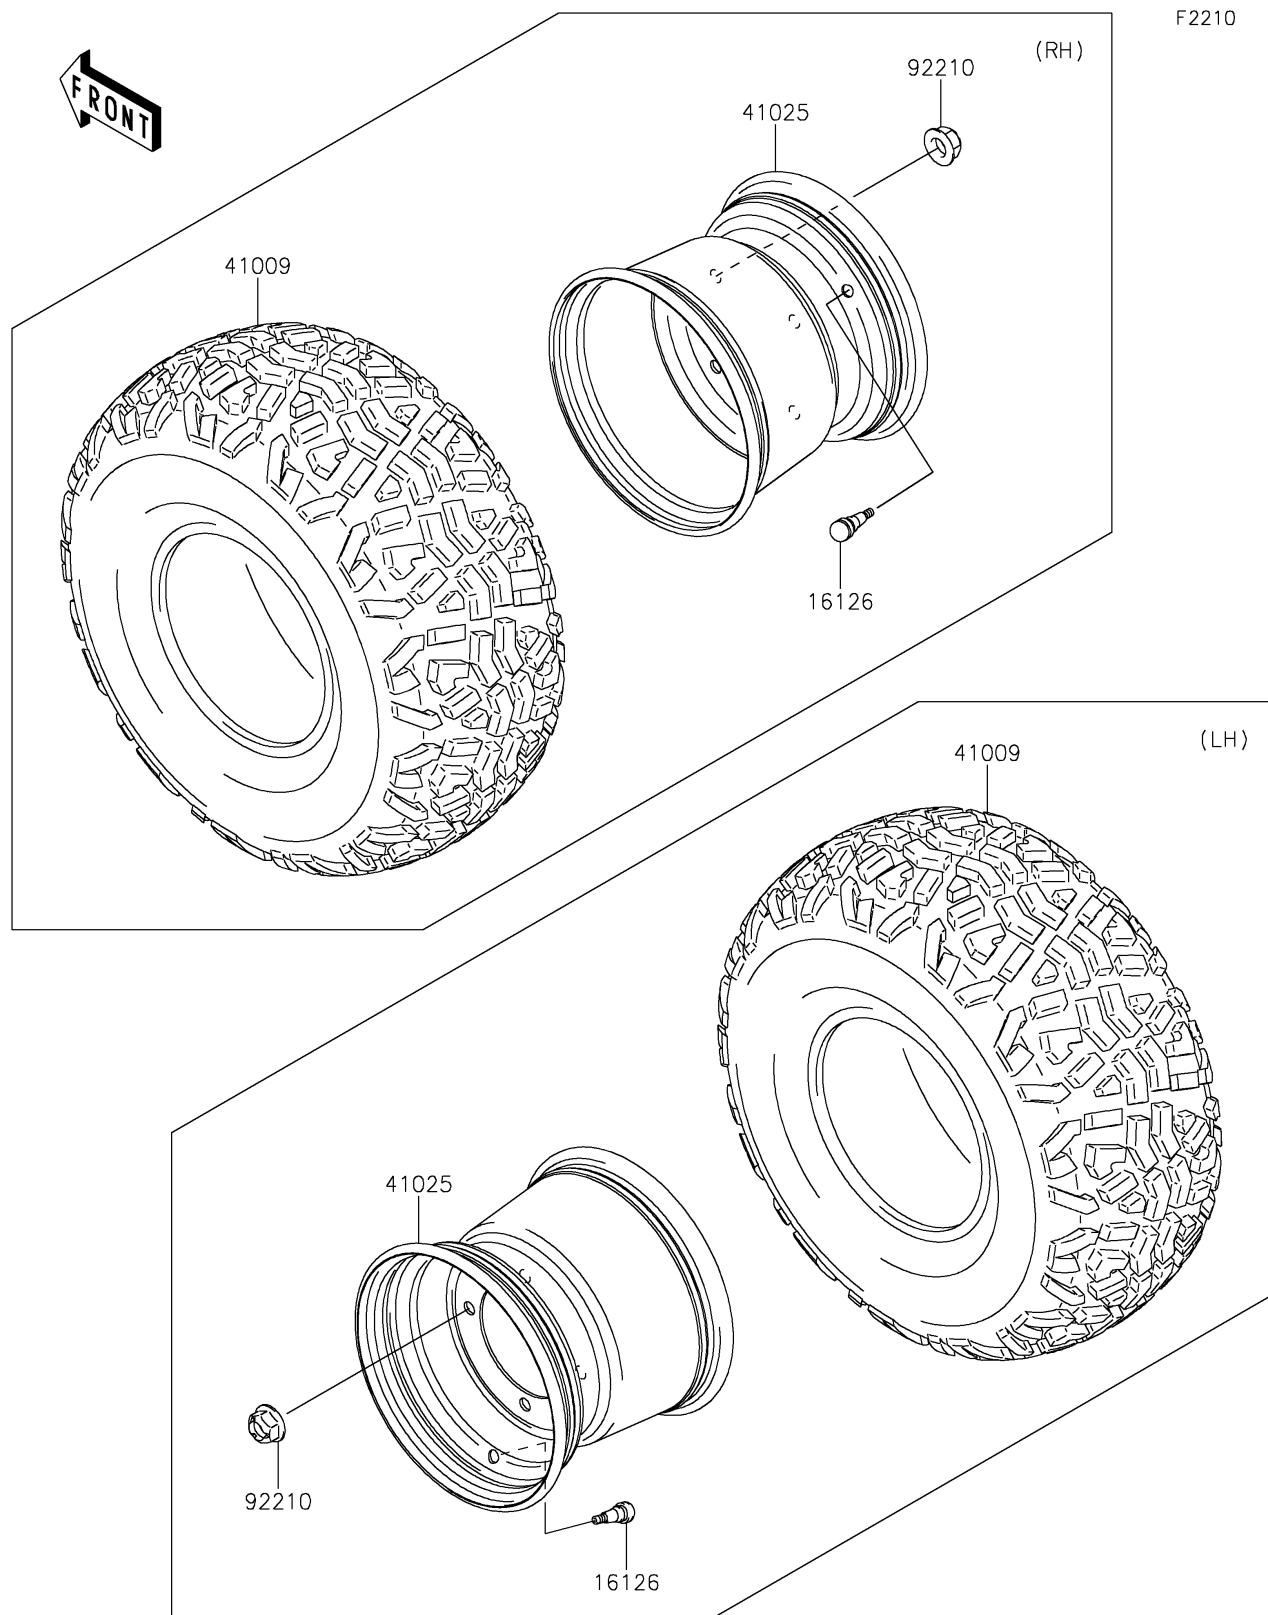

2019 MULE™ 4010 TRANS4x4® CAMO PARTS DIAGRAM

Wheels/Tires

F2210

2019 MULE™ 4010 TRANS4x4® CAMO PARTS LIST

Wheels/Tires

ITEM NAME	PART NUMBER	QUANTITY
VALVE (Ref # 16126)	16126-4001	1
TIRE,23X11.00-10 4PR (Ref # 41009)	41009-0294	1
RIM,10X8.5AT,F.S.BLACK (Ref # 41025)	41025-7504-397	1
NUT,12MM (Ref # 92210)	92210-0603	1