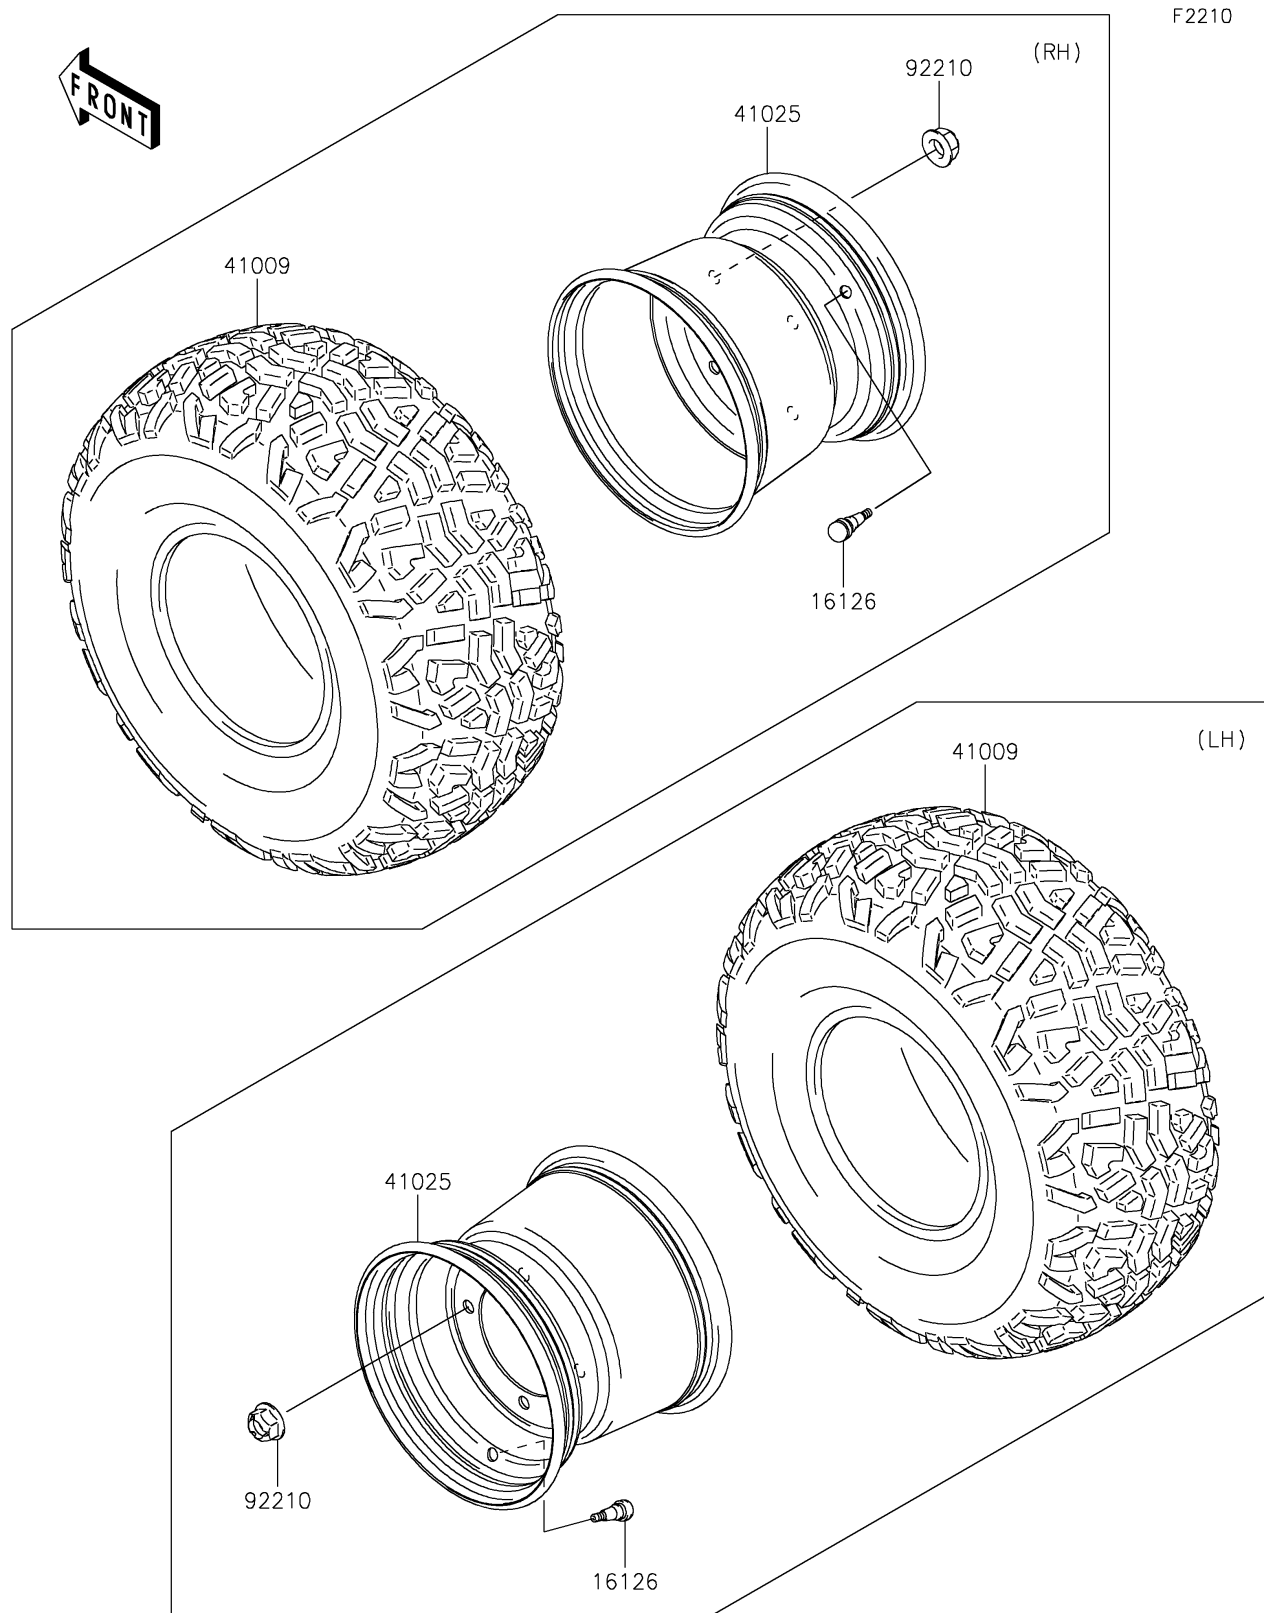

## 2020 MULE 4000 TRANS™ PARTS DIAGRAM

Wheels/Tires

F2210

## 2020 MULE 4000 TRANS™ PARTS LIST

Wheels/Tires

ITEM NAME	PART NUMBER	QUANTITY
VALVE (Ref # 16126)	16126-4001	1
TIRE,23X11.00-10 4PR (Ref # 41009)	41009-0294	1
RIM,10X8.5AT,F.S.BLACK (Ref # 41025)	41025-7504-397	1
NUT,12MM (Ref # 92210)	92210-0603	1