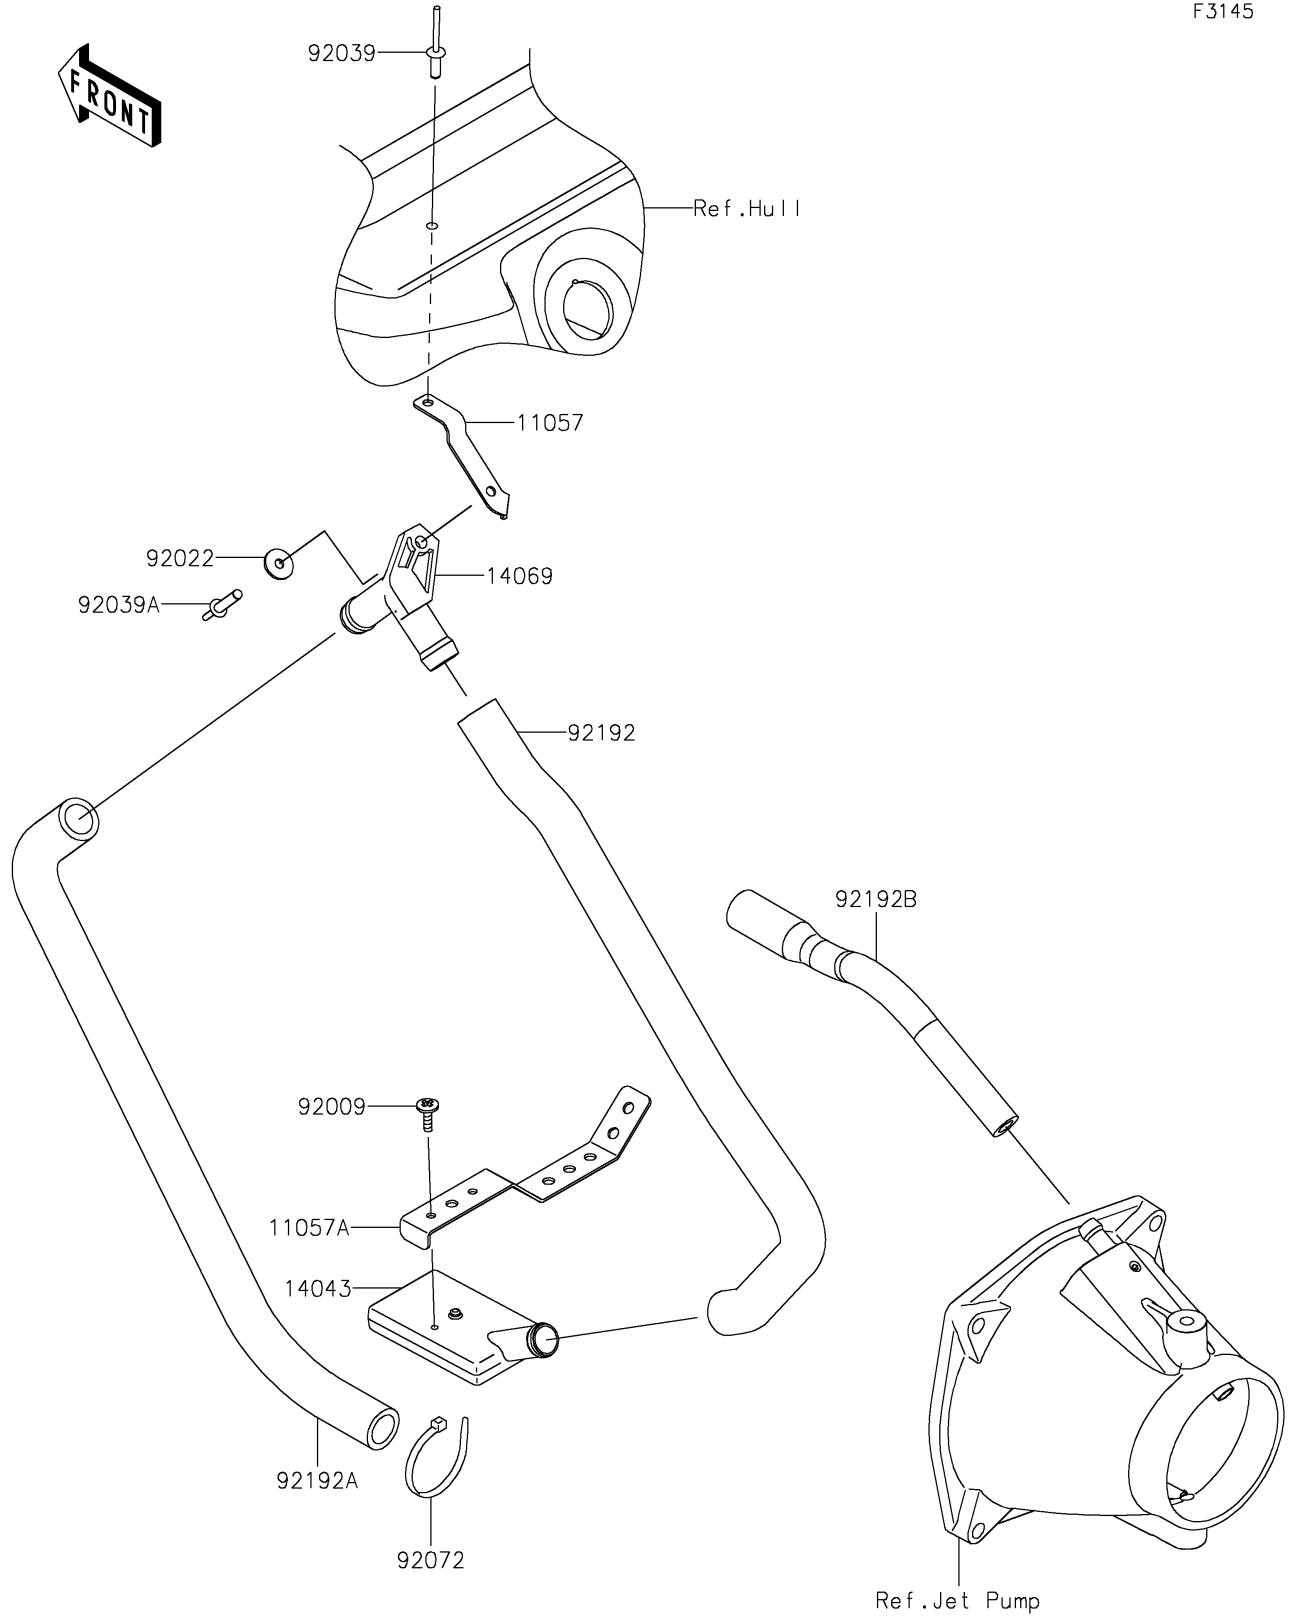

# 2018 JET SKI® SX-R™ PARTS DIAGRAM

## Bilge System

F3145

## 2018 JET SKI® SX-R™ PARTS LIST

### Bilge System

ITEM NAME	PART NUMBER	QUANTITY
BRACKET,BREATHER (Ref # 11057)	11057-0454	1
BRACKET,FILTER (Ref # 11057A)	11057-0657	1
FILTER (Ref # 14043)	14043-3711	1
BREATHER (Ref # 14069)	14069-3708	1
SCREW,TAPPING,4X14 (Ref # 92009)	92009-3762	1
WASHER,5X16X1.5 (Ref # 92022)	92022-3041	1
RIVET (Ref # 92039)	92039-3755	1
RIVET (Ref # 92039A)	92039-3775	1
BAND,L=188.85 (Ref # 92072)	92072-0105	1
TUBE,16X23X450 (Ref # 92192)	92192-1712	1
TUBE,16X23X378 (Ref # 92192A)	92192-1713	1
TUBE,HULL-NOZZLE (Ref # 92192B)	92192-3843	1