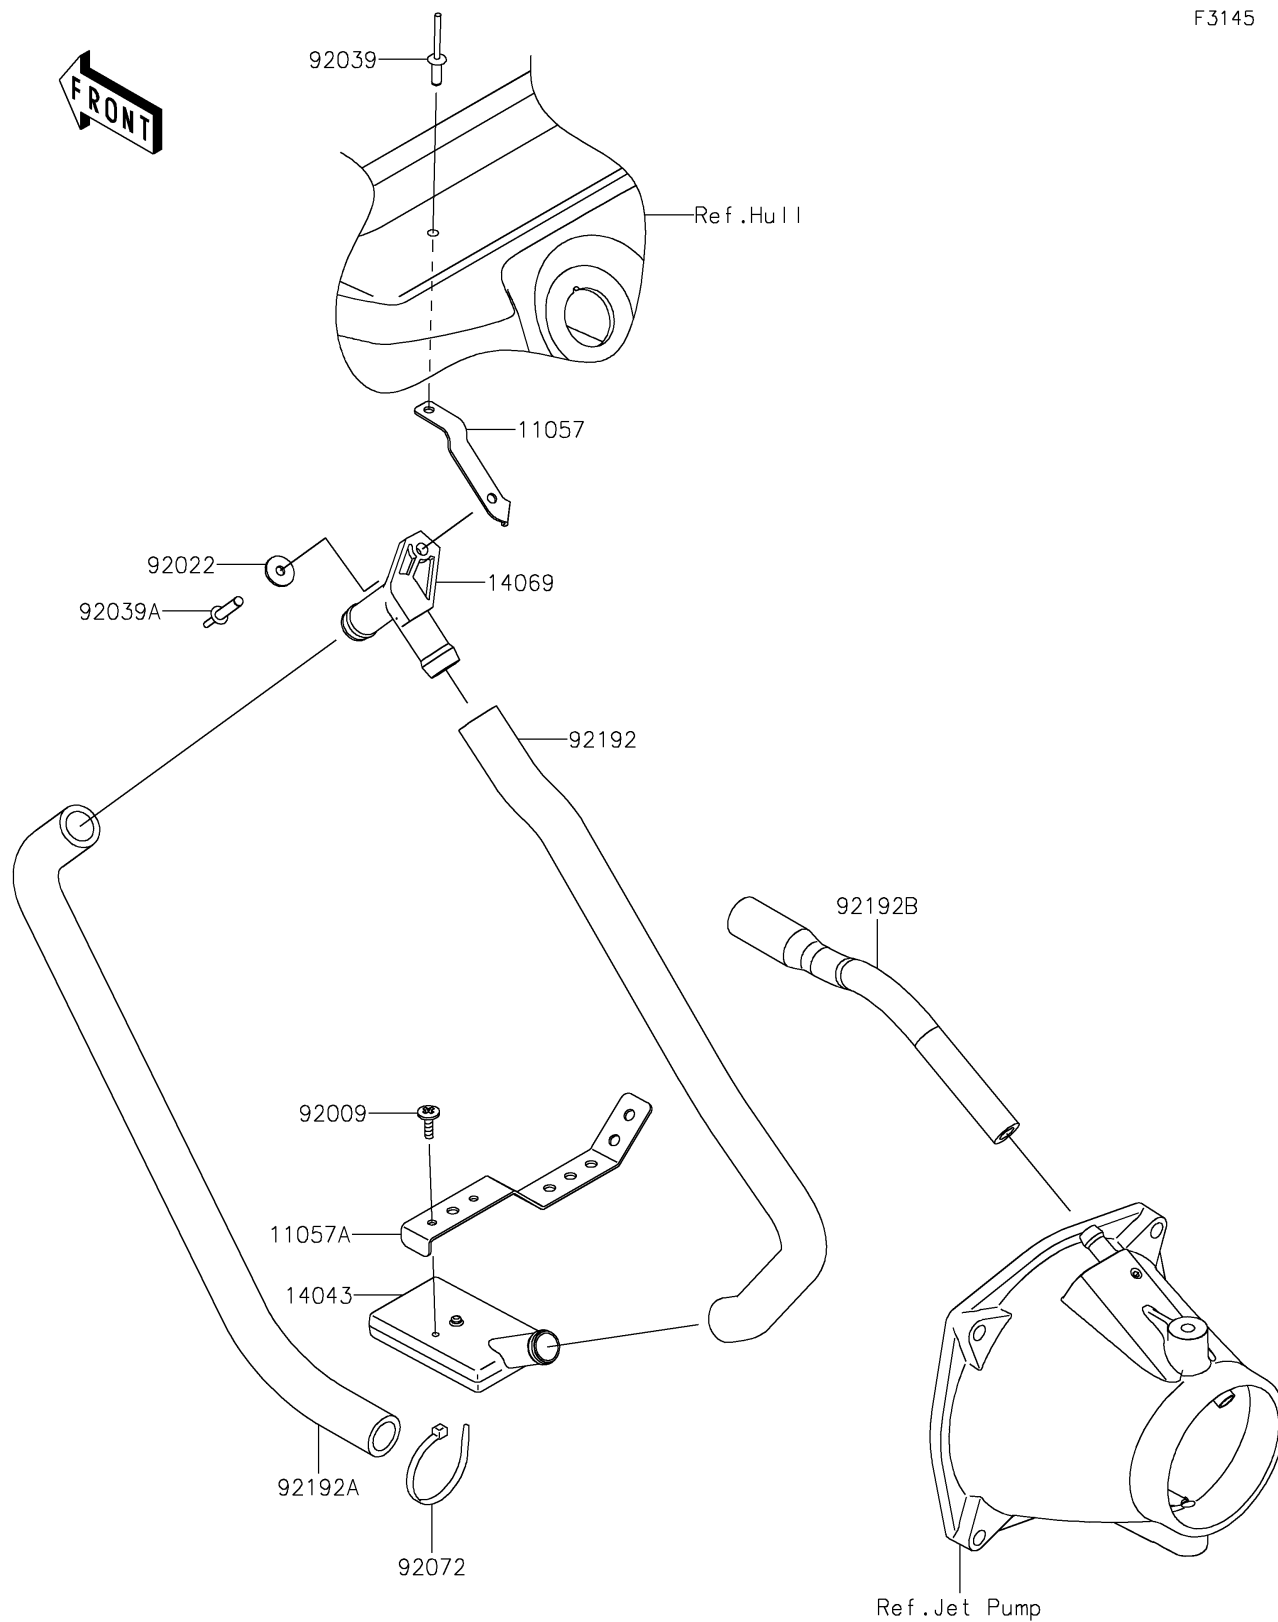

## 2018 JET SKI® SX-R™ PARTS DIAGRAM

Bilge System

F3145

## 2018 JET SKI® SX-R™ PARTS LIST

Bilge System

ITEM NAME	PART NUMBER	QUANTITY
BRACKET,BREATHER (Ref # 11057)	11057-0454	1
BRACKET,FILTER (Ref # 11057A)	11057-0657	1
FILTER (Ref # 14043)	14043-3711	1
BREATHER (Ref # 14069)	14069-3708	1
SCREW,TAPPING,4X14 (Ref # 92009)	92009-3762	1
WASHER,5X16X1.5 (Ref # 92022)	92022-3041	1
RIVET (Ref # 92039)	92039-3755	1
RIVET (Ref # 92039A)	92039-3775	1
BAND,L=188.85 (Ref # 92072)	92072-0105	1
TUBE,16X23X450 (Ref # 92192)	92192-1712	1
TUBE,16X23X378 (Ref # 92192A)	92192-1713	1
TUBE,HULL-NOZZLE (Ref # 92192B)	92192-3843	1