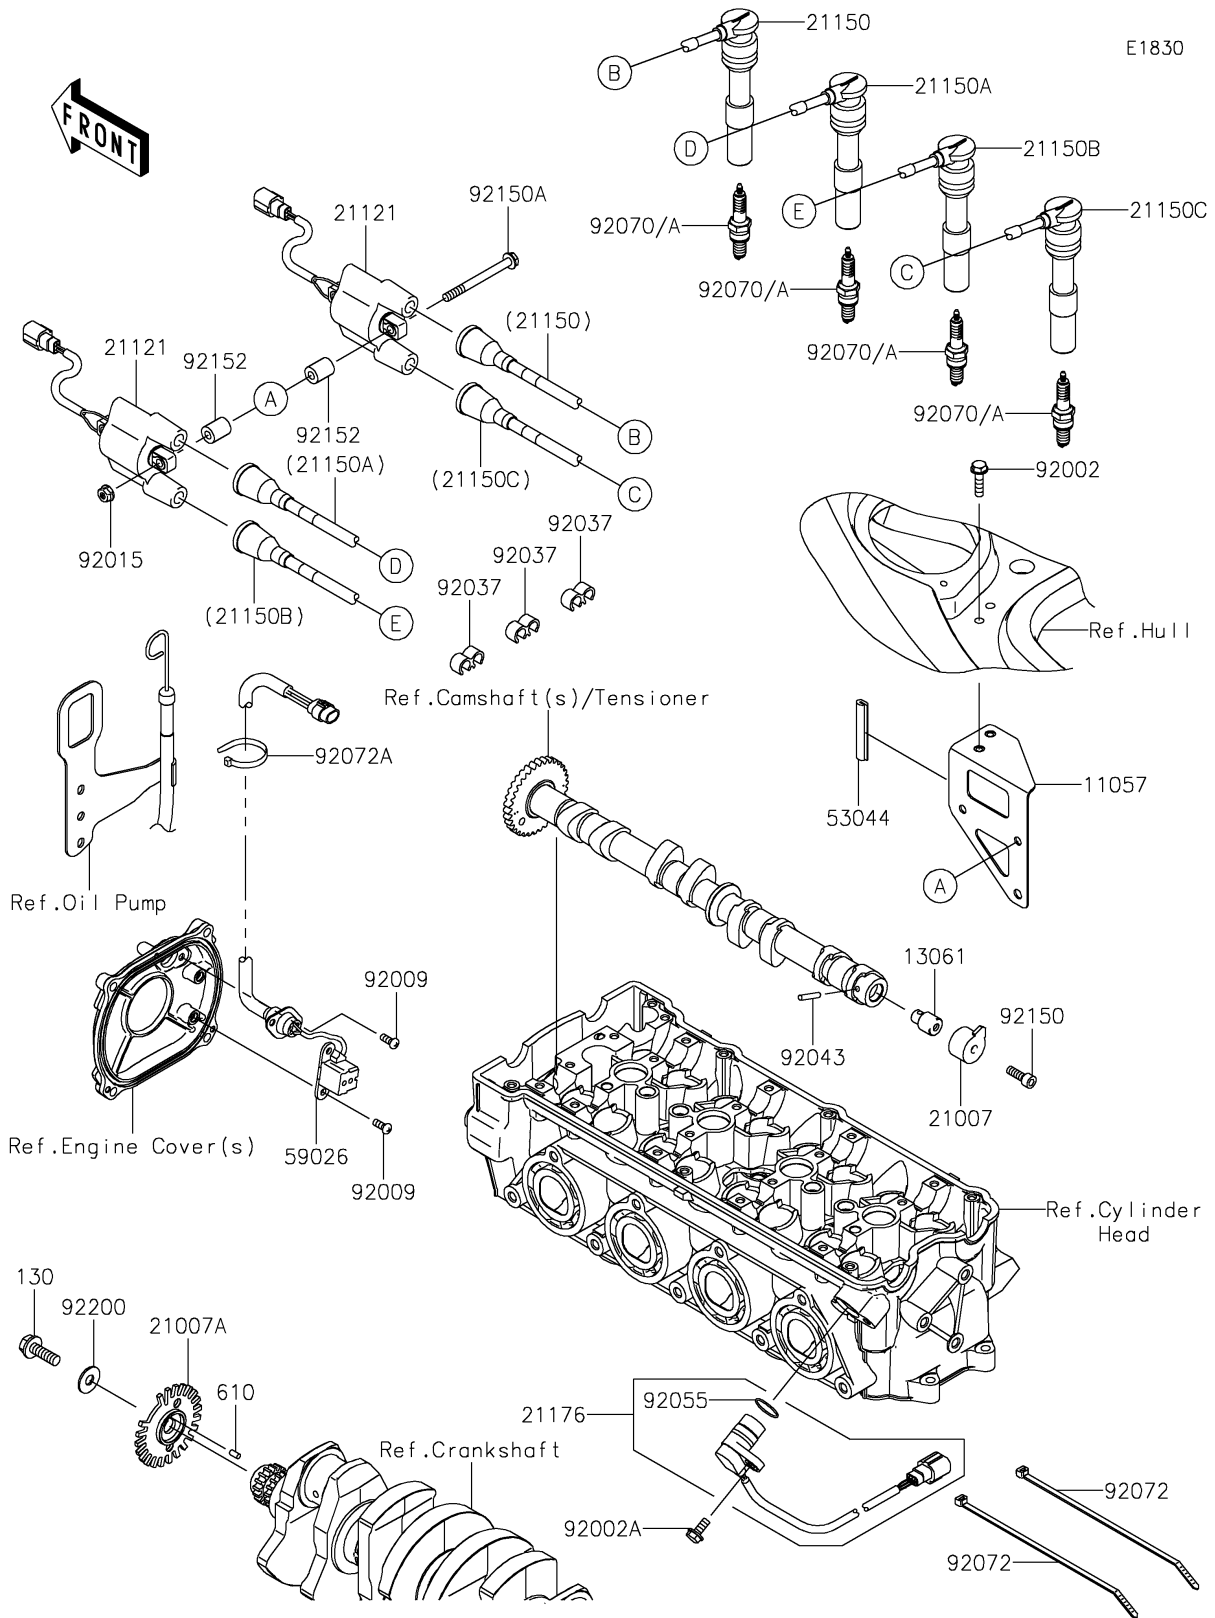

2018 JET SKI® SX-R™ PARTS DIAGRAM

Ignition System

2018 JET SKI® SX-R™ PARTS LIST

Ignition System

ITEM NAME	PART NUMBER	QUANTITY
BRACKET,IGNITION COIL (Ref # 11057)	11057-0453	1
BOLT-FLANGED,8X25 (Ref # 130)	130CD0825	1
BOSS,CAM SENSOR (Ref # 13061)	13061-1687	1
ROTOR,EX CAM (Ref # 21007)	21007-3742	1
ROTOR,PULSING (Ref # 21007A)	21007-3744	1
COIL-IGNITION (Ref # 21121)	21121-0720	1
CORD-ASSY,#1,L=340 (Ref # 21150)	21150-0006	1
CORD-ASSY,#2,L=450 (Ref # 21150A)	21150-0007	1
CORD-ASSY,#3,L=540 (Ref # 21150B)	21150-0008	1
CORD-ASSY,#4,L=600 (Ref # 21150C)	21150-0009	1
SENSOR,CAM ANGLE (Ref # 21176)	21176-1077	1
TRIM (Ref # 53044)	53044-0621	1
COIL-PULSING (Ref # 59026)	59026-3702	1
ROLLER,4X8 (Ref # 610)	610A0408	1
BOLT,6X25 (Ref # 92002)	92002-3714	1
BOLT,6X16 (Ref # 92002A)	92002-3728	1
SCREW,5X12 (Ref # 92009)	92009-1296	1
NUT,6MM (Ref # 92015)	92015-3767	1
CLAMP,CORD (Ref # 92037)	92037-1603	1
PIN (Ref # 92043)	92043-1575	1
RING-O (Ref # 92055)	92055-1639	1
PLUG-SPARK,CR9EKB(NGK) (Ref # 92070)	92070-0050	1
PLUG-SPARK,CR8EKB(NGK) (Ref # 92070A)	92070-0708	1
BAND,L=188.85 (Ref # 92072)	92072-0105	1
BAND,L=152 (Ref # 92072A)	92072-3874	1
BOLT,6X18 (Ref # 92150)	92150-1645	1
BOLT,6X70 (Ref # 92150A)	92150-3753	1
COLLAR (Ref # 92152)	92152-3738	1
WASHER,8.0X22.0X1.5 (Ref # 92200)	92200-0174	1