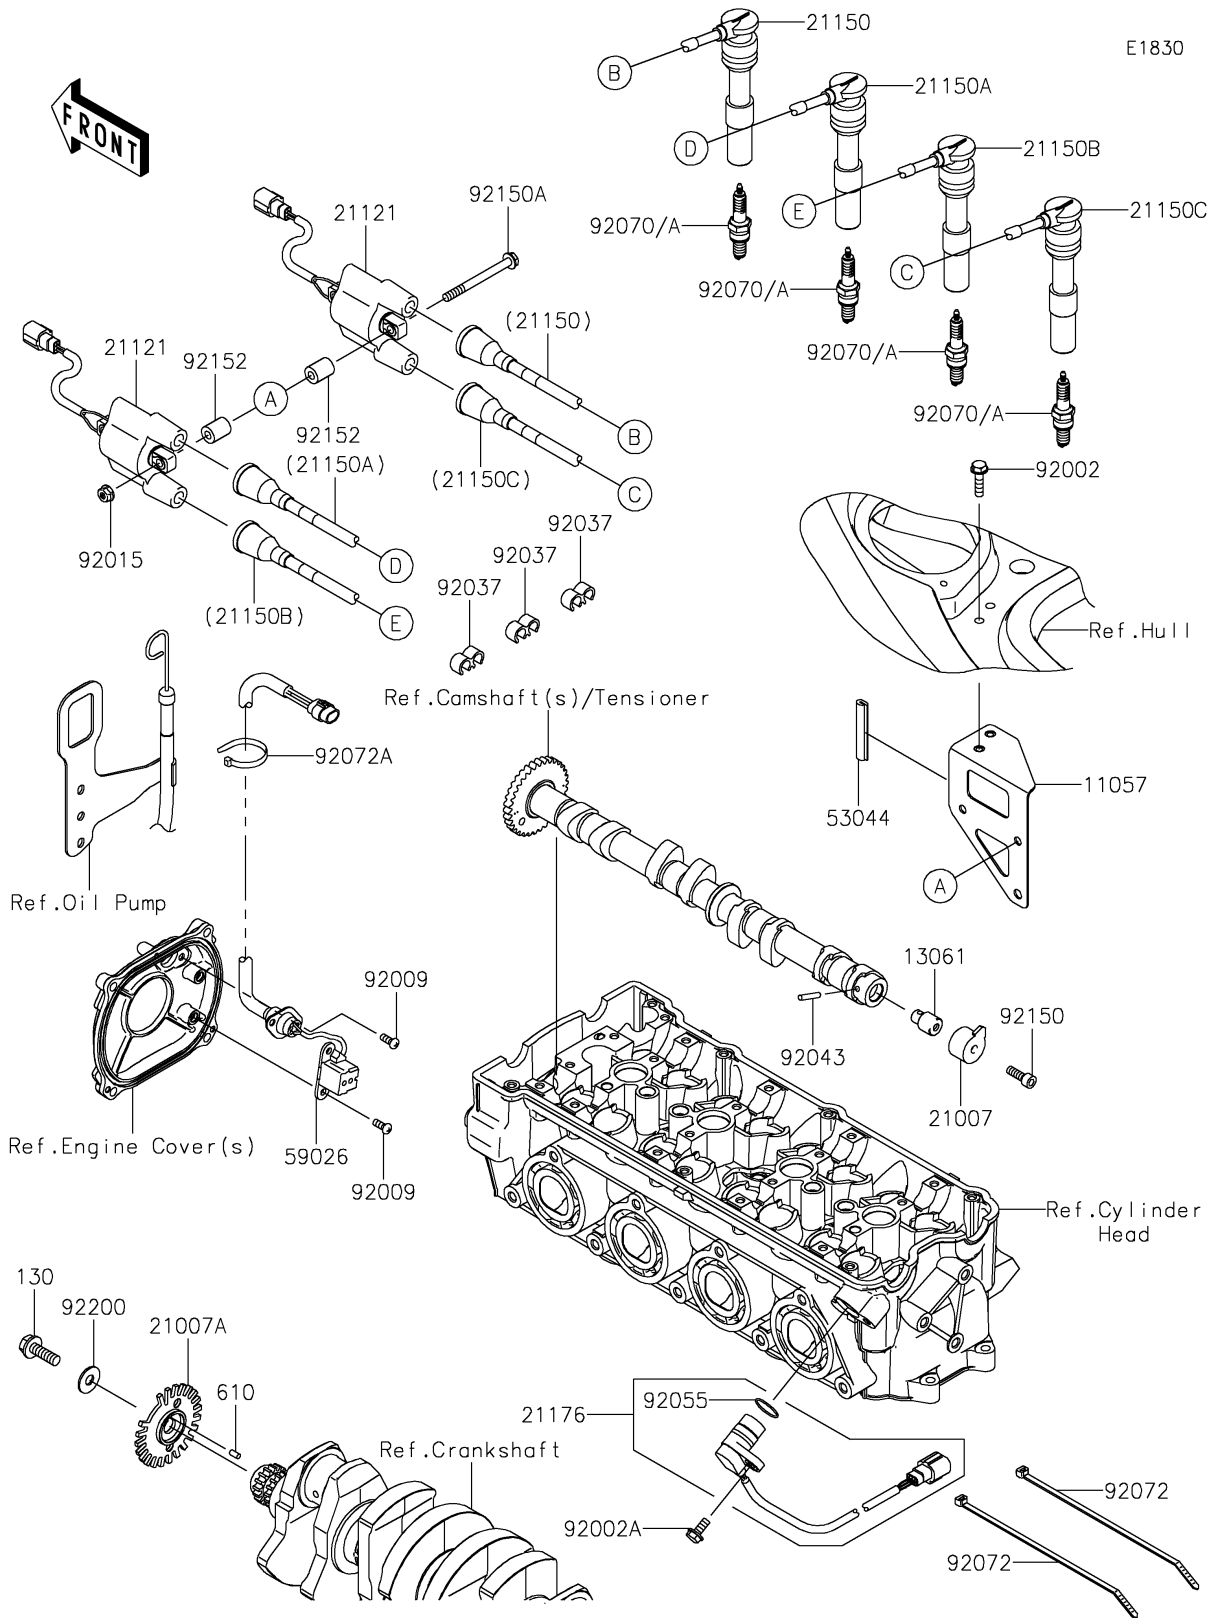

# 2018 JET SKI® SX-R™ PARTS DIAGRAM

## Ignition System

## 2018 JET SKI® SX-R™ PARTS LIST

### Ignition System

ITEM NAME	PART NUMBER	QUANTITY
BRACKET,IGNITION COIL (Ref # 11057)	11057-0453	1
BOLT-FLANGED,8X25 (Ref # 130)	130CD0825	1
BOSS,CAM SENSOR (Ref # 13061)	13061-1687	1
ROTOR,EX CAM (Ref # 21007)	21007-3742	1
ROTOR,PULSING (Ref # 21007A)	21007-3744	1
COIL-IGNITION (Ref # 21121)	21121-0720	2
CORD-ASSY,#1,L=340 (Ref # 21150)	21150-0006	1
CORD-ASSY,#2,L=450 (Ref # 21150A)	21150-0007	1
CORD-ASSY,#3,L=540 (Ref # 21150B)	21150-0008	1
CORD-ASSY,#4,L=600 (Ref # 21150C)	21150-0009	1
SENSOR,CAM ANGLE (Ref # 21176)	21176-1077	1
TRIM (Ref # 53044)	53044-0621	1
COIL-PULSING (Ref # 59026)	59026-3702	1
ROLLER,4X8 (Ref # 610)	610A0408	1
BOLT,6X25 (Ref # 92002)	92002-3714	2
BOLT,6X16 (Ref # 92002A)	92002-3728	1
SCREW,5X12 (Ref # 92009)	92009-1296	4
NUT,6MM (Ref # 92015)	92015-3767	2
CLAMP,CORD (Ref # 92037)	92037-1603	3
PIN (Ref # 92043)	92043-1575	1
RING-O (Ref # 92055)	92055-1639	1
PLUG-SPARK,CR9EKB(NGK) (Ref # 92070)	92070-0050	4
PLUG-SPARK,CR8EKB(NGK) (Ref # 92070A)	92070-0708	4
BAND,L=188.85 (Ref # 92072)	92072-0105	2
BAND,L=152 (Ref # 92072A)	92072-3874	1
BOLT,6X18 (Ref # 92150)	92150-1645	1
BOLT,6X70 (Ref # 92150A)	92150-3753	2
COLLAR (Ref # 92152)	92152-3738	4
WASHER,8.0X22.0X1.5 (Ref # 92200)	92200-0174	1