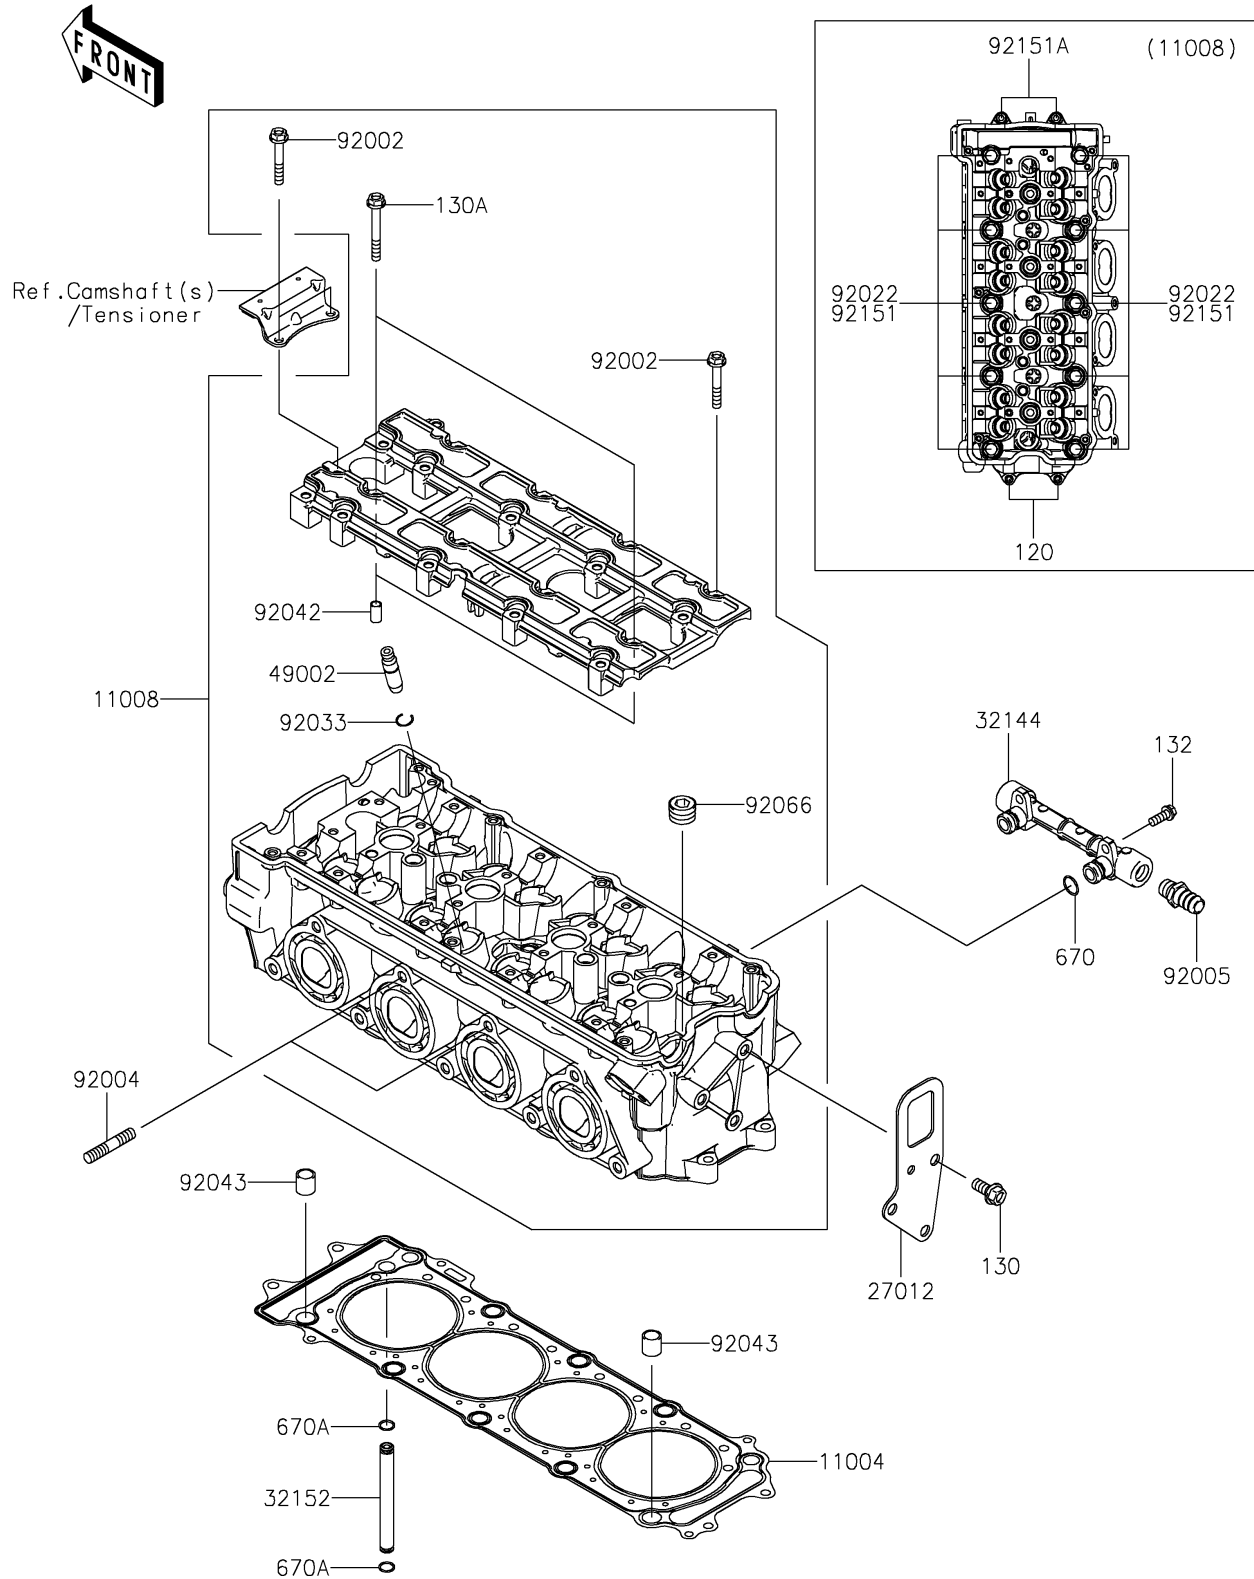

# 2018 JET SKI® SX-R™ PARTS DIAGRAM

## Cylinder Head

E1111

## 2018 JET SKI® SX-R™ PARTS LIST

### Cylinder Head

ITEM NAME	PART NUMBER	QUANTITY
GASKET-HEAD (Ref # 11004)	11004-3721	1
HEAD-COMP-CYLINDER (Ref # 11008)	11008-3709	1
BOLT-SOCKET,6X30 (Ref # 120)	120CD0630	2
BOLT-FLANGED,8X18 (Ref # 130)	130BD0818	3
BOLT-FLANGED,6X50 (Ref # 130A)	130CD0650	2
BOLT-FLANGED-SMALL,6X16 (Ref # 132)	132BD0616	2
HOOK,ENGINE,RR (Ref # 27012)	27012-3863	1
PIPE-ASSY (Ref # 32144)	32144-3709	1
PIPE,OIL (Ref # 32152)	32152-1544	1
GUIDE-VALVE (Ref # 49002)	49002-1140	16
O RING,12MM (Ref # 670)	670B2012	2
O RING,7MM (Ref # 670A)	670D1507	2
BOLT,6X40 (Ref # 92002)	92002-1756	18
STUD,8X30 (Ref # 92004)	92004-3743	2
FITTING (Ref # 92005)	92005-3714	1
WASHER,11.5X20.5X1.6 (Ref # 92022)	92022-1720	10
RING-SNAP (Ref # 92033)	92033-1247	16
PIN,DOWEL,6.3X8X14 (Ref # 92042)	92042-007	2
PIN,14X14 (Ref # 92043)	92043-1593	2
PLUG,PT1/2X12.5 (Ref # 92066)	92066-0002	5
BOLT,11X168 (Ref # 92151)	92151-1513	10
BOLT,SOCKET,7X120 (Ref # 92151A)	92151-1804	2