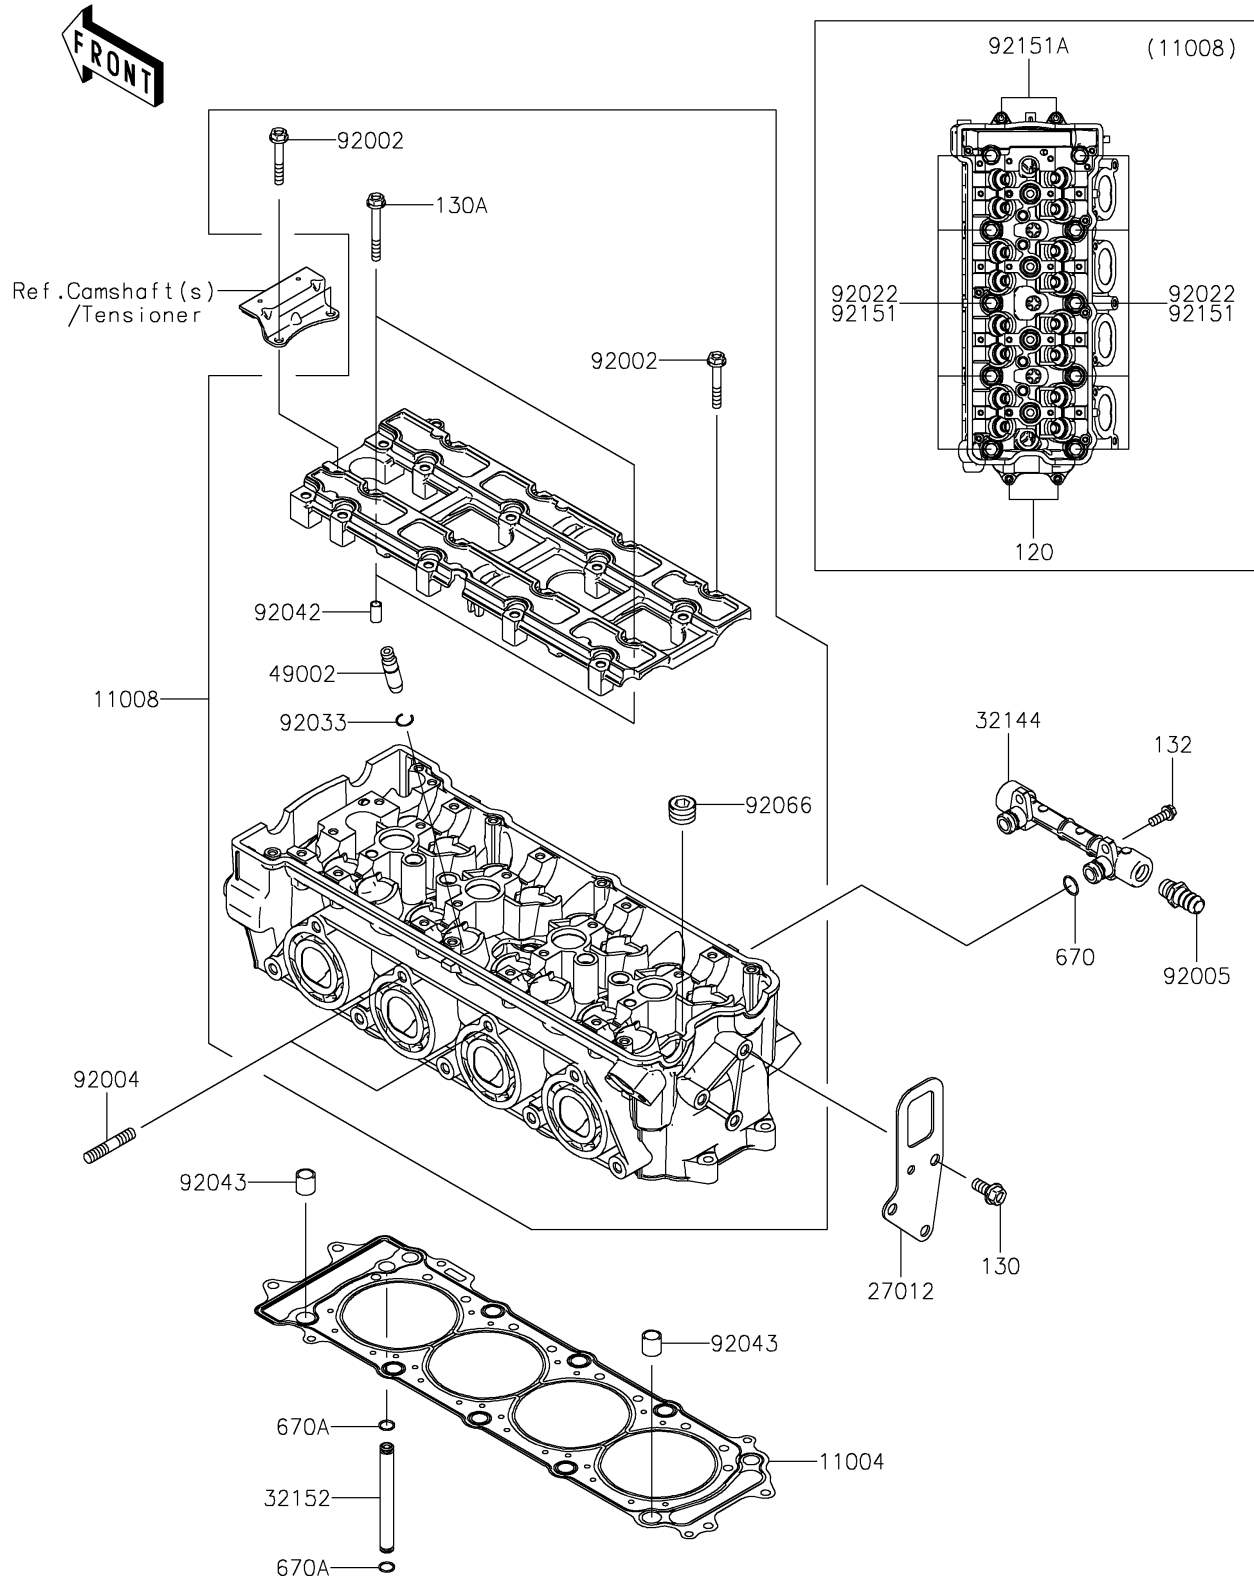

2018 JET SKI® SX-R™ PARTS DIAGRAM

Cylinder Head

E1111

2018 JET SKI® SX-R™ PARTS LIST

Cylinder Head

ITEM NAME	PART NUMBER	QUANTITY
GASKET-HEAD (Ref # 11004)	11004-3721	1
HEAD-COMP-CYLINDER (Ref # 11008)	11008-3709	1
BOLT-SOCKET,6X30 (Ref # 120)	120CD0630	1
BOLT-FLANGED,8X18 (Ref # 130)	130BD0818	1
BOLT-FLANGED,6X50 (Ref # 130A)	130CD0650	1
BOLT-FLANGED-SMALL,6X16 (Ref # 132)	132BD0616	1
HOOK,ENGINE,RR (Ref # 27012)	27012-3863	1
PIPE-ASSY (Ref # 32144)	32144-3709	1
PIPE,OIL (Ref # 32152)	32152-1544	1
GUIDE-VALVE (Ref # 49002)	49002-1140	1
O RING,12MM (Ref # 670)	670B2012	1
O RING,7MM (Ref # 670A)	670D1507	1
BOLT,6X40 (Ref # 92002)	92002-1756	1
STUD,8X30 (Ref # 92004)	92004-3743	1
FITTING (Ref # 92005)	92005-3714	1
WASHER,11.5X20.5X1.6 (Ref # 92022)	92022-1720	1
RING-SNAP (Ref # 92033)	92033-1247	1
PIN,DOWEL,6.3X8X14 (Ref # 92042)	92042-007	1
PIN,14X14 (Ref # 92043)	92043-1593	1
PLUG,PT1/2X12.5 (Ref # 92066)	92066-0002	1
BOLT,11X168 (Ref # 92151)	92151-1513	1
BOLT,SOCKET,7X120 (Ref # 92151A)	92151-1804	1